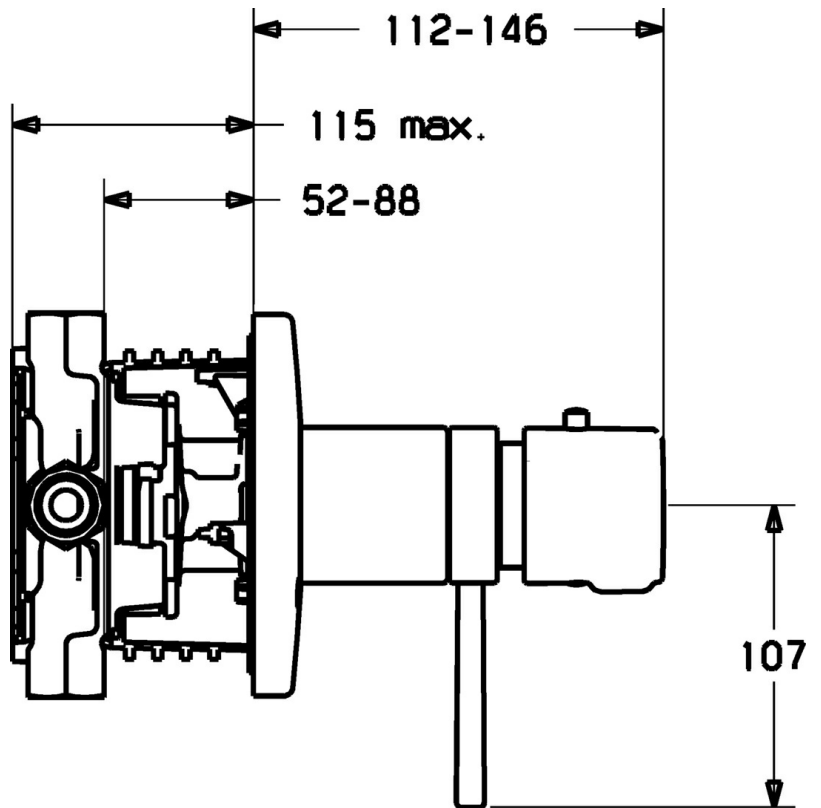

EAN: 4015474114807
static.hansa.com/48639001

- Shower solutions
- Thermostatic, Trim Kit
- Concealed wall mounting
- Chrome
- Temperature control handle, Flow control handle
- Thermostatic cartridge for automatic temperature control, Non-return valve(s)
- Round rosette

Technical data

Technical properties

Hot water supply	max. +80°C
Working pressure	1-10 bar
Backflow prevention (EN1717)	EB

Regulations

EN standard	EN 1111
-------------	----------------

Spare parts

SP48639001

	Name	Code
1	Lever Discontinued	59912941
1.1	Adapter	59912894
1.2	Temperature adjustment limiter	59912893
1.3	Lever, 80 mm	59912128
1.4	Flow control handle	59912130
1.5	Screw, M6x20	59911228
2	Cover flange, d 135 / d 56 mm Discontinued	59912882
2	Cover flange, d 56 mm	59913078
2.1	Covering cap Discontinued	59912896
2.3	Screw, M5x25	59912881
2.7	Fixing sleeve Discontinued	59913035
2.9	Fixing plate	59913034
2.10	Screw, M4.5x80	59912890
3	Temperature control handle Discontinued	59912796
3.1	Screw, M6x9.5	59901609
3.2	Cover plug	59911840
5.6	Plug	59912981
6	Thermostatic cartridge, 1/2" Varox	59912843
6.1	O-ring, d 26x2	59911081
7	Functional unit, H/C reversed Discontinued	59912979
7	Functional unit Discontinued	59912904
7.1	Blind nut	59912984
7.3	Non-return valve	59905714
7.4	Connection nipple, (2014-)	59913885
7.5	O-ring, d 14x2	59912982
7.6	Ring	59912989
7.7	O-ring, 50.52x1.78	59906841
N.I.	Raising kit, 20 mm	59912754