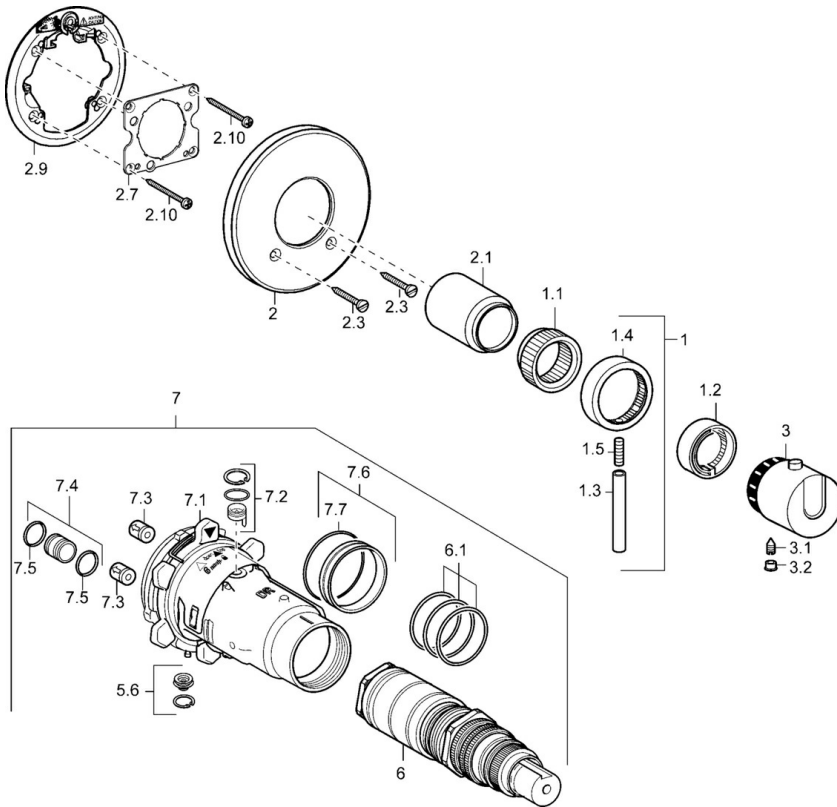

EAN: 4015474114807
static.hansa.com/48639001

- Shower solutions
- Thermostatic, Trim Kit
- Concealed wall mounting
- Chrome
- Temperature control handle, Flow control handle
- Thermostatic cartridge for automatic temperature control, Non-return valve(s)
- Round rosette

Technical data

Technical properties

Hot water supply	max. +80°C
Working pressure	1-10 bar
Backflow prevention (EN1717)	EB

Regulations

EN standard	EN 1111
-------------	----------------

Spare parts

SP48639001

	Name	Code
1	Lever Discontinued	59912941
1.1	Adapter	59912894
1.2	Temperature adjustment limiter	59912893
1.3	Lever, 80 mm	59912128
1.4	Flow control handle	59912130
1.5	Screw, M6x20	59911228
2	Cover flange, d 135 / d 56 mm Discontinued	59912882
2	Cover flange, d 56 mm	59913078
2.1	Covering cap Discontinued	59912896
2.3	Screw, M5x25	59912881
2.7	Fixing sleeve Discontinued	59913035
2.9	Fixing plate	59913034
2.10	Screw, M4.5x80	59912890
3	Temperature control handle Discontinued	59912796
3.1	Screw, M6x9.5	59901609
3.2	Cover plug	59911840
5.6	Plug	59912981
6	Thermostatic cartridge, 1/2" Varox	59912843
6.1	O-ring, d 26x2	59911081
7	Functional unit, H/C reversed Discontinued	59912979
7	Functional unit Discontinued	59912904
7.1	Blind nut	59912984
7.3	Non-return valve	59905714
7.4	Connection nipple, (2014-)	59913885
7.5	O-ring, d 14x2	59912982
7.6	Ring	59912989
7.7	O-ring, 50.52x1.78	59906841
N.I.	Raising kit, 20 mm	59912754