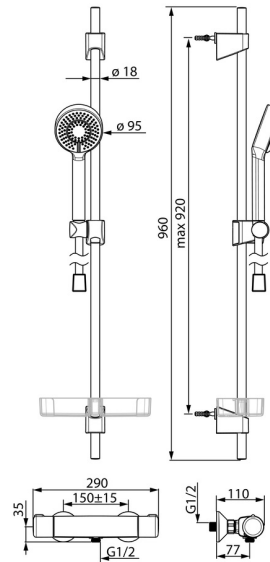

EAN: 4057304003493
static.hansa.com/48150171

- Shower solutions
- Thermostatic
- Wall mounted
- Chrome
- Temperature control handle, Flow control handle, Eco feature for water flow, Safety feature for water temperature
- Hand shower, Shower rail, Adjustable shower rail bracket, Soap dish, Shower hose (1750 mm)
- Normal - Even and soft water stream, Refreshing - Strong water stream, activates and refreshes body, Relaxing - Soft water stream, pleasant for entire body
- Thermostatic cartridge for automatic temperature control, Litter filter(s), Ceramic head part for flow control
- 3 spray functions

Technical data

Flow properties

Flow-rate at 3 bar **12.0 l/min**

Technical properties

DN-size (nominal dimension) **DN15**
 Hot water supply **max. +80°C**
 Working pressure **1-10 bar**
 Backflow prevention (EN1717) **EB**