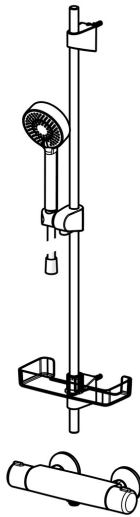

EAN: 4057304003493
static.hansa.com/48150171

- Shower solutions
- Thermostatic
- Wall mounted
- Chrome
- Temperature control handle, Flow control handle, Eco feature for water flow, Safety feature for water temperature
- Hand shower, Shower rail, Adjustable shower rail bracket, Soap dish, Shower hose (1750 mm)
- Normal - Even and soft water stream, Refreshing - Strong water stream, activates and refreshes body, Relaxing - Soft water stream, pleasant for entire body
- Thermostatic cartridge for automatic temperature control, Litter filter(s), Ceramic head part for flow control
- 3 spray functions

Technical data

Flow properties

Flow-rate at 3 bar **12.0 l/min**

Technical properties

DN-size (nominal dimension) **DN15**
 Hot water supply **max. +80°C**
 Working pressure **1-10 bar**
 Backflow prevention (EN1717) **EB**