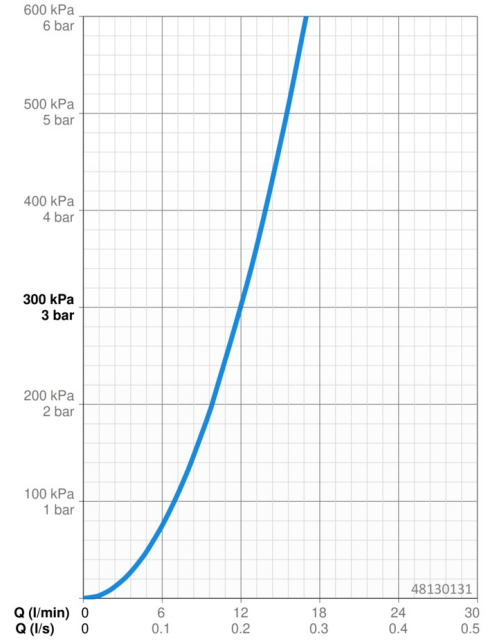

Technical data

Flow properties

Flow-rate at 3 bar **12.0 l/min**

Technical properties

DN-size (nominal dimension) **DN15**
Hot water supply **max. +80°C**
Working pressure **1-10 bar**
Installation width **150 ± 15 mm**
Backflow prevention (EN1717) **EB**

Regulations

EN standard **EN 1111, EN 1112, EN 1113**

Approvals and Declarations

Declaration of conformity **DoC**