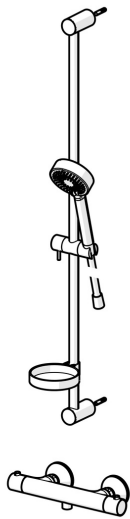

EAN: 4015474257511
static.hansa.com/48130131

- Shower solutions
- Thermostatic
- Wall mounted
- Chrome
- Temperature control handle, Flow control handle, Eco feature for water flow
- Soap dish, Shower hose (1750 mm), Eco flow control
- Normal - Even and soft water stream, Refreshing - Strong water stream, activates and refreshes body, Relaxing - Soft water stream, pleasant for entire body
- Adjustable hot water stop (included, retrofittable), Safety stop against scalding at 38°C
- Thermostatic cartridge for automatic temperature control, Litter filter(s), Ceramic head part for flow control, Non-return valve(s)
- Eccentric coupling(s), Silencer(s)
- Inner body made of DZR brass, Flexible length / can be shortened
- protected against back-flow in domestic use (according to DIN EN 1717)
- 3 spray functions

Technical data

Flow properties

Flow-rate at 3 bar **12.0 l/min**

Technical properties

DN-size (nominal dimension) **DN15**
 Hot water supply **max. +80°C**
 Working pressure **1-10 bar**
 Installation width **150 ± 15 mm**
 Backflow prevention (EN1717) **EB**

Regulations

EN standard **EN 1111, EN 1112, EN 1113**

Approvals and Declarations

Declaration of conformity **DoC**

Spare parts

SP58130101

	Name	Code
01	Flow control handle	59913854
02	Headpart, G1/2, 180°	59911103
03	Filter sealing, G3/4	59911076
04	Temperature control handle	59913852
05	Thermostatic cartridge, 2,7	59913823

SP58130101(2018)

	Name	Code
01	Flow control handle	59914208
02	Headpart, G1/2	59914207
03	Filter sealing, G3/4	59911076
04	Temperature control handle	602062V
05	Thermostatic cartridge, 3,4	59914114