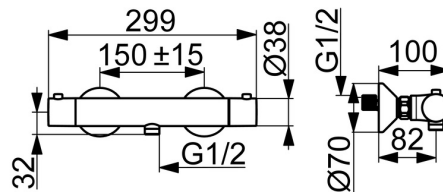

EAN: 4015474257511
static.hansa.com/48130131

- Shower solutions
- Thermostatic
- Wall mounted
- Chrome
- Temperature control handle, Flow control handle, Eco feature for water flow
- Soap dish, Shower hose (1750 mm), Eco flow control
- Normal - Even and soft water stream, Refreshing - Strong water stream, activates and refreshes body, Relaxing - Soft water stream, pleasant for entire body
- Adjustable hot water stop (included, retrofittable), Safety stop against scalding at 38°C
- Thermostatic cartridge for automatic temperature control, Litter filter(s), Ceramic head part for flow control, Non-return valve(s)
- Eccentric coupling(s), Silencer(s)
- Inner body made of DZR brass, Flexible length / can be shortened
- protected against back-flow in domestic use (according to DIN EN 1717)
- 3 spray functions

Technical data

Flow properties

Flow-rate at 3 bar **12.0 l/min**

Technical properties

DN-size (nominal dimension) **DN15**
 Hot water supply **max. +80°C**
 Working pressure **1-10 bar**
 Installation width **150 ± 15 mm**
 Backflow prevention (EN1717) **EB**

Regulations

EN standard **EN 1111, EN 1112, EN 1113**

Approvals and Declarations

Declaration of conformity **DoC**

Spare parts

SP58130101

	Name	Code
01	Flow control handle	59913854
02	Headpart, G1/2, 180°	59911103
03	Filter sealing, G3/4	59911076
04	Temperature control handle	59913852
05	Thermostatic cartridge, 2,7	59913823

SP58130101(2018)

	Name	Code
01	Flow control handle	59914208
02	Headpart, G1/2	59914207
03	Filter sealing, G3/4	59911076
04	Temperature control handle	602062V
05	Thermostatic cartridge, 3,4	59914114