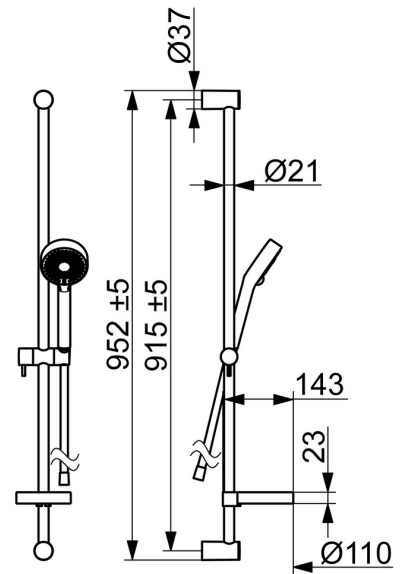

EAN: 4015474257511
static.hansa.com/48130131

- Shower solutions
- Thermostatic
- Wall mounted
- Chrome
- Temperature control handle, Flow control handle, Eco feature for water flow
- Soap dish, Shower hose (1750 mm), Eco flow control
- Normal - Even and soft water stream, Refreshing - Strong water stream, activates and refreshes body, Relaxing - Soft water stream, pleasant for entire body
- Adjustable hot water stop (included, retrofittable), Safety stop against scalding at 38°C
- Thermostatic cartridge for automatic temperature control, Litter filter(s), Ceramic head part for flow control, Non-return valve(s)
- Eccentric coupling(s), Silencer(s)
- Inner body made of DZR brass, Flexible length / can be shortened
- protected against back-flow in domestic use (according to DIN EN 1717)
- 3 spray functions

Technical data

Flow properties

Flow-rate at 3 bar **12.0 l/min**

Technical properties

DN-size (nominal dimension) **DN15**
 Hot water supply **max. +80°C**
 Working pressure **1-10 bar**
 Installation width **150 ± 15 mm**
 Backflow prevention (EN1717) **EB**

Regulations

EN standard **EN 1111, EN 1112, EN 1113**

Approvals and Declarations

Declaration of conformity **DoC**

Spare parts

SP58130101

	Name	Code
01	Flow control handle	59913854
02	Headpart, G1/2, 180°	59911103
03	Filter sealing, G3/4	59911076
04	Temperature control handle	59913852
05	Thermostatic cartridge, 2,7	59913823

SP58130101(2018)

	Name	Code
01	Flow control handle	59914208
02	Headpart, G1/2	59914207
03	Filter sealing, G3/4	59911076
04	Temperature control handle	602062V
05	Thermostatic cartridge, 3,4	59914114