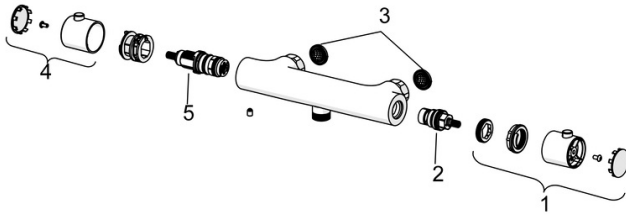

EAN: 4015474257511
static.hansa.com/48130131

- Shower solutions
- Thermostatic
- Wall mounted
- Chrome
- Temperature control handle, Flow control handle, Eco feature for water flow
- Soap dish, Shower hose (1750 mm), Eco flow control
- Normal - Even and soft water stream, Refreshing - Strong water stream, activates and refreshes body, Relaxing - Soft water stream, pleasant for entire body
- Adjustable hot water stop (included, retrofittable), Safety stop against scalding at 38°C
- Thermostatic cartridge for automatic temperature control, Litter filter(s), Ceramic head part for flow control, Non-return valve(s)
- Eccentric coupling(s), Silencer(s)
- Inner body made of DZR brass, Flexible length / can be shortened
- protected against back-flow in domestic use (according to DIN EN 1717)
- 3 spray functions

Technical data

Flow properties

Flow-rate at 3 bar **12.0 l/min**

Technical properties

DN-size (nominal dimension) **DN15**
 Hot water supply **max. +80°C**
 Working pressure **1-10 bar**
 Installation width **150 ± 15 mm**
 Backflow prevention (EN1717) **EB**

Regulations

EN standard **EN 1111, EN 1112, EN 1113**

Approvals and Declarations

Declaration of conformity **DoC**

Spare parts

SP58130101

	Name	Code
01	Flow control handle	59913854
02	Headpart, G1/2, 180°	59911103
03	Filter sealing, G3/4	59911076
04	Temperature control handle	59913852
05	Thermostatic cartridge, 2,7	59913823

SP58130101(2018)

	Name	Code
01	Flow control handle	59914208
02	Headpart, G1/2	59914207
03	Filter sealing, G3/4	59911076
04	Temperature control handle	602062V
05	Thermostatic cartridge, 3,4	59914114