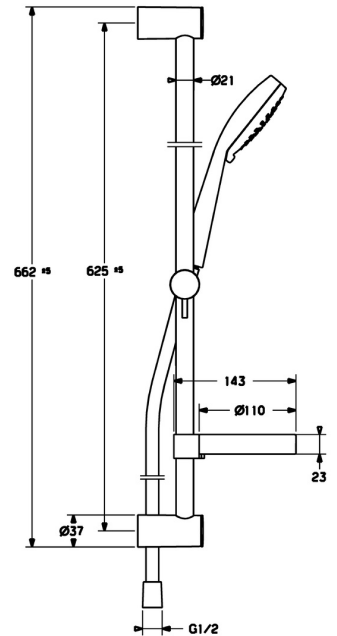

EAN: 4015474257870
static.hansa.com/48130021

- Shower solutions
- Thermostatic
- Wall mounted
- Chrome
- Temperature control handle, Flow control handle, Eco feature for water flow
- Adjustable hot water stop (included, retrofittable), Safety stop against scalding at 38°C
- Thermostatic cartridge for automatic temperature control, Litter filter(s), Ceramic head part for flow control, Non-return valve(s)
- Inner body made of DZR brass
- Without couplings
- protected against back-flow in domestic use (according to DIN EN 1717)
- 1 spray function

Technical data

Flow properties

Flow-rate at 3 bar	12.0 l/min
Pressure loss with flow (0.2 l/s)	3 bar

Technical properties

DN-size (nominal dimension)	DN15
Hot water supply	max. +80°C
Working pressure	1-10 bar
Backflow prevention (EN1717)	EB

Regulations

EN standard	EN 1111
-------------	----------------

Spare parts

SP58130101

	Name	Code
01	Flow control handle	59913854
02	Headpart, G1/2, 180°	59911103
03	Filter sealing, G3/4	59911076
04	Temperature control handle	59913852
05	Thermostatic cartridge, 2.7	59913823

SP58130101(2018)

	Name	Code
01	Flow control handle	59914208
02	Headpart, G1/2	59914207
03	Filter sealing, G3/4	59911076
04	Temperature control handle	602062V
05	Thermostatic cartridge, 3.4	59914114