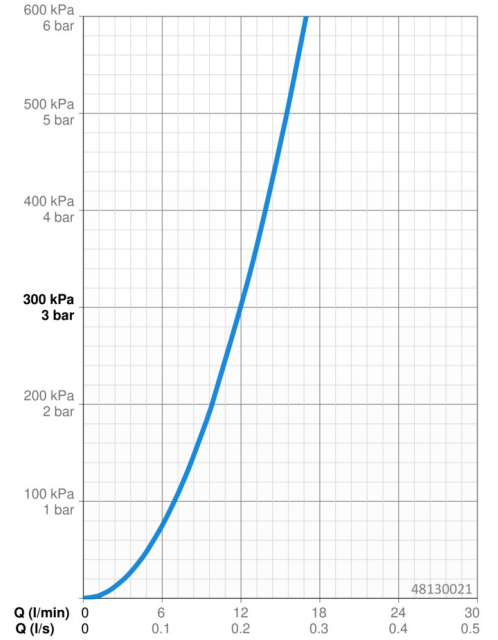

EAN: 4015474257870
static.hansa.com/48130021

- Shower solutions
- Thermostatic
- Wall mounted
- Chrome
- Temperature control handle, Flow control handle, Eco feature for water flow
- Adjustable hot water stop (included, retrofittable), Safety stop against scalding at 38°C
- Thermostatic cartridge for automatic temperature control, Litter filter(s), Ceramic head part for flow control, Non-return valve(s)
- Inner body made of DZR brass
- Without couplings
- protected against back-flow in domestic use (according to DIN EN 1717)
- 1 spray function

Technical data

Flow properties

Flow-rate at 3 bar	12.0 l/min
Pressure loss with flow (0.2 l/s)	3 bar

Technical properties

DN-size (nominal dimension)	DN15
Hot water supply	max. +80°C
Working pressure	1-10 bar
Backflow prevention (EN1717)	EB

Regulations

EN standard	EN 1111
-------------	----------------

Spare parts

SP58130101

	Name	Code
01	Flow control handle	59913854
02	Headpart, G1/2, 180°	59911103
03	Filter sealing, G3/4	59911076
04	Temperature control handle	59913852
05	Thermostatic cartridge, 2.7	59913823

SP58130101(2018)

	Name	Code
01	Flow control handle	59914208
02	Headpart, G1/2	59914207
03	Filter sealing, G3/4	59911076
04	Temperature control handle	602062V
05	Thermostatic cartridge, 3.4	59914114