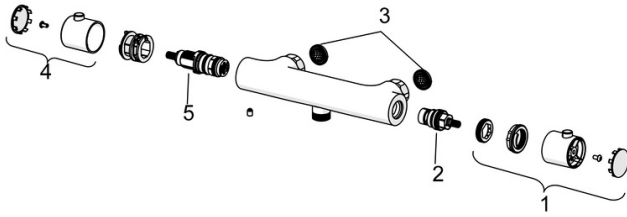

EAN: 4015474257870
static.hansa.com/48130021

- Shower solutions
- Thermostatic
- Wall mounted
- Chrome
- Temperature control handle, Flow control handle, Eco feature for water flow
- Adjustable hot water stop (included, retrofittable), Safety stop against scalding at 38°C
- Thermostatic cartridge for automatic temperature control, Litter filter(s), Ceramic head part for flow control, Non-return valve(s)
- Inner body made of DZR brass
- Without couplings
- protected against back-flow in domestic use (according to DIN EN 1717)
- 1 spray function

Technical data

Flow properties

Flow-rate at 3 bar	12.0 l/min
Pressure loss with flow (0.2 l/s)	3 bar

Technical properties

DN-size (nominal dimension)	DN15
Hot water supply	max. +80°C
Working pressure	1-10 bar
Backflow prevention (EN1717)	EB

Regulations

EN standard	EN 1111
-------------	----------------

Spare parts

SP58130101

	Name	Code
01	Flow control handle	59913854
02	Headpart, G1/2, 180°	59911103
03	Filter sealing, G3/4	59911076
04	Temperature control handle	59913852
05	Thermostatic cartridge, 2.7	59913823

SP58130101(2018)

	Name	Code
01	Flow control handle	59914208
02	Headpart, G1/2	59914207
03	Filter sealing, G3/4	59911076
04	Temperature control handle	602062V
05	Thermostatic cartridge, 3.4	59914114