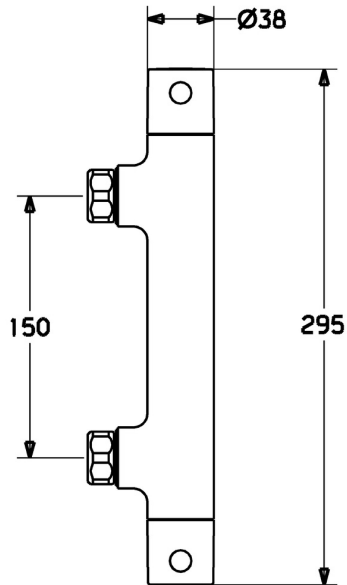

EAN: 4015474257870
static.hansa.com/48130021

- Shower solutions
- Thermostatic
- Wall mounted
- Chrome
- Temperature control handle, Flow control handle, Eco feature for water flow
- Adjustable hot water stop (included, retrofittable), Safety stop against scalding at 38°C
- Thermostatic cartridge for automatic temperature control, Litter filter(s), Ceramic head part for flow control, Non-return valve(s)
- Inner body made of DZR brass
- Without couplings
- protected against back-flow in domestic use (according to DIN EN 1717)
- 1 spray function

Technical data

Flow properties

Flow-rate at 3 bar	12.0 l/min
Pressure loss with flow (0.2 l/s)	3 bar

Technical properties

DN-size (nominal dimension)	DN15
Hot water supply	max. +80°C
Working pressure	1-10 bar
Backflow prevention (EN1717)	EB

Regulations

EN standard	EN 1111
-------------	----------------

Spare parts

SP58130101

	Name	Code
01	Flow control handle	59913854
02	Headpart, G1/2, 180°	59911103
03	Filter sealing, G3/4	59911076
04	Temperature control handle	59913852
05	Thermostatic cartridge, 2.7	59913823

SP58130101(2018)

	Name	Code
01	Flow control handle	59914208
02	Headpart, G1/2	59914207
03	Filter sealing, G3/4	59911076
04	Temperature control handle	602062V
05	Thermostatic cartridge, 3.4	59914114