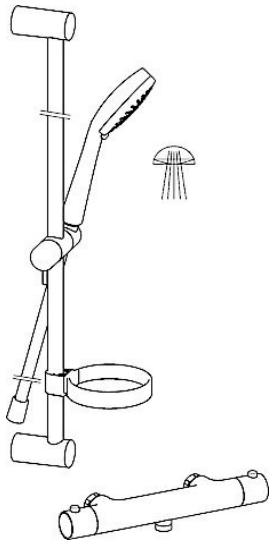

EAN: 4015474257870
static.hansa.com/48130021

- Shower solutions
- Thermostatic
- Wall mounted
- Chrome
- Temperature control handle, Flow control handle, Eco feature for water flow
- Adjustable hot water stop (included, retrofittable), Safety stop against scalding at 38°C
- Thermostatic cartridge for automatic temperature control, Litter filter(s), Ceramic head part for flow control, Non-return valve(s)
- Inner body made of DZR brass
- Without couplings
- protected against back-flow in domestic use (according to DIN EN 1717)
- 1 spray function

Technical data

Flow properties

Flow-rate at 3 bar	12.0 l/min
Pressure loss with flow (0.2 l/s)	3 bar

Technical properties

DN-size (nominal dimension)	DN15
Hot water supply	max. +80°C
Working pressure	1-10 bar
Backflow prevention (EN1717)	EB

Regulations

EN standard	EN 1111
-------------	----------------

Spare parts

SP58130101

	Name	Code
01	Flow control handle	59913854
02	Headpart, G1/2, 180°	59911103
03	Filter sealing, G3/4	59911076
04	Temperature control handle	59913852
05	Thermostatic cartridge, 2.7	59913823

SP58130101(2018)

	Name	Code
01	Flow control handle	59914208
02	Headpart, G1/2	59914207
03	Filter sealing, G3/4	59911076
04	Temperature control handle	602062V
05	Thermostatic cartridge, 3.4	59914114