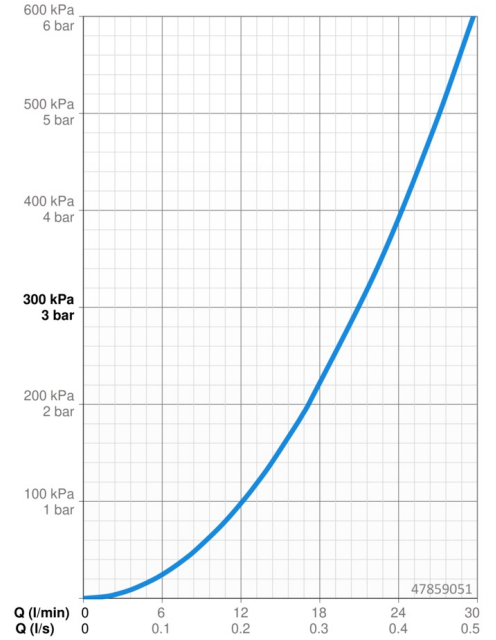

Technical data

Flow properties

Flow-rate at 3 bar **21.0 l/min**

Technical properties

Hot water supply **max. +80°C**
Working pressure **0.5-10 bar**

Regulations

EN standard **EN 817**