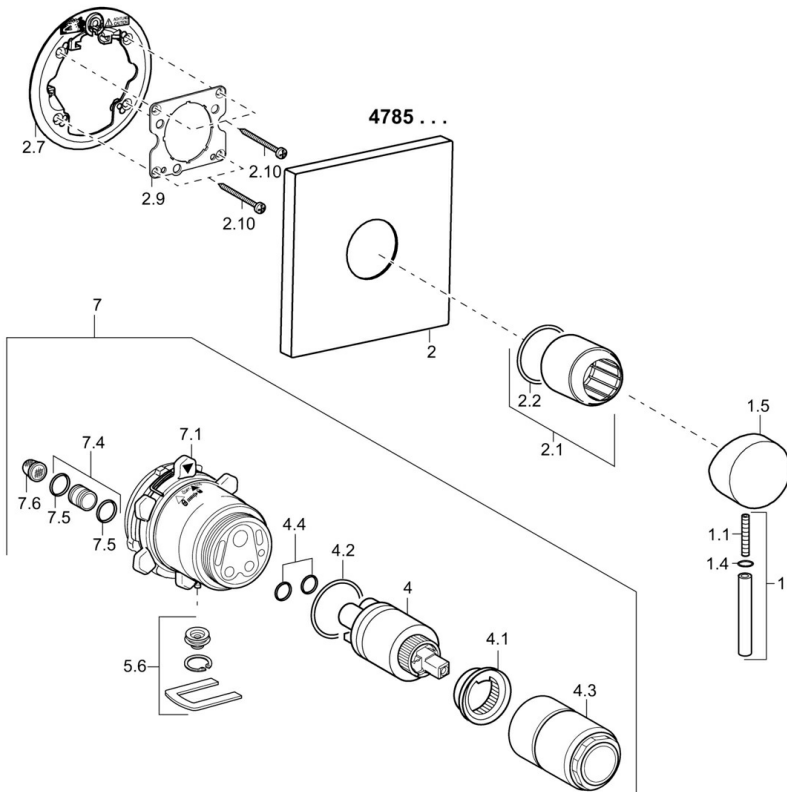

## Spare parts

### SP47859051

	Name	Code
1	Lever, 45 mm, (2011-)	59913272
1.1	Screw, M5x28, SW2.5	59913273
1.4	O-ring, d 3x1.5	59913100
1.5	Cap, (2011-)	59913271
2	Cover plate, 150x150 mm Discontinued	59914003
2.1	Cover sleeve	59912511
2.2	O-ring, 41x3	59913215
2.7	Supporting plate Discontinued	59913047
2.9	Fixing plate	59913034
2.10	Screw, M4.5x80	59912890
4	Cartridge, 3.5 Classic	59913075
4	Cartridge, 3.5 Eco	59912324
4.1	Temperature adjustment limiter	59912325
4.2	O-ring, d 28.24x2.62 Discontinued	59912590
4.3	Screw sleeve, M38x1	59912115
4.4	O-ring, d 10.10x1.60 Discontinued	59905072
5.6	Plug	59912981
7	Functional unit, H/C reversed	59912978
7	Functional unit, 3.5, (2011-) Discontinued	59913376
7.1	Blind nut	59912984
7.4	Connection nipple, (2014-)	59913885
7.5	O-ring, d 14x2	59912982
N.I.	Raising kit, 20 mm	59912754