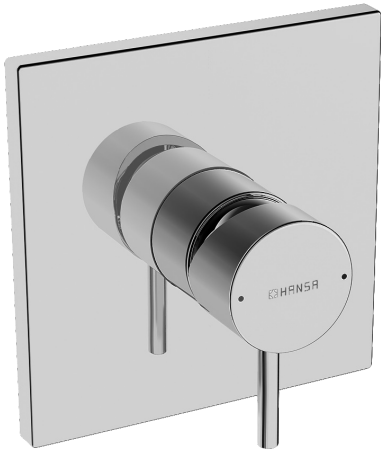

EAN: 4015474268050  
[static.hansa.com/47859051](http://static.hansa.com/47859051)

- Shower solutions
- Single-lever, Trim Kit
- Concealed wall mounting
- Chrome
- Single operating lever/handle, Hot/Cold symbols
- Square rosette

### Flow properties

Flow-rate at 3 bar **21.0 l/min**