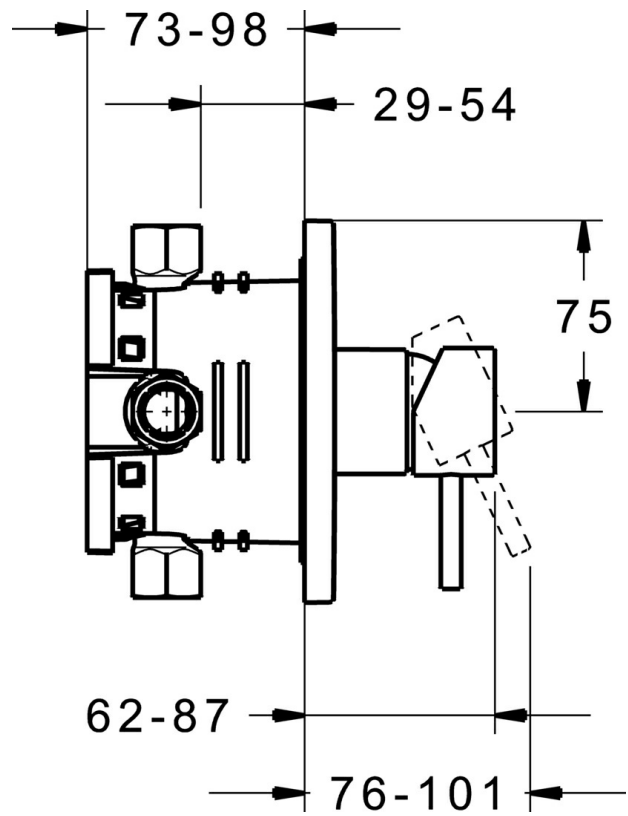

EAN: 4015474268050  
[static.hansa.com/47859051](http://static.hansa.com/47859051)

- Shower solutions
- Single-lever, Trim Kit
- Concealed wall mounting
- Chrome
- Single operating lever/handle, Hot/Cold symbols
- Square rosette

### Flow properties

Flow-rate at 3 bar **21.0 l/min**

### Technical properties

Hot water supply **max. +80°C**  
Working pressure **0.5-10 bar**

### SP47859051

	Name	Code
1	Lever, 45 mm, (2011-)	59913272
1.1	Screw, M5x28, SW2.5	59913273
1.4	O-ring, d 3x1.5	59913100
1.5	Cap, (2011-)	59913271
2	Cover plate, 150x150 mm Discontinued	59914003
2.1	Cover sleeve	59912511
2.2	O-ring, 41x3	59913215
2.7	Supporting plate Discontinued	59913047
2.9	Fixing plate	59913034
2.10	Screw, M4.5x80	59912890
4	Cartridge, 3.5 Classic	59913075
4	Cartridge, 3.5 Eco	59912324
4.1	Temperature adjustment limiter	59912325
4.2	O-ring, d 28.24x2.62 Discontinued	59912590
4.3	Screw sleeve, M38x1	59912115
4.4	O-ring, d 10.10x1.60 Discontinued	59905072
5.6	Plug	59912981
7	Functional unit, H/C reversed	59912978
7	Functional unit, 3.5, (2011-) Discontinued	59913376
7.1	Blind nut	59912984
7.4	Connection nipple, (2014-)	59913885
7.5	O-ring, d 14x2	59912982
N.I.	Raising kit, 20 mm	59912754