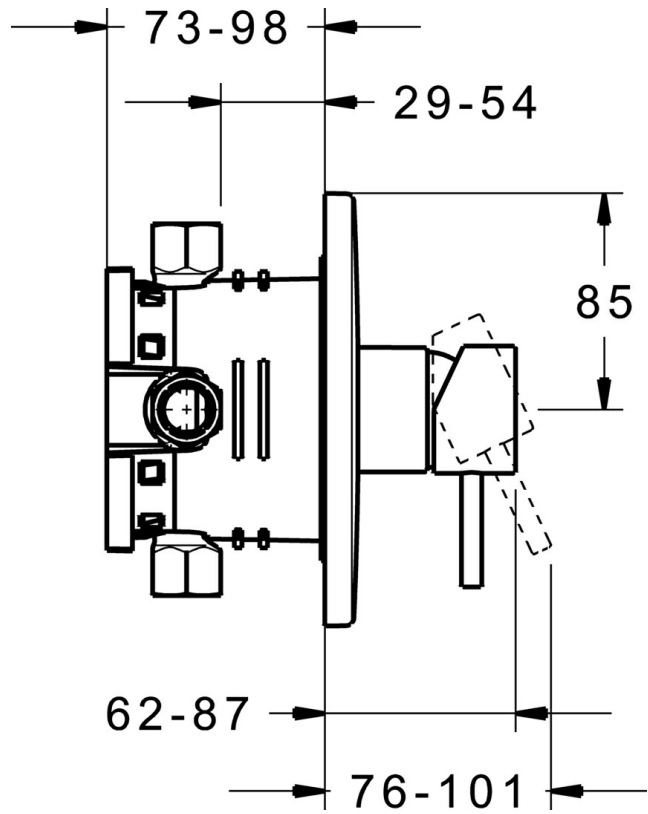

EAN: 4015474139954
static.hansa.com/47859041

- Shower solutions
- Single-lever, Trim Kit
- Concealed wall mounting
- Chrome
- Single operating lever/handle, Hot/Cold symbols
- Round rosette

Technical data

Flow properties

Flow-rate at 3 bar **21.0 l/min**

Technical properties

Hot water supply **max. +80°C**
 Working pressure **0.5-10 bar**

Regulations

EN standard **EN 817**

Spare parts

SP47859041

	Name	Code
1	Lever, 45 mm, (2011-)	59913272
1	Lever, 50 mm, d 7 mm	59913097
1.1	Screw, M5x25, SW 2,5	59913099
1.1	Screw, M5x28, SW2.5	59913273
1.4	O-ring, d 3x1.5	59913100
1.5	Cap	59913098
1.5	Cap, (2011-)	59913271
2	Cover plate, d 170 mm, (2011-)	59913404
2	Cover flange, d 135 mm Discontinued	59913108
2.1	Cover sleeve	59912116
2.1	Cover sleeve	59912511
2.3	Screw, M5x25	59912881
2.7	Supporting plate, (-2011) Discontinued	59913049
2.7	Supporting plate Discontinued	59913047
2.9	Fixing plate	59913034
2.10	Screw, M4.5x80	59912890
4	Cartridge, 3.5 Classic	59913075
4.1	Temperature adjustment limiter	59912325
4.2	O-ring, d 28.24x2.62 Discontinued	59912590
4.3	Screw sleeve, M38x1	59912115
4.4	O-ring, d 10.10x1.60 Discontinued	59905072
5.6	Plug	59912981
7	Functional unit, H/C reversed	59912978
7	Functional unit, 3.5, (2011-) Discontinued	59913376
7	Functional unit Discontinued	59912936
7.1	Blind nut	59912984
7.4	Connection nipple, (2014-)	59913885
7.5	O-ring, d 14x2	59912982
7.6	Strainer	59913126
N.I.	Raising kit, 20 mm	59912754