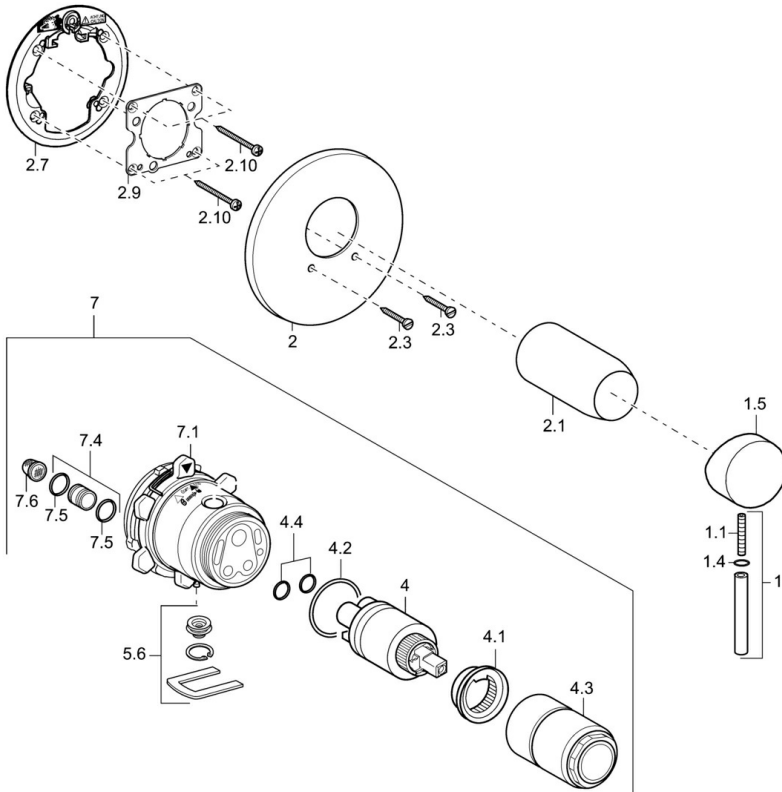

EAN: 4015474139954
static.hansa.com/47859041

- Shower solutions
- Single-lever, Trim Kit
- Concealed wall mounting
- Chrome
- Single operating lever/handle, Hot/Cold symbols
- Round rosette

Technical data

Flow properties

Flow-rate at 3 bar **21.0 l/min**

Technical properties

Hot water supply **max. +80°C**
 Working pressure **0.5-10 bar**

Regulations

EN standard **EN 817**

Spare parts

SP47859041

	Name	Code
1	Lever, 45 mm, (2011-)	59913272
1	Lever, 50 mm, d 7 mm	59913097
1.1	Screw, M5x25, SW 2,5	59913099
1.1	Screw, M5x28, SW2.5	59913273
1.4	O-ring, d 3x1.5	59913100
1.5	Cap	59913098
1.5	Cap, (2011-)	59913271
2	Cover plate, d 170 mm, (2011-)	59913404
2	Cover flange, d 135 mm Discontinued	59913108
2.1	Cover sleeve	59912116
2.1	Cover sleeve	59912511
2.3	Screw, M5x25	59912881
2.7	Supporting plate, (-2011) Discontinued	59913049
2.7	Supporting plate Discontinued	59913047
2.9	Fixing plate	59913034
2.10	Screw, M4.5x80	59912890
4	Cartridge, 3.5 Classic	59913075
4.1	Temperature adjustment limiter	59912325
4.2	O-ring, d 28.24x2.62 Discontinued	59912590
4.3	Screw sleeve, M38x1	59912115
4.4	O-ring, d 10.10x1.60 Discontinued	59905072
5.6	Plug	59912981
7	Functional unit, H/C reversed	59912978
7	Functional unit, 3.5, (2011-) Discontinued	59913376
7	Functional unit Discontinued	59912936
7.1	Blind nut	59912984
7.4	Connection nipple, (2014-)	59913885
7.5	O-ring, d 14x2	59912982
7.6	Strainer	59913126
N.I.	Raising kit, 20 mm	59912754