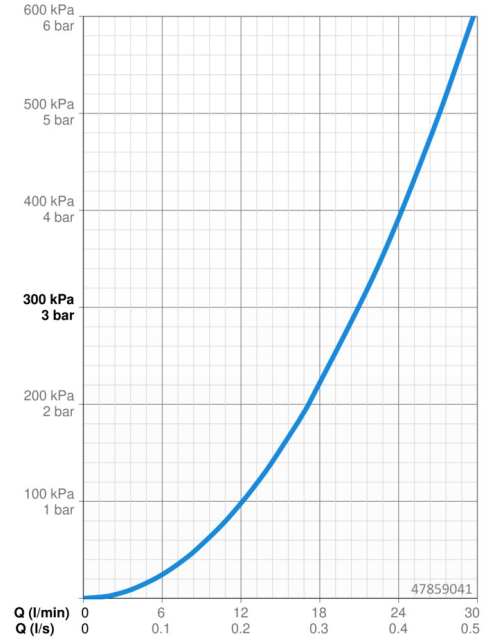

EAN: 4015474139954
static.hansa.com/47859041

- Shower solutions
- Single-lever, Trim Kit
- Concealed wall mounting
- Chrome
- Single operating lever/handle, Hot/Cold symbols
- Round rosette

Technical data

Flow properties

Flow-rate at 3 bar **21.0 l/min**

Technical properties

Hot water supply **max. +80°C**
 Working pressure **0.5-10 bar**

Regulations

EN standard **EN 817**

Spare parts

SP47859041