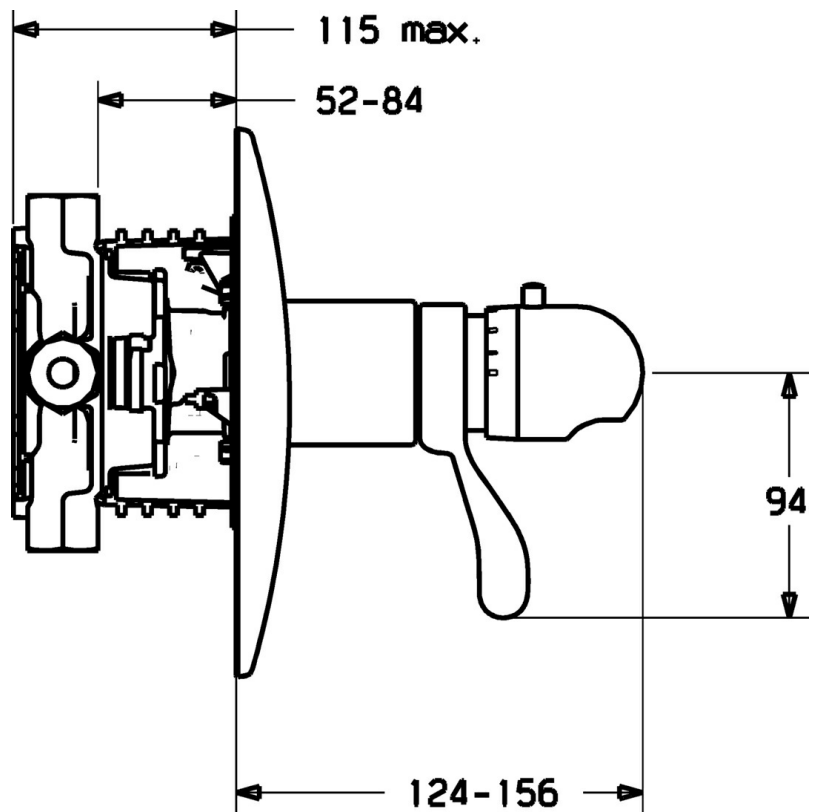

EAN: 4015474112933
static.hansa.com/47639045

- Shower solutions
- Thermostatic
- Concealed wall mounting
- Chrome
- Temperature control handle
- Thermostatic cartridge for automatic temperature control

Technical data

Technical properties

Hot water supply	max. +80°C
Working pressure	1-10 bar

Regulations

EN standard	EN 1111
-------------	---------

Spare parts

SP47639045

	Name	Code
1	Lever	59912895
1.1	Adapter	59912894
1.2	Temperature adjustment limiter	59912893
1.3	Screw, M6x16, SW2.5	59911727
2	Cover plate Discontinued	59911913
2.1	Covering cap Discontinued	59912896
2.3	Screw, M5x25	59912881
2.7	Fixing part	59912888
2.9	Fixing plate	59913034
2.10	Screw, M4.5x80	59912890
3	Temperature control handle	59910304
3	Temperature control handle Chrome/Satin Discontinued	59910305
3	Temperature control handle, (-38°)	59911280
3.1	Screw, M6x9.5	59901609
3.2	Cover plug	59911840
3.2	Plug Chrome/Satin Discontinued	59911917
5.6	Plug	59912981
6	Thermostatic cartridge, 1/2" Varox	59912843
6.1	O-ring, d 26x2	59911081
7	Functional unit Discontinued	59912904
7	Functional unit, H/C reversed Discontinued	59912979
7.1	Blind nut	59912984
7.4	Connection nipple, (2014-)	59913885
7.5	O-ring, d 14x2	59912982
7.6	Ring	59912989
7.7	O-ring, 50.52x1.78	59906841
N.I.	Rebound pin	59912005
N.I.	Raising kit, 20 mm	59912754