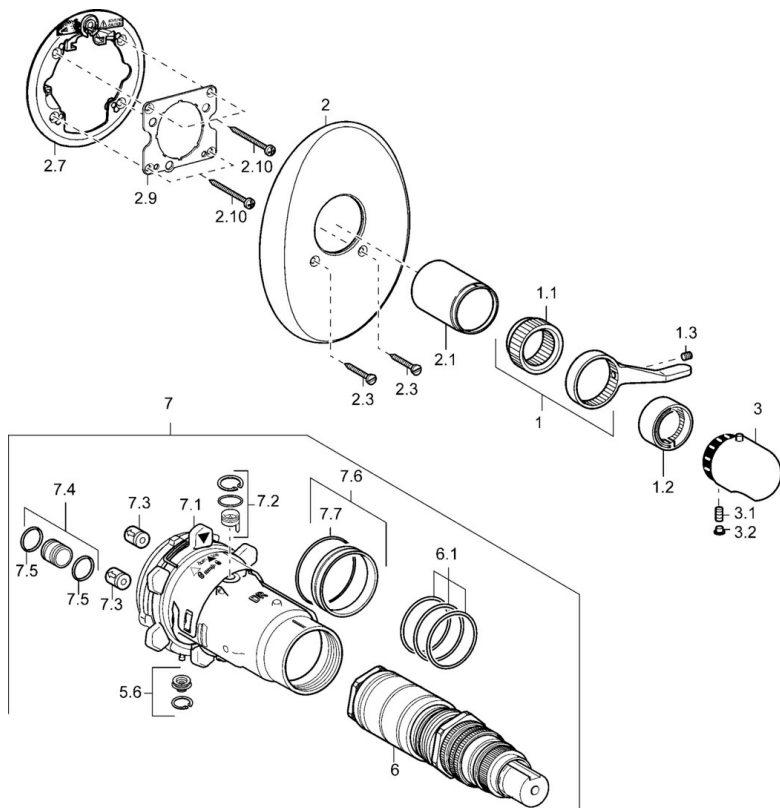

EAN: 4015474112933
static.hansa.com/47639045

- Shower solutions
- Thermostatic
- Concealed wall mounting
- Chrome
- Temperature control handle
- Thermostatic cartridge for automatic temperature control

Technical data

Technical properties

Hot water supply	max. +80°C
Working pressure	1-10 bar

Regulations

EN standard	EN 1111
-------------	---------

Spare parts

SP47639045

	Name	Code
1	Lever	59912895
1.1	Adapter	59912894
1.2	Temperature adjustment limiter	59912893
1.3	Screw, M6x16, SW2.5	59911727
2	Cover plate Discontinued	59911913
2.1	Covering cap Discontinued	59912896
2.3	Screw, M5x25	59912881
2.7	Fixing part	59912888
2.9	Fixing plate	59913034
2.10	Screw, M4.5x80	59912890
3	Temperature control handle	59910304
3	Temperature control handle Chrome/Satin Discontinued	59910305
3	Temperature control handle, (-38°)	59911280
3.1	Screw, M6x9.5	59901609
3.2	Cover plug	59911840
3.2	Plug Chrome/Satin Discontinued	59911917
5.6	Plug	59912981
6	Thermostatic cartridge, 1/2" Varox	59912843
6.1	O-ring, d 26x2	59911081
7	Functional unit Discontinued	59912904
7	Functional unit, H/C reversed Discontinued	59912979
7.1	Blind nut	59912984
7.4	Connection nipple, (2014-)	59913885
7.5	O-ring, d 14x2	59912982
7.6	Ring	59912989
7.7	O-ring, 50.52x1.78	59906841
N.I.	Rebound pin	59912005
N.I.	Raising kit, 20 mm	59912754