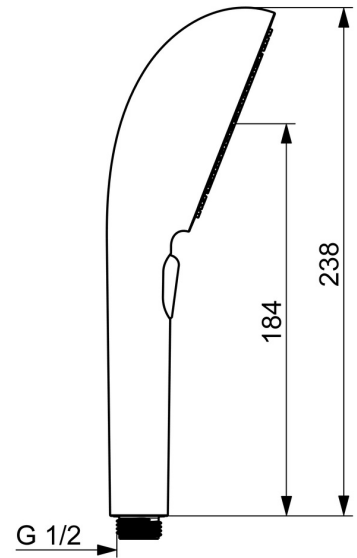

EAN: 4057304021497
static.hansa.com/4733010081

HANSAAURELIA A Symphony of Simplicity and Elegance.

Discover the harmony of HANSAAURELIA, a symphony of simplicity and elegance. AURELIA draws design inspiration from the exquisite elements of wild nature. From the graceful Lotus flower transformed into a spray face, designed for pure enjoyment, to the simplest curve of a tiny waterdrop shaping our hand shower, each detail reflects the beauty surrounding us in nature. Grace is key to every element, creating a seamless connection between form and function.

110mm – 3 spray face Handshower
 Easy push diverter for simple selection of spray face

ELEVATING YOUR MOMENTS

- Shower solutions
- Accessories
- Brushed bronze
- Anti limescale technology (easy to clean)
- Pulsating - Strong water stream for massage or body treatment, Intense - invigorating water stream, Relaxing - Soft water stream, pleasant for entire body
- 3 spray functions

Technical data

Flow properties

Flow-rate at 3 bar (with flow reducers) **12.0 l/min**

Technical properties

Hot water supply **max. +65°C**
 Working pressure **0.5-5 bar**
 Connection size **G1/2**
 Material **Composite**