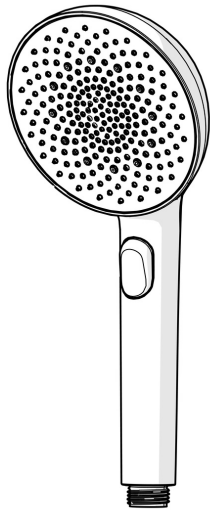

EAN: 4057304021497
static.hansa.com/4733010081

HANSAAURELIA A Symphony of Simplicity and Elegance.

Discover the harmony of HANSAAURELIA, a symphony of simplicity and elegance. AURELIA draws design inspiration from the exquisite elements of wild nature. From the graceful Lotus flower transformed into a spray face, designed for pure enjoyment, to the simplest curve of a tiny waterdrop shaping our hand shower, each detail reflects the beauty surrounding us in nature. Grace is key to every element, creating a seamless connection between form and function.

110mm – 3 spray face Handshower
 Easy push diverter for simple selection of spray face

ELEVATING YOUR MOMENTS

- Shower solutions
- Accessories
- Brushed bronze
- Anti limescale technology (easy to clean)
- Pulsating - Strong water stream for massage or body treatment, Intense - invigorating water stream, Relaxing - Soft water stream, pleasant for entire body
- 3 spray functions

Technical data

Flow properties

Flow-rate at 3 bar (with flow reducers) **12.0 l/min**

Technical properties

Hot water supply **max. +65°C**
 Working pressure **0.5-5 bar**
 Connection size **G1/2**
 Material **Composite**