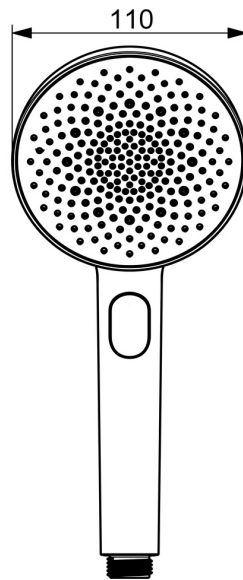

EAN: 4057304021497
static.hansa.com/4733010081

HANSAAURELIA A Symphony of Simplicity and Elegance.

Discover the harmony of HANSAAURELIA, a symphony of simplicity and elegance. AURELIA draws design inspiration from the exquisite elements of wild nature. From the graceful Lotus flower transformed into a spray face, designed for pure enjoyment, to the simplest curve of a tiny waterdrop shaping our hand shower, each detail reflects the beauty surrounding us in nature. Grace is key to every element, creating a seamless connection between form and function.

110mm – 3 spray face Handshower
 Easy push diverter for simple selection of spray face

ELEVATING YOUR MOMENTS

- Shower solutions
- Accessories
- Brushed bronze
- Anti limescale technology (easy to clean)
- Pulsating - Strong water stream for massage or body treatment, Intense - invigorating water stream, Relaxing - Soft water stream, pleasant for entire body
- 3 spray functions

Technical data

Flow properties

Flow-rate at 3 bar (with flow reducers) **12.0 l/min**

Technical properties

Hot water supply **max. +65°C**
 Working pressure **0.5-5 bar**
 Connection size **G1/2**
 Material **Composite**