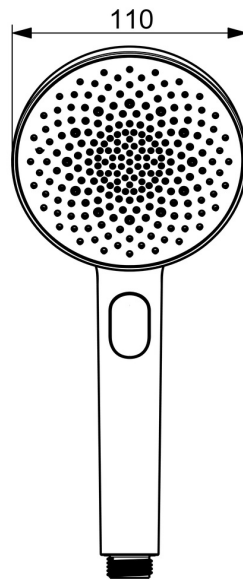

EAN: 4057304021343
static.hansa.com/4733010080

HANSAAURELIA A Symphony of Simplicity and Elegance.

Discover the harmony of HANSAAURELIA, a symphony of simplicity and elegance. AURELIA draws design inspiration from the exquisite elements of wild nature. From the graceful Lotus flower transformed into a spray face, designed for pure enjoyment, to the simplest curve of a tiny waterdrop shaping our hand shower, each detail reflects the beauty surrounding us in nature. Grace is key to every element, creating a seamless connection between form and function.

110mm – 3 spray face Handshower
 Easy push diverter for simple selection of spray face

ELEVATING YOUR MOMENTS

- Shower solutions
- Accessories
- Brushed steel
- Anti limescale technology (easy to clean)
- Pulsating - Strong water stream for massage or body treatment, Intense - invigorating water stream, Relaxing - Soft water stream, pleasant for entire body
- 3 spray functions

Technical data

Flow properties

Flow-rate at 3 bar (with flow reducers) **12.0 l/min**

Technical properties

Hot water supply **max. +65°C**
 Working pressure **0.5-5 bar**
 Connection size **G1/2**
 Material **Composite**