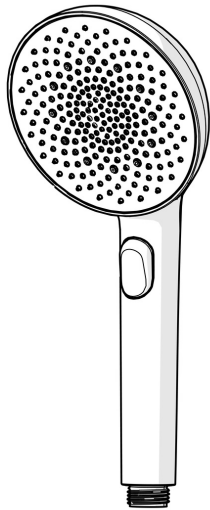

EAN: 4057304021343
static.hansa.com/4733010080

HANSAAURELIA A Symphony of Simplicity and Elegance.

Discover the harmony of HANSAAURELIA, a symphony of simplicity and elegance. AURELIA draws design inspiration from the exquisite elements of wild nature. From the graceful Lotus flower transformed into a spray face, designed for pure enjoyment, to the simplest curve of a tiny waterdrop shaping our hand shower, each detail reflects the beauty surrounding us in nature. Grace is key to every element, creating a seamless connection between form and function.

110mm – 3 spray face Handshower
 Easy push diverter for simple selection of spray face

ELEVATING YOUR MOMENTS

- Shower solutions
- Accessories
- Brushed steel
- Anti limescale technology (easy to clean)
- Pulsating - Strong water stream for massage or body treatment, Intense - invigorating water stream, Relaxing - Soft water stream, pleasant for entire body
- 3 spray functions

Technical data

Flow properties

Flow-rate at 3 bar (with flow reducers) **12.0 l/min**

Technical properties

Hot water supply **max. +65°C**
 Working pressure **0.5-5 bar**
 Connection size **G1/2**
 Material **Composite**