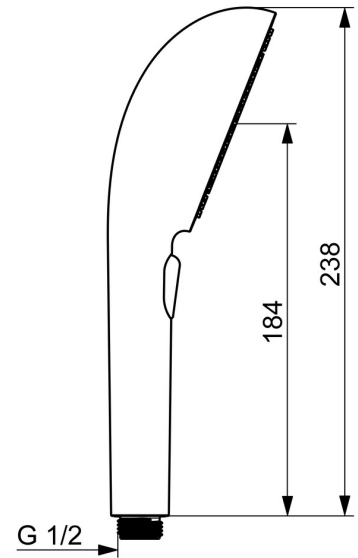

EAN: 4057304021343
static.hansa.com/4733010080

HANSAAURELIA A Symphony of Simplicity and Elegance.

Discover the harmony of HANSAAURELIA, a symphony of simplicity and elegance. AURELIA draws design inspiration from the exquisite elements of wild nature. From the graceful Lotus flower transformed into a spray face, designed for pure enjoyment, to the simplest curve of a tiny waterdrop shaping our hand shower, each detail reflects the beauty surrounding us in nature. Grace is key to every element, creating a seamless connection between form and function.

110mm – 3 spray face Handshower
 Easy push diverter for simple selection of spray face

ELEVATING YOUR MOMENTS

- Shower solutions
- Accessories
- Brushed steel
- Anti limescale technology (easy to clean)
- Pulsating - Strong water stream for massage or body treatment, Intense - invigorating water stream, Relaxing - Soft water stream, pleasant for entire body
- 3 spray functions

Technical data

Flow properties

Flow-rate at 3 bar (with flow reducers) **12.0 l/min**

Technical properties

Hot water supply **max. +65°C**
 Working pressure **0.5-5 bar**
 Connection size **G1/2**
 Material **Composite**