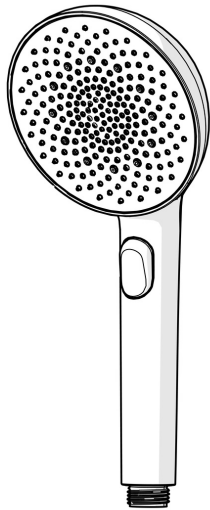

EAN: 4057304021190  
[static.hansa.com/4733010033](https://static.hansa.com/4733010033)

HANSAAURELIA A Symphony of Simplicity and Elegance.

Discover the harmony of HANSAAURELIA, a symphony of simplicity and elegance. AURELIA draws design inspiration from the exquisite elements of wild nature. From the graceful Lotus flower transformed into a spray face, designed for pure enjoyment, to the simplest curve of a tiny waterdrop shaping our hand shower, each detail reflects the beauty surrounding us in nature. Grace is key to every element, creating a seamless connection between form and function.

110mm – 3 spray face Handshower  
 Easy push diverter for simple selection of spray face

### ELEVATING YOUR MOMENTS

- Shower solutions
- Accessories
- Matt black
- Anti limescale technology (easy to clean)
- Pulsating - Strong water stream for massage or body treatment, Intense - invigorating water stream, Relaxing - Soft water stream, pleasant for entire body
- 3 spray functions