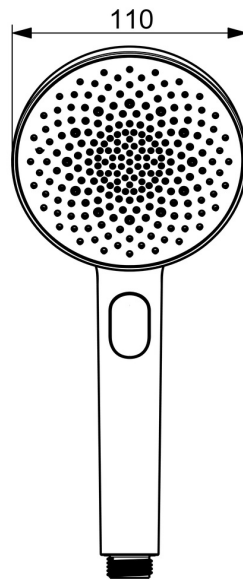

ELEVATING YOUR MOMENTS

- Shower solutions
- Accessories
- Matt black
- Anti limescale technology (easy to clean)
- Pulsating - Strong water stream for massage or body treatment, Intense - invigorating water stream, Relaxing - Soft water stream, pleasant for entire body
- 3 spray functions