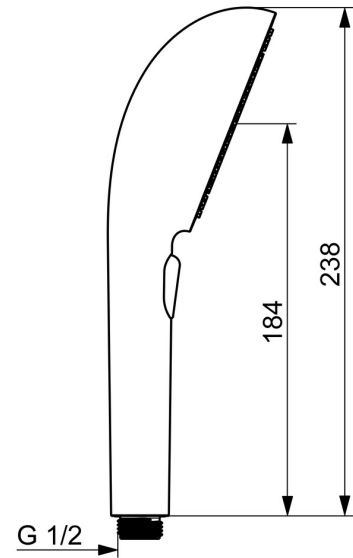

ELEVATING YOUR MOMENTS

- Shower solutions
- Accessories
- Matt black
- Anti limescale technology (easy to clean)
- Pulsating - Strong water stream for massage or body treatment, Intense - invigorating water stream, Relaxing - Soft water stream, pleasant for entire body
- 3 spray functions