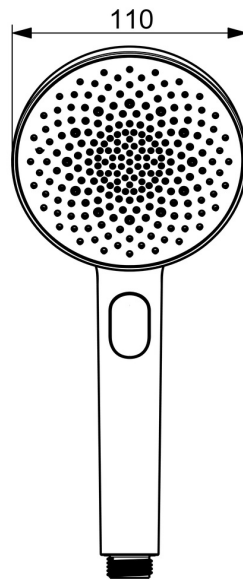

EAN: 4057304020568
static.hansa.com/47330100

HANSAAURELIA A Symphony of Simplicity and Elegance.

Discover the harmony of HANSAAURELIA, a symphony of simplicity and elegance. AURELIA draws design inspiration from the exquisite elements of wild nature. From the graceful Lotus flower transformed into a spray face, designed for pure enjoyment, to the simplest curve of a tiny waterdrop shaping our hand shower, each detail reflects the beauty surrounding us in nature. Grace is key to every element, creating a seamless connection between form and function.

110mm – 3 spray face Handshower
 Easy push diverter for simple selection of spray face

ELEVATING YOUR MOMENTS

- Shower solutions
- Accessories
- Chrome
- Anti limescale technology (easy to clean)
- Pulsating - Strong water stream for massage or body treatment, Intense - invigorating water stream, Relaxing - Soft water stream, pleasant for entire body
- 3 spray functions

Technical data

Flow properties

Flow-rate at 3 bar (with flow reducers) **12.0 l/min**

Technical properties

Hot water supply **max. +65°C**
 Working pressure **0.5-5 bar**
 Connection size **G1/2**
 Material **Composite**