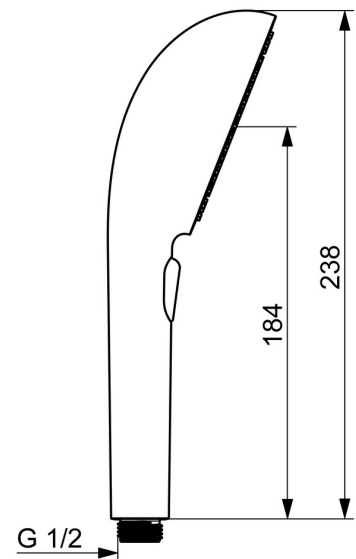

EAN: 4057304020568
static.hansa.com/47330100

HANSAAURELIA A Symphony of Simplicity and Elegance.

Discover the harmony of HANSAAURELIA, a symphony of simplicity and elegance. AURELIA draws design inspiration from the exquisite elements of wild nature. From the graceful Lotus flower transformed into a spray face, designed for pure enjoyment, to the simplest curve of a tiny waterdrop shaping our hand shower, each detail reflects the beauty surrounding us in nature. Grace is key to every element, creating a seamless connection between form and function.

110mm – 3 spray face Handshower
 Easy push diverter for simple selection of spray face

ELEVATING YOUR MOMENTS

- Shower solutions
- Accessories
- Chrome
- Anti limescale technology (easy to clean)
- Pulsating - Strong water stream for massage or body treatment, Intense - invigorating water stream, Relaxing - Soft water stream, pleasant for entire body
- 3 spray functions

Technical data

Flow properties

Flow-rate at 3 bar (with flow reducers) **12.0 l/min**

Technical properties

Hot water supply **max. +65°C**
 Working pressure **0.5-5 bar**
 Connection size **G1/2**
 Material **Composite**