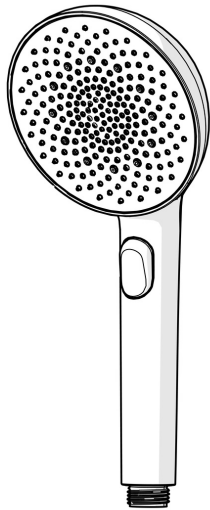

EAN: 4057304020568
static.hansa.com/47330100

HANSAAURELIA A Symphony of Simplicity and Elegance.

Discover the harmony of HANSAAURELIA, a symphony of simplicity and elegance. AURELIA draws design inspiration from the exquisite elements of wild nature. From the graceful Lotus flower transformed into a spray face, designed for pure enjoyment, to the simplest curve of a tiny waterdrop shaping our hand shower, each detail reflects the beauty surrounding us in nature. Grace is key to every element, creating a seamless connection between form and function.

110mm – 3 spray face Handshower
 Easy push diverter for simple selection of spray face

ELEVATING YOUR MOMENTS

- Shower solutions
- Accessories
- Chrome
- Anti limescale technology (easy to clean)
- Pulsating - Strong water stream for massage or body treatment, Intense - invigorating water stream, Relaxing - Soft water stream, pleasant for entire body
- 3 spray functions

Technical data

Flow properties

Flow-rate at 3 bar (with flow reducers) **12.0 l/min**

Technical properties

Hot water supply **max. +65°C**
 Working pressure **0.5-5 bar**
 Connection size **G1/2**
 Material **Composite**