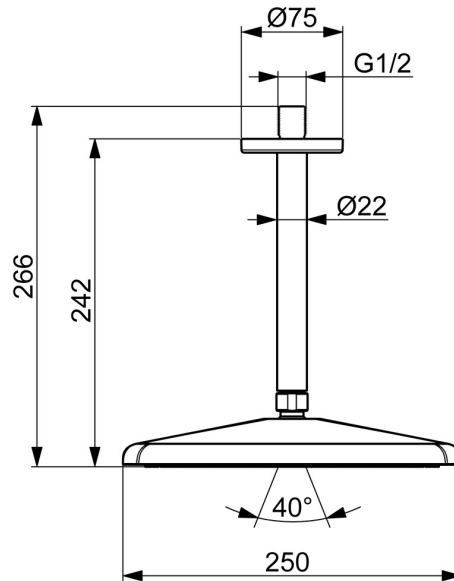

EAN: 4057304021299
static.hansa.com/4727034033

HANSAAURELIA. A Harmony of Simplicity and Elegance.

AURELIA draws design inspiration from the exquisite elements found in wild nature. The gentle curve of a tiny waterdrop serves as the blueprint for our hand and head showers, completing the design with elegance.

Stand beneath the cascading water to experience a symphony of sensations, as clever design ensures efficient water distribution, embracing the complete body in refreshing and rejuvenating comfort.

Elevate your daily ritual with HANSAAURELIA, where every drop becomes a celebration of inherent beauty.

250mm Head shower
Sealing installation

ELEVATING YOUR MOMENTS

- Shower solutions
- Accessories
- Ceiling mounted
- Matt black
- Overhead shower, Rotatable ball joint connection, Anti limescale technology (easy to clean)
- Relaxing - Soft water stream, pleasant for entire body
- 1 spray function