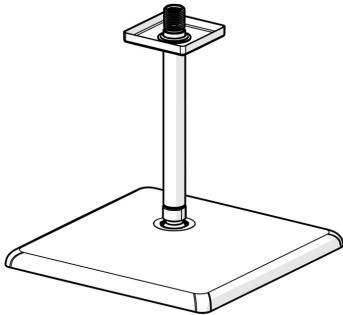

EAN: 4057304021299
static.hansa.com/4727034033

HANSAAURELIA. A Harmony of Simplicity and Elegance.

AURELIA draws design inspiration from the exquisite elements found in wild nature. The gentle curve of a tiny waterdrop serves as the blueprint for our hand and head showers, completing the design with elegance.

Stand beneath the cascading water to experience a symphony of sensations, as clever design ensures efficient water distribution, embracing the complete body in refreshing and rejuvenating comfort.

Elevate your daily ritual with HANSAAURELIA, where every drop becomes a celebration of inherent beauty.

250mm Head shower
Sealing installation

ELEVATING YOUR MOMENTS

- Shower solutions
- Accessories
- Ceiling mounted
- Matt black
- Overhead shower, Rotatable ball joint connection, Anti limescale technology (easy to clean)
- Relaxing - Soft water stream, pleasant for entire body
- 1 spray function