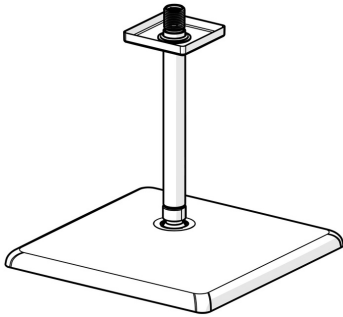

EAN: 4057304020674
static.hansa.com/47270340

HANSAAURELIA. A Harmony of Simplicity and Elegance.

AURELIA draws design inspiration from the exquisite elements found in wild nature. The gentle curve of a tiny waterdrop serves as the blueprint for our hand and head showers, completing the design with elegance.

250mm Head shower
 Sealing installation

ELEVATING YOUR MOMENTS

- Shower solutions
- Accessories
- Ceiling mounted
- Chrome
- Overhead shower, Rotatable ball joint connection, Anti limescale technology (easy to clean)
- Relaxing - Soft water stream, pleasant for entire body
- 1 spray function

Technical data

Flow properties

Flow-rate at 3 bar (with flow reducers) **12.0 l/min**

Technical properties

Hot water supply **max. +65°C**
 Working pressure **0.5-5 bar**
 Connection size **G1/2**
 Backflow prevention (EN1717) **EB**
 Material **Brass/Plastic**