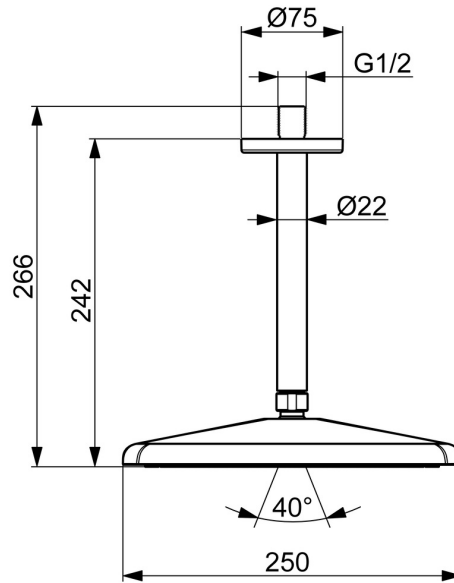

EAN: 4057304020674
static.hansa.com/47270340

HANSAAURELIA. A Harmony of Simplicity and Elegance.

AURELIA draws design inspiration from the exquisite elements found in wild nature. The gentle curve of a tiny waterdrop serves as the blueprint for our hand and head showers, completing the design with elegance.

Technical data

Flow properties

Flow-rate at 3 bar (with flow reducers) **12.0 l/min**

Technical properties

Hot water supply **max. +65°C**
 Working pressure **0.5-5 bar**
 Connection size **G1/2**
 Backflow prevention (EN1717) **EB**
 Material **Brass/Plastic**