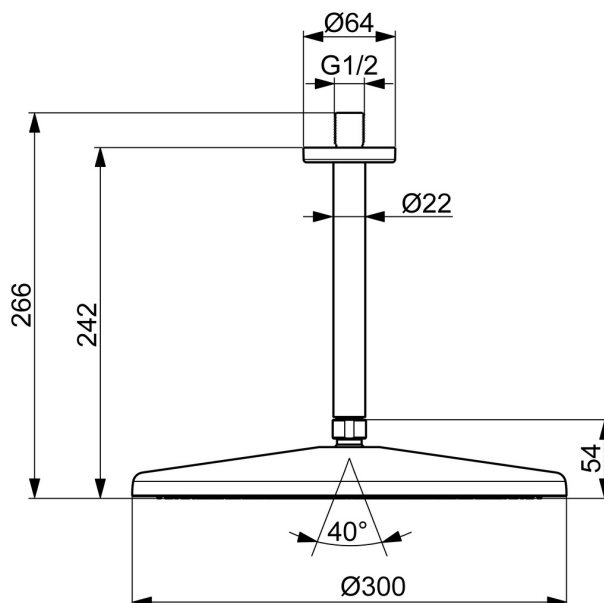

EAN: 4057304021534
static.hansa.com/4727030081

HANSAAURELIA. A Harmony of Simplicity and Elegance.

AURELIA draws design inspiration from the exquisite elements found in wild nature. The gentle curve of a tiny waterdrop serves as the blueprint for our hand and head showers, completing the design with elegance.

Technical data

Flow properties

Flow-rate at 3 bar (with flow reducers) **12.0 l/min**

Technical properties

Hot water supply **max. +65°C**
 Working pressure **0.5-5 bar**
 Connection size **G1/2**
 Backflow prevention (EN1717) **EB**
 Material **Brass/Plastic**