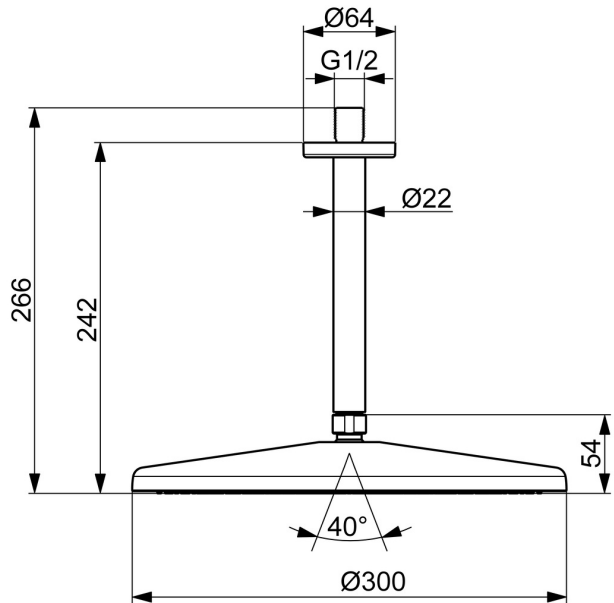

EAN: 4057304021381
static.hansa.com/4727030080

HANSAAURELIA. A Harmony of Simplicity and Elegance.

AURELIA draws design inspiration from the exquisite elements found in wild nature. The gentle curve of a tiny waterdrop serves as the blueprint for our hand and head showers, completing the design with elegance.

300mm Head shower
 Sealing installation

ELEVATING YOUR MOMENTS

- Shower solutions
- Accessories
- Ceiling mounted
- Brushed steel
- Overhead shower, Rotatable ball joint connection, Anti limescale technology (easy to clean)
- Refreshing - Strong water stream, activates and refreshes body
- External thread, Cover plate(s)
- 1 spray function

Technical data

Flow properties

Flow-rate at 3 bar (with flow reducers) **12.0 l/min**

Technical properties

Hot water supply **max. +65°C**
 Working pressure **0.5-5 bar**
 Connection size **G1/2**
 Backflow prevention (EN1717) **EB**
 Material **Brass/Plastic**