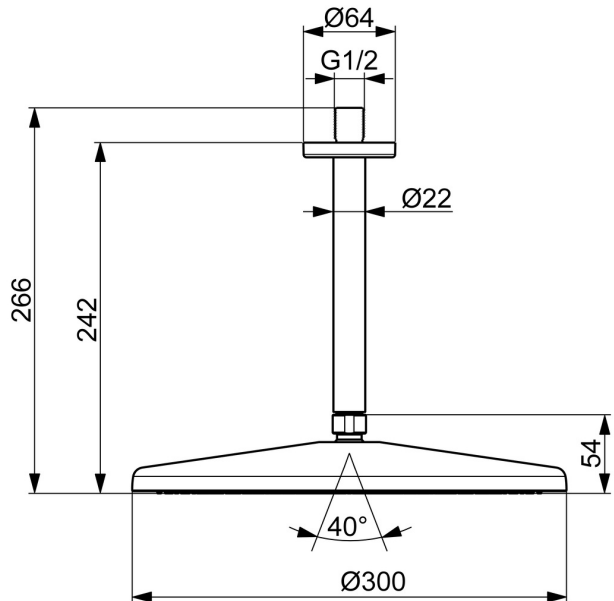

EAN: 4057304021237
static.hansa.com/4727030033

HANSAAURELIA. A Harmony of Simplicity and Elegance.

AURELIA draws design inspiration from the exquisite elements found in wild nature. The gentle curve of a tiny waterdrop serves as the blueprint for our hand and head showers, completing the design with elegance.

Technical data

Flow properties

Flow-rate at 3 bar (with flow reducers) **12.0 l/min**

Technical properties

Hot water supply **max. +65°C**
 Working pressure **0.5-5 bar**
 Connection size **G1/2**
 Backflow prevention (EN1717) **EB**
 Material **Brass/Plastic**