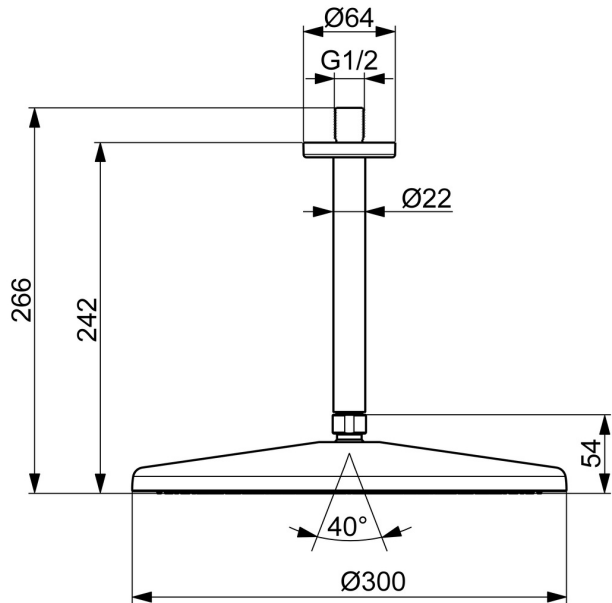

EAN: 4057304020629
static.hansa.com/47270300

HANSAAURELIA. A Harmony of Simplicity and Elegance.

AURELIA draws design inspiration from the exquisite elements found in wild nature. The gentle curve of a tiny waterdrop serves as the blueprint for our hand and head showers, completing the design with elegance.

Technical data

Flow properties

Flow-rate at 3 bar (with flow reducers) **12.0 l/min**

Technical properties

Hot water supply **max. +65°C**
 Working pressure **0.5-5 bar**
 Connection size **G1/2**
 Backflow prevention (EN1717) **EB**
 Material **Brass/Plastic**