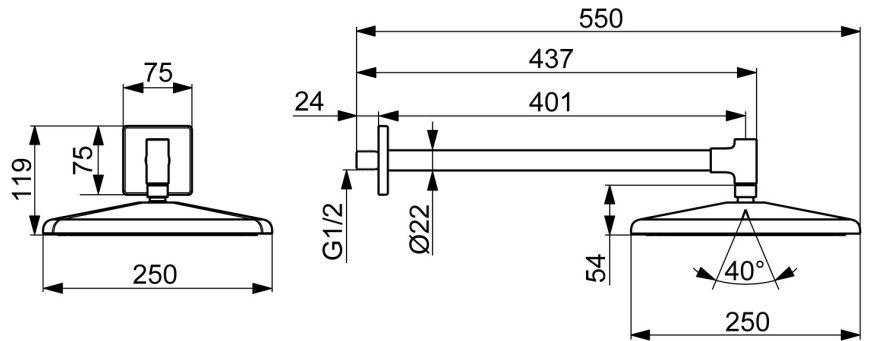

EAN: 4057304021305
static.hansa.com/4726034033

HANSAAURELIA. A Harmony of Simplicity and Elegance.

AURELIA draws design inspiration from the exquisite elements found in wild nature. The gentle curve of a tiny waterdrop serves as the blueprint for our hand and head showers, completing the design with elegance.

Stand beneath the cascading water to experience a symphony of sensations, as clever design ensures efficient water distribution, embracing the complete body in refreshing and rejuvenating comfort.

Elevate your daily ritual with HANSAAURELIA, where every drop becomes a celebration of inherent beauty.

250mm Head shower
Wall installation

ELEVATING YOUR MOMENTS

- Shower solutions
- Accessories
- Wall mounted
- Matt black
- Overhead shower, Rotatable ball joint connection, Anti limescale technology (easy to clean)
- Relaxing - Soft water stream, pleasant for entire body
- 1 spray function