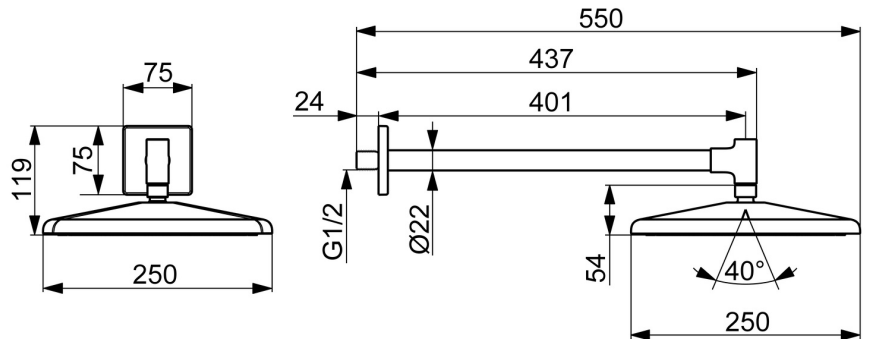

Technical data

Flow properties

Flow-rate at 3 bar (with flow reducers) **12.0 l/min**

Technical properties

Hot water supply **max. +65°C**
 Working pressure **0.5-5 bar**
 Connection size **G1/2**
 Backflow prevention (EN1717) **EB**
 Material **Brass/Plastic**