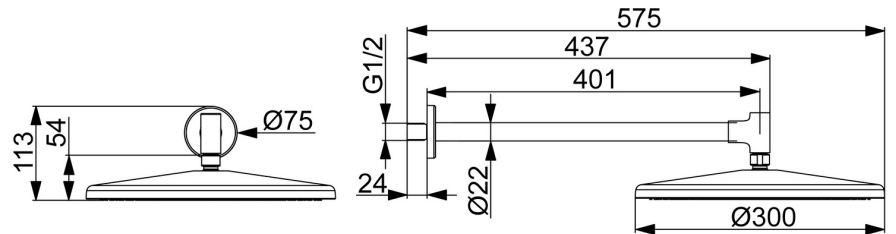

EAN: 4057304021541
static.hansa.com/4726030081

HANSAAURELIA. A Harmony of Simplicity and Elegance.

AURELIA draws design inspiration from the exquisite elements found in wild nature. The gentle curve of a tiny waterdrop serves as the blueprint for our hand and head showers, completing the design with elegance.

Stand beneath the cascading water to experience a symphony of sensations, as clever design ensures efficient water distribution, embracing the complete body in refreshing and rejuvenating comfort.

Elevate your daily ritual with HANSAAURELIA, where every drop becomes a celebration of inherent beauty.

300mm Head shower

Wall installation

ELEVATING YOUR MOMENTS

- Shower solutions
- Accessories
- Wall mounted
- Brushed bronze
- Overhead shower, Rotatable ball joint connection, Anti limescale technology (easy to clean)
- Refreshing - Strong water stream, activates and refreshes body
- External thread, Cover plate(s)
- 1 spray function