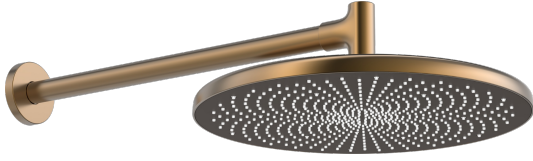

EAN: 4057304021541  
[static.hansa.com/4726030081](https://static.hansa.com/4726030081)

HANSAAURELIA. A Harmony of Simplicity and Elegance.

AURELIA draws design inspiration from the exquisite elements found in wild nature. The gentle curve of a tiny waterdrop serves as the blueprint for our hand and head showers, completing the design with elegance.

Stand beneath the cascading water to experience a symphony of sensations, as clever design ensures efficient water distribution, embracing the complete body in refreshing and rejuvenating comfort.

Elevate your daily ritual with HANSAAURELIA, where every drop becomes a celebration of inherent beauty.

300mm Head shower

Wall installation

### ELEVATING YOUR MOMENTS

- Shower solutions
- Accessories
- Wall mounted
- Brushed bronze
- Overhead shower, Rotatable ball joint connection, Anti limescale technology (easy to clean)
- Refreshing - Strong water stream, activates and refreshes body
- External thread, Cover plate(s)
- 1 spray function