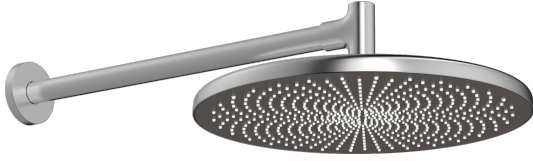

EAN: 4057304021398
static.hansa.com/4726030080

HANSAAURELIA. A Harmony of Simplicity and Elegance.

AURELIA draws design inspiration from the exquisite elements found in wild nature. The gentle curve of a tiny waterdrop serves as the blueprint for our hand and head showers, completing the design with elegance.

Stand beneath the cascading water to experience a symphony of sensations, as clever design ensures efficient water distribution, embracing the complete body in refreshing and rejuvenating comfort.

Elevate your daily ritual with HANSAAURELIA, where every drop becomes a celebration of inherent beauty.

300mm Head shower

Wall installation

ELEVATING YOUR MOMENTS

- Shower solutions
- Accessories
- Wall mounted
- Brushed steel
- Overhead shower, Rotatable ball joint connection, Anti limescale technology (easy to clean)
- Refreshing - Strong water stream, activates and refreshes body
- External thread, Cover plate(s)
- 1 spray function