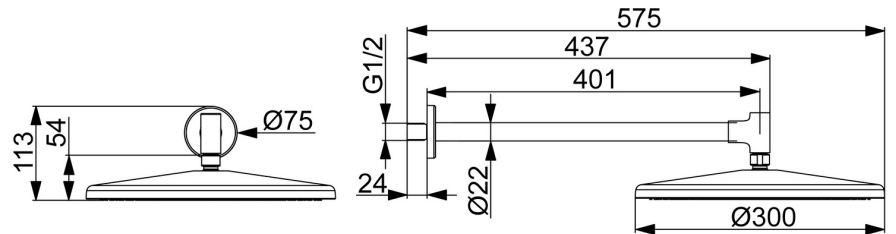

300mm Head shower

Wall installation

ELEVATING YOUR MOMENTS

- Shower solutions
- Accessories
- Wall mounted
- Brushed steel
- Overhead shower, Rotatable ball joint connection, Anti limescale technology (easy to clean)
- Refreshing - Strong water stream, activates and refreshes body
- External thread, Cover plate(s)
- 1 spray function

Technical data

Flow properties

Flow-rate at 3 bar (with flow reducers) **12.0 l/min**

Technical properties

Hot water supply **max. +65°C**
 Working pressure **0.5-5 bar**
 Connection size **G1/2**
 Backflow prevention (EN1717) **EB**
 Material **Brass/Plastic**