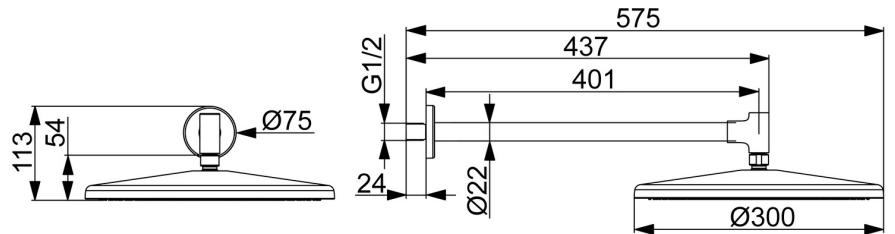

EAN: 4057304021244
static.hansa.com/4726030033

HANSAAURELIA. A Harmony of Simplicity and Elegance.

AURELIA draws design inspiration from the exquisite elements found in wild nature. The gentle curve of a tiny waterdrop serves as the blueprint for our hand and head showers, completing the design with elegance.

Technical data

Flow properties

Flow-rate at 3 bar (with flow reducers) **12.0 l/min**

Technical properties

Hot water supply **max. +65°C**
 Working pressure **0.5-5 bar**
 Connection size **G1/2**
 Backflow prevention (EN1717) **EB**
 Material **Brass/Plastic**