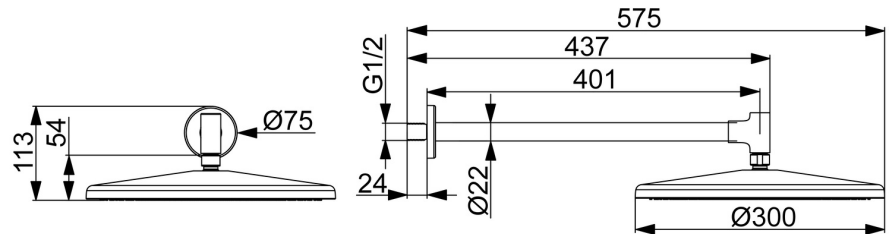

EAN: 4057304020636
static.hansa.com/47260300

HANSAAURELIA. A Harmony of Simplicity and Elegance.

AURELIA draws design inspiration from the exquisite elements found in wild nature. The gentle curve of a tiny waterdrop serves as the blueprint for our hand and head showers, completing the design with elegance.

300mm Head shower
 Wall installation

ELEVATING YOUR MOMENTS

- Shower solutions
- Accessories
- Wall mounted
- Chrome
- Overhead shower, Rotatable ball joint connection, Anti limescale technology (easy to clean)
- Refreshing - Strong water stream, activates and refreshes body
- External thread, Cover plate(s)
- 1 spray function

Technical data

Flow properties

Flow-rate at 3 bar (with flow reducers) **12.0 l/min**

Technical properties

Hot water supply **max. +65°C**
 Working pressure **0.5-5 bar**
 Connection size **G1/2**
 Backflow prevention (EN1717) **EB**
 Material **Brass/Plastic**