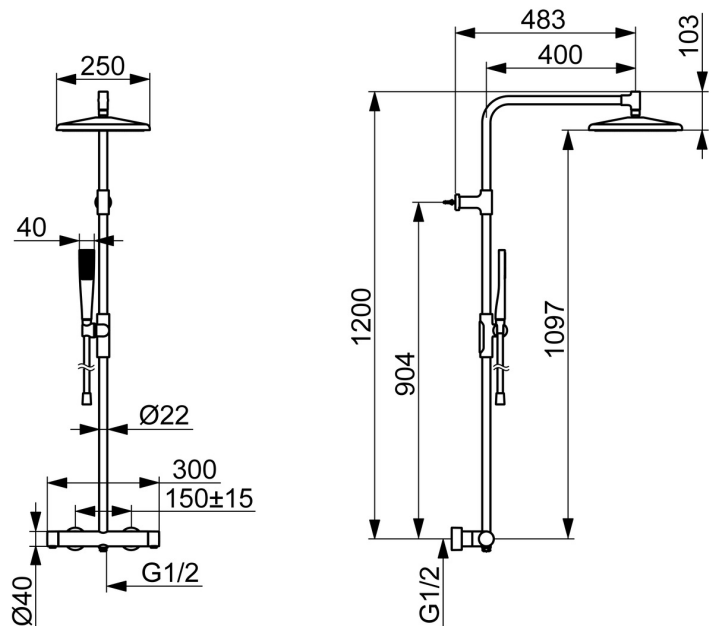

w/ s-connectors and covers  
 1-spray, 250x250 overhead shower  
 1-spray stick hand shower  
 1750mm hose

### ELEVATING YOUR MOMENTS

- Shower solutions
- Thermostatic
- Wall mounted
- Matt black
- Temperature control handle, Flow control handle, Hot/Cold symbols, Eco feature for water flow
- Turn operated diverter, Integrated into flow control handle
- Hand shower, Swivel overhead shower, Lockable in the middle position, Rotatable ball joint connection, Shower rail, Variable fixing points, Adjustable shower rail bracket, Anti limescale technology (easy to clean), Shower hose (1750 mm), Twist guard for shower hose
- Normal - Even and soft water stream
- Safety stop against scalding at 38°C, The housing of the fittings conducts minimal heat
- Thermostatic cartridge for automatic temperature control, Non-return valve(s), Litter filter(s)
- Direct connection, Internal thread, Cover plate(s)
- Flexible length / can be shortened, Anti-twist hose connector
- 1 spray function

### Technical properties

Hot water supply	<b>max. +65°C</b>
Working pressure	<b>1-10 bar</b>
Connection size	<b>G3/4</b>
Installation width	<b>150 ± 15 mm</b>
Backflow prevention (EN1717)	<b>EB</b>
Material	<b>Brass/Plastic</b>