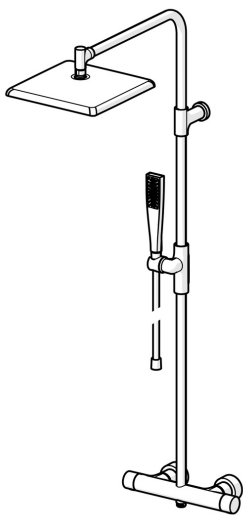

EAN: 4057304021312  
[static.hansa.com/4719911333](http://static.hansa.com/4719911333)

HANSAAURELIA A Harmony of Simplicity and Elegance.

The design of HANSAAURELIA is characterized by pure, fluid shapes—timeless in their simplicity yet subtly complex in execution. This results in a delicate dance between the straightforward and the intricate, visually capturing nature's own balance.

w/ s-connectors and covers  
 1-spray, 250x250 overhead shower  
 1-spray stick hand shower  
 1750mm hose

### ELEVATING YOUR MOMENTS

- Shower solutions
- Thermostatic
- Wall mounted
- Matt black
- Temperature control handle, Flow control handle, Hot/Cold symbols, Eco feature for water flow
- Turn operated diverter, Integrated into flow control handle
- Hand shower, Swivel overhead shower, Lockable in the middle position, Rotatable ball joint connection, Shower rail, Variable fixing points, Adjustable shower rail bracket, Anti limescale technology (easy to clean), Shower hose (1750 mm), Twist guard for shower hose
- Normal - Even and soft water stream
- Safety stop against scalding at 38°C, The housing of the fittings conducts minimal heat
- Thermostatic cartridge for automatic temperature control, Non-return valve(s), Litter filter(s)
- Direct connection, Internal thread, Cover plate(s)
- Flexible length / can be shortened, Anti-twist hose connector
- 1 spray function

### Technical properties

Hot water supply	<b>max. +65°C</b>
Working pressure	<b>1-10 bar</b>
Connection size	<b>G3/4</b>
Installation width	<b>150 ± 15 mm</b>
Backflow prevention (EN1717)	<b>EB</b>
Material	<b>Brass/Plastic</b>