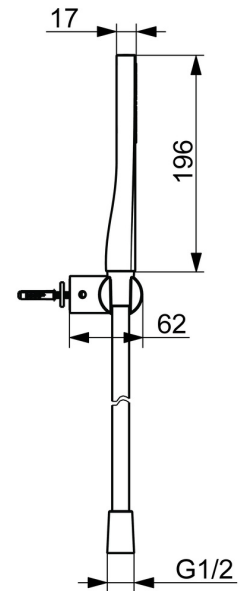

EAN: 4057304021961  
[static.hansa.com/4717013033](https://static.hansa.com/4717013033)

HANSAAURELIA A Symphony of Simplicity and Elegance.

Discover the harmony of HANSAAURELIA, a symphony of simplicity and elegance. AURELIA draws design inspiration from the exquisite elements of wild nature. From the graceful Lotus flower transformed into a spray face, designed for pure enjoyment, to the simplest curve of a tiny waterdrop shaping our hand shower, each detail reflects the beauty surrounding us in nature. Grace is key to every element, creating a seamless connection between form and function.

110mm – 1 spray face Handshower

ELEVATING YOUR MOMENTS

- Shower solutions
- Wall mounted
- Matt black
- Hand shower, Shower holder, Anti limescale technology (easy to clean), Shower hose (1250 mm), Twist guard for shower hose
- Normal - Even and soft water stream
- 1 spray function

### Flow properties

Flow-rate at 3 bar (with flow reducers) **7.8 l/min**

### Technical properties

Hot water supply **max. +65°C**  
 Working pressure **0.5-5 bar**  
 Connection size **G1/2**  
 Material **Brass/Plastic**