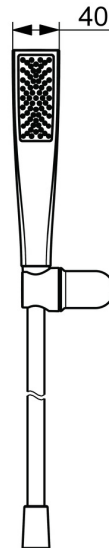

EAN: 4057304021961  
[static.hansa.com/4717013033](https://static.hansa.com/4717013033)

HANSAAURELIA A Symphony of Simplicity and Elegance.

Discover the harmony of HANSAAURELIA, a symphony of simplicity and elegance. AURELIA draws design inspiration from the exquisite elements of wild nature. From the graceful Lotus flower transformed into a spray face, designed for pure enjoyment, to the simplest curve of a tiny waterdrop shaping our hand shower, each detail reflects the beauty surrounding us in nature. Grace is key to every element, creating a seamless connection between form and function.

110mm – 1 spray face Handshower

ELEVATING YOUR MOMENTS

- Shower solutions
- Wall mounted
- Matt black
- Hand shower, Shower holder, Anti limescale technology (easy to clean), Shower hose (1250 mm), Twist guard for shower hose
- Normal - Even and soft water stream
- 1 spray function

### Flow properties

Flow-rate at 3 bar (with flow reducers) **7.8 l/min**

### Technical properties

Hot water supply **max. +65°C**  
 Working pressure **0.5-5 bar**  
 Connection size **G1/2**  
 Material **Brass/Plastic**