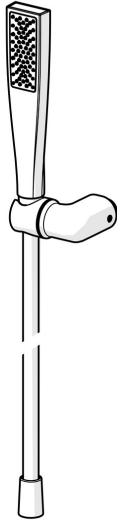

EAN: 4057304021961  
[static.hansa.com/4717013033](https://static.hansa.com/4717013033)

HANSAAURELIA A Symphony of Simplicity and Elegance.

Discover the harmony of HANSAAURELIA, a symphony of simplicity and elegance. AURELIA draws design inspiration from the exquisite elements of wild nature. From the graceful Lotus flower transformed into a spray face, designed for pure enjoyment, to the simplest curve of a tiny waterdrop shaping our hand shower, each detail reflects the beauty surrounding us in nature. Grace is key to every element, creating a seamless connection between form and function.

110mm – 1 spray face Handshower

ELEVATING YOUR MOMENTS

- Shower solutions
- Wall mounted
- Matt black
- Hand shower, Shower holder, Anti limescale technology (easy to clean), Shower hose (1250 mm), Twist guard for shower hose
- Normal - Even and soft water stream
- 1 spray function

### Flow properties

Flow-rate at 3 bar (with flow reducers) **7.8 l/min**

### Technical properties

Hot water supply **max. +65°C**  
 Working pressure **0.5-5 bar**  
 Connection size **G1/2**  
 Material **Brass/Plastic**