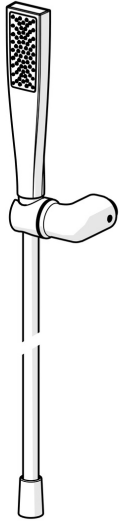

EAN: 4057304021954  
[static.hansa.com/47170130](https://static.hansa.com/47170130)

HANSAAURELIA A Symphony of Simplicity and Elegance.

Discover the harmony of HANSAAURELIA, a symphony of simplicity and elegance. AURELIA draws design inspiration from the exquisite elements of wild nature. From the graceful Lotus flower transformed into a spray face, designed for pure enjoyment, to the simplest curve of a tiny waterdrop shaping our hand shower, each detail reflects the beauty surrounding us in nature. Grace is key to every element, creating a seamless connection between form and function.

110mm – 1 spray face Handshower

ELEVATING YOUR MOMENTS

- Shower solutions
- Wall mounted
- Chrome
- Hand shower, Shower holder, Anti limescale technology (easy to clean), Shower hose (1250 mm), Twist guard for shower hose
- Normal - Even and soft water stream
- 1 spray function

### Flow properties

Flow-rate at 3 bar (with flow reducers) **7.8 l/min**

### Technical properties

Hot water supply **max. +65°C**  
 Working pressure **0.5-5 bar**  
 Connection size **G1/2**  
 Material **Brass/Plastic**