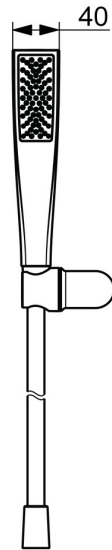

EAN: 4057304021954  
[static.hansa.com/47170130](https://static.hansa.com/47170130)

HANSAAURELIA A Symphony of Simplicity and Elegance.

Discover the harmony of HANSAAURELIA, a symphony of simplicity and elegance. AURELIA draws design inspiration from the exquisite elements of wild nature. From the graceful Lotus flower transformed into a spray face, designed for pure enjoyment, to the simplest curve of a tiny waterdrop shaping our hand shower, each detail reflects the beauty surrounding us in nature. Grace is key to every element, creating a seamless connection between form and function.

110mm – 1 spray face Handshower

ELEVATING YOUR MOMENTS

- Shower solutions
- Wall mounted
- Chrome
- Hand shower, Shower holder, Anti limescale technology (easy to clean), Shower hose (1250 mm), Twist guard for shower hose
- Normal - Even and soft water stream
- 1 spray function

### Flow properties

Flow-rate at 3 bar (with flow reducers) **7.8 l/min**

### Technical properties

Hot water supply **max. +65°C**  
 Working pressure **0.5-5 bar**  
 Connection size **G1/2**  
 Material **Brass/Plastic**