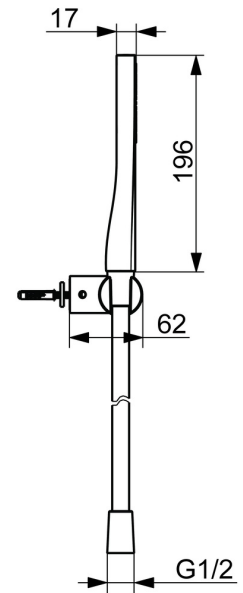

EAN: 4057304021954  
[static.hansa.com/47170130](https://static.hansa.com/47170130)

HANSAAURELIA A Symphony of Simplicity and Elegance.

Discover the harmony of HANSAAURELIA, a symphony of simplicity and elegance. AURELIA draws design inspiration from the exquisite elements of wild nature. From the graceful Lotus flower transformed into a spray face, designed for pure enjoyment, to the simplest curve of a tiny waterdrop shaping our hand shower, each detail reflects the beauty surrounding us in nature. Grace is key to every element, creating a seamless connection between form and function.

110mm – 1 spray face Handshower

ELEVATING YOUR MOMENTS

- Shower solutions
- Wall mounted
- Chrome
- Hand shower, Shower holder, Anti limescale technology (easy to clean), Shower hose (1250 mm), Twist guard for shower hose
- Normal - Even and soft water stream
- 1 spray function

### Flow properties

Flow-rate at 3 bar (with flow reducers) **7.8 l/min**

### Technical properties

Hot water supply **max. +65°C**  
 Working pressure **0.5-5 bar**  
 Connection size **G1/2**  
 Material **Brass/Plastic**