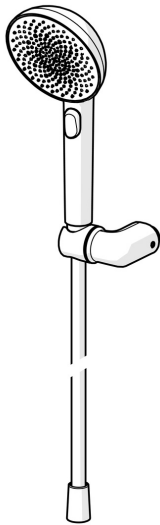

EAN: 4057304021350  
[static.hansa.com/4717012080](https://static.hansa.com/4717012080)

HANSAAURELIA A Symphony of Simplicity and Elegance.

Discover the harmony of HANSAAURELIA, a symphony of simplicity and elegance. AURELIA draws design inspiration from the exquisite elements of wild nature. From the graceful Lotus flower transformed into a spray face, designed for pure enjoyment, to the simplest curve of a tiny waterdrop shaping our hand shower, each detail reflects the beauty surrounding us in nature. Grace is key to every element, creating a seamless connection between form and function.

110mm – 3 spray face Handshower

Easy push diverter for simple selection of spray face

Elegant shower holder

ELEVATING YOUR MOMENTS

- Shower solutions
- Wall mounted
- Brushed steel
- Hand shower, Shower holder, Shower hose (1250 mm), Anti limescale technology (easy to clean), Twist guard for shower hose
- Pulsating - Strong water stream for massage or body treatment, Intense - invigorating water stream, Relaxing - Soft water stream, pleasant for entire body
- Anti-twist hose connector
- 3 spray functions

### Flow properties

Flow-rate at 3 bar (with flow reducers) **12.0 l/min**

### Technical properties

Hot water supply **max. +65°C**  
 Working pressure **0.5-5 bar**  
 Connection size **G1/2**  
 Material **Brass/Plastic**