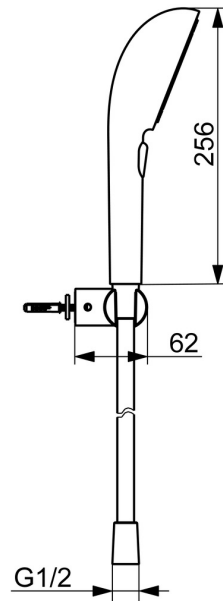

EAN: 4057304021350  
[static.hansa.com/4717012080](https://static.hansa.com/4717012080)

HANSAAURELIA A Symphony of Simplicity and Elegance.

Discover the harmony of HANSAAURELIA, a symphony of simplicity and elegance. AURELIA draws design inspiration from the exquisite elements of wild nature. From the graceful Lotus flower transformed into a spray face, designed for pure enjoyment, to the simplest curve of a tiny waterdrop shaping our hand shower, each detail reflects the beauty surrounding us in nature. Grace is key to every element, creating a seamless connection between form and function.

110mm – 3 spray face Handshower

Easy push diverter for simple selection of spray face

Elegant shower holder

ELEVATING YOUR MOMENTS

- Shower solutions
- Wall mounted
- Brushed steel
- Hand shower, Shower holder, Shower hose (1250 mm), Anti limescale technology (easy to clean), Twist guard for shower hose
- Pulsating - Strong water stream for massage or body treatment, Intense - invigorating water stream, Relaxing - Soft water stream, pleasant for entire body
- Anti-twist hose connector
- 3 spray functions

### Flow properties

Flow-rate at 3 bar (with flow reducers) **12.0 l/min**

### Technical properties

Hot water supply **max. +65°C**  
 Working pressure **0.5-5 bar**  
 Connection size **G1/2**  
 Material **Brass/Plastic**