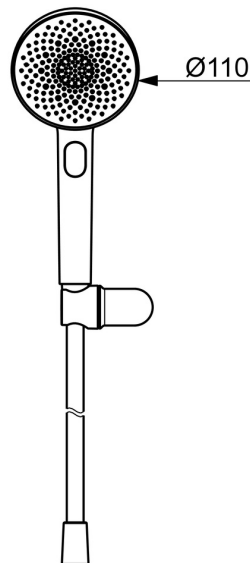

EAN: 4057304021350  
[static.hansa.com/4717012080](https://static.hansa.com/4717012080)

HANSAAURELIA A Symphony of Simplicity and Elegance.

Discover the harmony of HANSAAURELIA, a symphony of simplicity and elegance. AURELIA draws design inspiration from the exquisite elements of wild nature. From the graceful Lotus flower transformed into a spray face, designed for pure enjoyment, to the simplest curve of a tiny waterdrop shaping our hand shower, each detail reflects the beauty surrounding us in nature. Grace is key to every element, creating a seamless connection between form and function.

110mm – 3 spray face Handshower

Easy push diverter for simple selection of spray face

Elegant shower holder

ELEVATING YOUR MOMENTS

- Shower solutions
- Wall mounted
- Brushed steel
- Hand shower, Shower holder, Shower hose (1250 mm), Anti limescale technology (easy to clean), Twist guard for shower hose
- Pulsating - Strong water stream for massage or body treatment, Intense - invigorating water stream, Relaxing - Soft water stream, pleasant for entire body
- Anti-twist hose connector
- 3 spray functions

### Flow properties

Flow-rate at 3 bar (with flow reducers) **12.0 l/min**

### Technical properties

Hot water supply **max. +65°C**  
 Working pressure **0.5-5 bar**  
 Connection size **G1/2**  
 Material **Brass/Plastic**