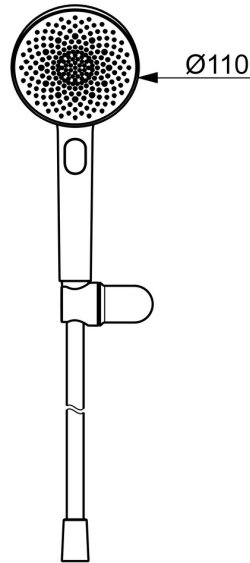

EAN: 4057304021206
static.hansa.com/4717012033

HANSAAURELIA A Symphony of Simplicity and Elegance.

Discover the harmony of HANSAAURELIA, a symphony of simplicity and elegance. AURELIA draws design inspiration from the exquisite elements of wild nature. From the graceful Lotus flower transformed into a spray face, designed for pure enjoyment, to the simplest curve of a tiny waterdrop shaping our hand shower, each detail reflects the beauty surrounding us in nature. Grace is key to every element, creating a seamless connection between form and function.

110mm – 3 spray face Handshower

Easy push diverter for simple selection of spray face

Elegant shower holder

ELEVATING YOUR MOMENTS

- Shower solutions
- Wall mounted
- Matt black
- Hand shower, Shower holder, Shower hose (1250 mm), Anti limescale technology (easy to clean), Twist guard for shower hose
- Pulsating - Strong water stream for massage or body treatment, Intense - invigorating water stream, Relaxing - Soft water stream, pleasant for entire body
- Anti-twist hose connector
- 3 spray functions

Technical data

Flow properties

Flow-rate at 3 bar (with flow reducers) **12.0 l/min**

Technical properties

Hot water supply **max. +65°C**
 Working pressure **0.5-5 bar**
 Connection size **G1/2**
 Material **Brass/Plastic**