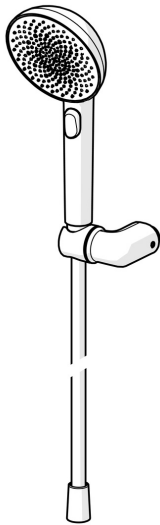

EAN: 4057304021206
static.hansa.com/4717012033

HANSAAURELIA A Symphony of Simplicity and Elegance.

Discover the harmony of HANSAAURELIA, a symphony of simplicity and elegance. AURELIA draws design inspiration from the exquisite elements of wild nature. From the graceful Lotus flower transformed into a spray face, designed for pure enjoyment, to the simplest curve of a tiny waterdrop shaping our hand shower, each detail reflects the beauty surrounding us in nature. Grace is key to every element, creating a seamless connection between form and function.

110mm – 3 spray face Handshower

Easy push diverter for simple selection of spray face

Elegant shower holder

ELEVATING YOUR MOMENTS

- Shower solutions
- Wall mounted
- Matt black
- Hand shower, Shower holder, Shower hose (1250 mm), Anti limescale technology (easy to clean), Twist guard for shower hose
- Pulsating - Strong water stream for massage or body treatment, Intense - invigorating water stream, Relaxing - Soft water stream, pleasant for entire body
- Anti-twist hose connector
- 3 spray functions

Technical data

Flow properties

Flow-rate at 3 bar (with flow reducers) **12.0 l/min**

Technical properties

Hot water supply **max. +65°C**
 Working pressure **0.5-5 bar**
 Connection size **G1/2**
 Material **Brass/Plastic**