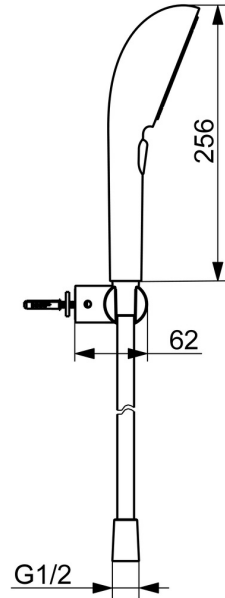

EAN: 4057304021206
static.hansa.com/4717012033

HANSAAURELIA A Symphony of Simplicity and Elegance.

Discover the harmony of HANSAAURELIA, a symphony of simplicity and elegance. AURELIA draws design inspiration from the exquisite elements of wild nature. From the graceful Lotus flower transformed into a spray face, designed for pure enjoyment, to the simplest curve of a tiny waterdrop shaping our hand shower, each detail reflects the beauty surrounding us in nature. Grace is key to every element, creating a seamless connection between form and function.

110mm – 3 spray face Handshower

Easy push diverter for simple selection of spray face

Elegant shower holder

ELEVATING YOUR MOMENTS

- Shower solutions
- Wall mounted
- Matt black
- Hand shower, Shower holder, Shower hose (1250 mm), Anti limescale technology (easy to clean), Twist guard for shower hose
- Pulsating - Strong water stream for massage or body treatment, Intense - invigorating water stream, Relaxing - Soft water stream, pleasant for entire body
- Anti-twist hose connector
- 3 spray functions

Technical data

Flow properties

Flow-rate at 3 bar (with flow reducers) **12.0 l/min**

Technical properties

Hot water supply **max. +65°C**
 Working pressure **0.5-5 bar**
 Connection size **G1/2**
 Material **Brass/Plastic**