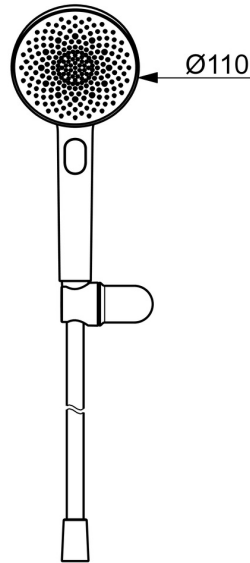

EAN: 4057304020575
static.hansa.com/47170120

HANSAAURELIA A Symphony of Simplicity and Elegance.

Discover the harmony of HANSAAURELIA, a symphony of simplicity and elegance. AURELIA draws design inspiration from the exquisite elements of wild nature. From the graceful Lotus flower transformed into a spray face, designed for pure enjoyment, to the simplest curve of a tiny waterdrop shaping our hand shower, each detail reflects the beauty surrounding us in nature. Grace is key to every element, creating a seamless connection between form and function.

110mm – 3 spray face Handshower

Easy push diverter for simple selection of spray face

Elegant shower holder

ELEVATING YOUR MOMENTS

- Shower solutions
- Wall mounted
- Chrome
- Hand shower, Shower holder, Shower hose (1250 mm), Anti limescale technology (easy to clean), Twist guard for shower hose
- Pulsating - Strong water stream for massage or body treatment, Intense - invigorating water stream, Relaxing - Soft water stream, pleasant for entire body
- Anti-twist hose connector
- 3 spray functions

Technical data

Flow properties

Flow-rate at 3 bar (with flow reducers) **12.0 l/min**

Technical properties

Hot water supply **max. +65°C**
 Working pressure **0.5-5 bar**
 Connection size **G1/2**
 Material **Brass/Plastic**