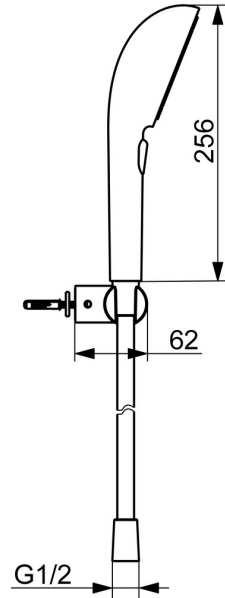

EAN: 4057304020575
static.hansa.com/47170120

HANSAAURELIA A Symphony of Simplicity and Elegance.

Discover the harmony of HANSAAURELIA, a symphony of simplicity and elegance. AURELIA draws design inspiration from the exquisite elements of wild nature. From the graceful Lotus flower transformed into a spray face, designed for pure enjoyment, to the simplest curve of a tiny waterdrop shaping our hand shower, each detail reflects the beauty surrounding us in nature. Grace is key to every element, creating a seamless connection between form and function.

110mm – 3 spray face Handshower

Easy push diverter for simple selection of spray face

Elegant shower holder

ELEVATING YOUR MOMENTS

- Shower solutions
- Wall mounted
- Chrome
- Hand shower, Shower holder, Shower hose (1250 mm), Anti limescale technology (easy to clean), Twist guard for shower hose
- Pulsating - Strong water stream for massage or body treatment, Intense - invigorating water stream, Relaxing - Soft water stream, pleasant for entire body
- Anti-twist hose connector
- 3 spray functions

Technical data

Flow properties

Flow-rate at 3 bar (with flow reducers) **12.0 l/min**

Technical properties

Hot water supply **max. +65°C**
 Working pressure **0.5-5 bar**
 Connection size **G1/2**
 Material **Brass/Plastic**