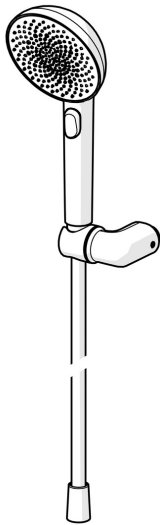

EAN: 4057304020575
static.hansa.com/47170120

HANSAAURELIA A Symphony of Simplicity and Elegance.

Discover the harmony of HANSAAURELIA, a symphony of simplicity and elegance. AURELIA draws design inspiration from the exquisite elements of wild nature. From the graceful Lotus flower transformed into a spray face, designed for pure enjoyment, to the simplest curve of a tiny waterdrop shaping our hand shower, each detail reflects the beauty surrounding us in nature. Grace is key to every element, creating a seamless connection between form and function.

110mm – 3 spray face Handshower

Easy push diverter for simple selection of spray face

Elegant shower holder

ELEVATING YOUR MOMENTS

- Shower solutions
- Wall mounted
- Chrome
- Hand shower, Shower holder, Shower hose (1250 mm), Anti limescale technology (easy to clean), Twist guard for shower hose
- Pulsating - Strong water stream for massage or body treatment, Intense - invigorating water stream, Relaxing - Soft water stream, pleasant for entire body
- Anti-twist hose connector
- 3 spray functions

Technical data

Flow properties

Flow-rate at 3 bar (with flow reducers) **12.0 l/min**

Technical properties

Hot water supply **max. +65°C**
 Working pressure **0.5-5 bar**
 Connection size **G1/2**
 Material **Brass/Plastic**