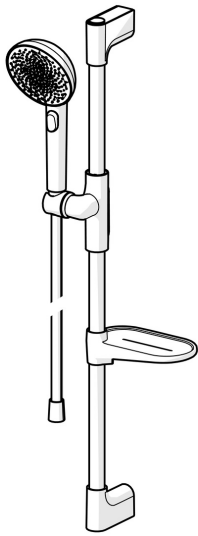

EAN: 4057304020605
static.hansa.com/47160130

HANSAAURELIA A Symphony of Simplicity and Elegance.

Discover the harmony of HANSAAURELIA, a symphony of simplicity and elegance. AURELIA draws design inspiration from the exquisite elements of wild nature. From the graceful Lotus flower transformed into a spray face, designed for pure enjoyment, to the simplest curve of a tiny waterdrop shaping our hand shower, each detail reflects the beauty surrounding us in nature. Grace is key to every element, creating a seamless connection between form and function.

110mm – 3 spray face Handshower

Easy push diverter for simple selection of spray face

Easy to adjust shower holder

ELEVATING YOUR MOMENTS

- Shower solutions
- Wall mounted
- Chrome
- Hand shower, Shower rail, Adjustable shower rail bracket, Soap dish, Shower hose (1750 mm), Variable fixing points, Anti limescale technology (easy to clean), Twist guard for shower hose
- Pulsating - Strong water stream for massage or body treatment, Intense - invigorating water stream, Relaxing - Soft water stream, pleasant for entire body
- Flexible length / can be shortened, Anti-twist hose connector
- 3 spray functions

Technical data

Flow properties

Flow-rate at 3 bar (with flow reducers) **12.0 l/min**

Technical properties

Hot water supply **max. +65°C**
 Working pressure **0.5-5 bar**
 Connection size **G1/2**
 Diameter **Ø 22 mm**
 Installation width **max 710 mm**
 Length / Height **770 mm**
 Material **Brass/Plastic**

Regulations

EN standard **EN 1112, EN 1113**
 Noise class **I (ISO 3822)**

Approvals and Declarations

Declaration of conformity **DoC**

Spare parts

SP47150130

	Name	Code
01	Slide for shower rail	1018479V
02	Soap tray Grey	1018480V-15
03	Wall bracket	1018481V