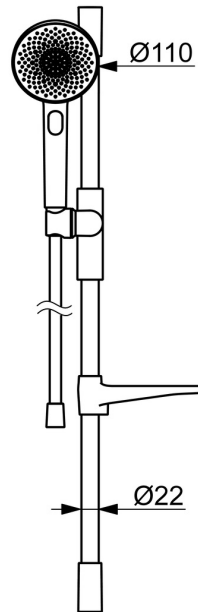

EAN: 4057304020605
static.hansa.com/47160130

HANSAAURELIA A Symphony of Simplicity and Elegance.

Discover the harmony of HANSAAURELIA, a symphony of simplicity and elegance. AURELIA draws design inspiration from the exquisite elements of wild nature. From the graceful Lotus flower transformed into a spray face, designed for pure enjoyment, to the simplest curve of a tiny waterdrop shaping our hand shower, each detail reflects the beauty surrounding us in nature. Grace is key to every element, creating a seamless connection between form and function.

110mm – 3 spray face Handshower

Easy push diverter for simple selection of spray face

Easy to adjust shower holder

ELEVATING YOUR MOMENTS

- Shower solutions
- Wall mounted
- Chrome
- Hand shower, Shower rail, Adjustable shower rail bracket, Soap dish, Shower hose (1750 mm), Variable fixing points, Anti limescale technology (easy to clean), Twist guard for shower hose
- Pulsating - Strong water stream for massage or body treatment, Intense - invigorating water stream, Relaxing - Soft water stream, pleasant for entire body
- Flexible length / can be shortened, Anti-twist hose connector
- 3 spray functions

Technical data

Flow properties

Flow-rate at 3 bar (with flow reducers) **12.0 l/min**

Technical properties

Hot water supply **max. +65°C**
 Working pressure **0.5-5 bar**
 Connection size **G1/2**
 Diameter **Ø 22 mm**
 Installation width **max 710 mm**
 Length / Height **770 mm**
 Material **Brass/Plastic**

Regulations

EN standard **EN 1112, EN 1113**
 Noise class **I (ISO 3822)**

Approvals and Declarations

Declaration of conformity **DoC**

Spare parts

SP47150130

	Name	Code
01	Slide for shower rail	1018479V
02	Soap tray Grey	1018480V-15
03	Wall bracket	1018481V