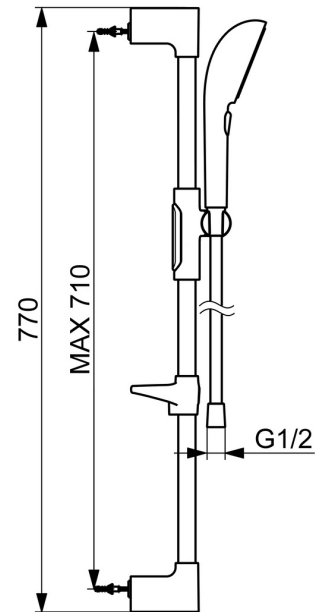

EAN: 4057304020605
static.hansa.com/47160130

HANSAAURELIA A Symphony of Simplicity and Elegance.

Discover the harmony of HANSAAURELIA, a symphony of simplicity and elegance. AURELIA draws design inspiration from the exquisite elements of wild nature. From the graceful Lotus flower transformed into a spray face, designed for pure enjoyment, to the simplest curve of a tiny waterdrop shaping our hand shower, each detail reflects the beauty surrounding us in nature. Grace is key to every element, creating a seamless connection between form and function.

110mm – 3 spray face Handshower

Easy push diverter for simple selection of spray face

Easy to adjust shower holder

ELEVATING YOUR MOMENTS

- Shower solutions
- Wall mounted
- Chrome
- Hand shower, Shower rail, Adjustable shower rail bracket, Soap dish, Shower hose (1750 mm), Variable fixing points, Anti limescale technology (easy to clean), Twist guard for shower hose
- Pulsating - Strong water stream for massage or body treatment, Intense - invigorating water stream, Relaxing - Soft water stream, pleasant for entire body
- Flexible length / can be shortened, Anti-twist hose connector
- 3 spray functions

Technical data

Flow properties

Flow-rate at 3 bar (with flow reducers) **12.0 l/min**

Technical properties

Hot water supply **max. +65°C**
 Working pressure **0.5-5 bar**
 Connection size **G1/2**
 Diameter **Ø 22 mm**
 Installation width **max 710 mm**
 Length / Height **770 mm**
 Material **Brass/Plastic**

Regulations

EN standard **EN 1112, EN 1113**
 Noise class **I (ISO 3822)**

Approvals and Declarations

Declaration of conformity **DoC**

Spare parts

SP47150130

	Name	Code
01	Slide for shower rail	1018479V
02	Soap tray Grey	1018480V-15
03	Wall bracket	1018481V