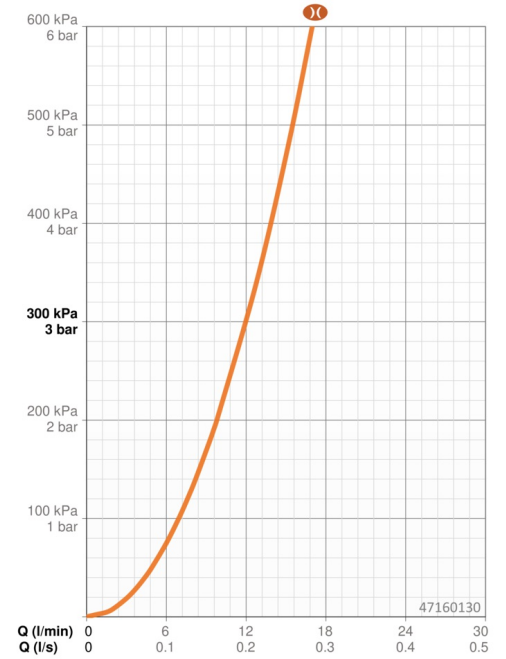

Technical data

Flow properties

Flow-rate at 3 bar (with flow reducers) **12.0 l/min**

Technical properties

Hot water supply **max. +65°C**
Working pressure **0.5-5 bar**
Connection size **G1/2**
Diameter **Ø 22 mm**
Installation width **max 710 mm**
Length / Height **770 mm**
Material **Brass/Plastic**

Regulations

EN standard **EN 1112, EN 1113**
Noise class **I (ISO 3822)**

Approvals and Declarations

Declaration of conformity **DoC**

Spare parts

SP47150130

	Name	Code
01	Slide for shower rail	1018479V
02	Soap tray Grey	1018480V-15
03	Wall bracket	1018481V