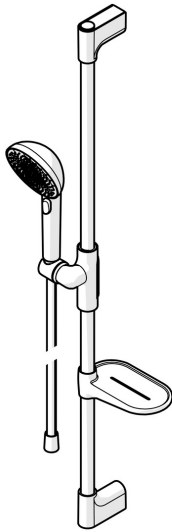

EAN: 4057304021527  
[static.hansa.com/4715013081](https://static.hansa.com/4715013081)

HANSAAURELIA A Symphony of Simplicity and Elegance.

Discover the harmony of HANSAAURELIA, a symphony of simplicity and elegance. AURELIA draws design inspiration from the exquisite elements of wild nature. From the graceful Lotus flower transformed into a spray face, designed for pure enjoyment, to the simplest curve of a tiny waterdrop shaping our hand shower, each detail reflects the beauty surrounding us in nature. Grace is key to every element, creating a seamless connection between form and function.

110mm – 3 spray face Handshower

Easy push diverter for simple selection of spray face

Easy to adjust shower holder

ELEVATING YOUR MOMENTS

- Shower solutions
- Wall mounted
- Brushed bronze
- Hand shower, Shower rail, Adjustable shower rail bracket, Soap dish, Shower hose (1750 mm), Variable fixing points, Anti limescale technology (easy to clean), Twist guard for shower hose
- Pulsating - Strong water stream for massage or body treatment, Intense - invigorating water stream, Relaxing - Soft water stream, pleasant for entire body
- Flexible length / can be shortened, Anti-twist hose connector
- 3 spray functions

### Flow properties

Flow-rate at 3 bar (with flow reducers) **12.0 l/min**

### Technical properties

Hot water supply **max. +65°C**  
 Working pressure **0.5-5 bar**  
 Connection size **G1/2**  
 Diameter **Ø 22 mm**  
 Installation width **max 910 mm**  
 Length / Height **970 mm**  
 Material **Brass/Plastic**