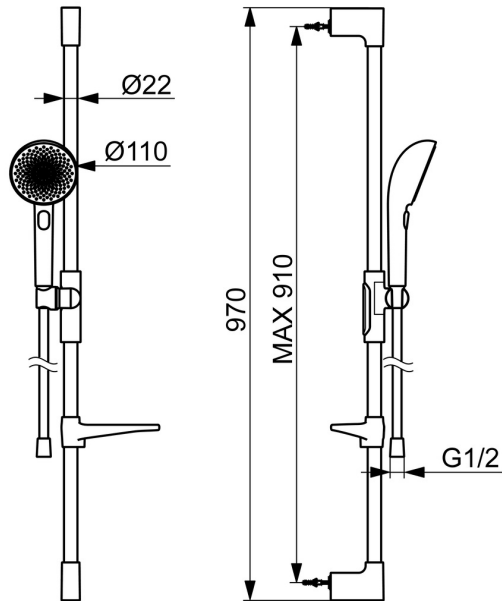

EAN: 4057304021527  
[static.hansa.com/4715013081](https://static.hansa.com/4715013081)

HANSAAURELIA A Symphony of Simplicity and Elegance.

Discover the harmony of HANSAAURELIA, a symphony of simplicity and elegance. AURELIA draws design inspiration from the exquisite elements of wild nature. From the graceful Lotus flower transformed into a spray face, designed for pure enjoyment, to the simplest curve of a tiny waterdrop shaping our hand shower, each detail reflects the beauty surrounding us in nature. Grace is key to every element, creating a seamless connection between form and function.

110mm – 3 spray face Handshower

Easy push diverter for simple selection of spray face

Easy to adjust shower holder

ELEVATING YOUR MOMENTS

- Shower solutions
- Wall mounted
- Brushed bronze
- Hand shower, Shower rail, Adjustable shower rail bracket, Soap dish, Shower hose (1750 mm), Variable fixing points, Anti limescale technology (easy to clean), Twist guard for shower hose
- Pulsating - Strong water stream for massage or body treatment, Intense - invigorating water stream, Relaxing - Soft water stream, pleasant for entire body
- Flexible length / can be shortened, Anti-twist hose connector
- 3 spray functions

### Flow properties

Flow-rate at 3 bar (with flow reducers) **12.0 l/min**

### Technical properties

Hot water supply **max. +65°C**  
 Working pressure **0.5-5 bar**  
 Connection size **G1/2**  
 Diameter **Ø 22 mm**  
 Installation width **max 910 mm**  
 Length / Height **970 mm**  
 Material **Brass/Plastic**