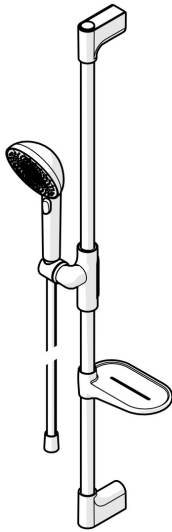

EAN: 4057304021374
static.hansa.com/4715013080

HANSAAURELIA A Symphony of Simplicity and Elegance.

Discover the harmony of HANSAAURELIA, a symphony of simplicity and elegance. AURELIA draws design inspiration from the exquisite elements of wild nature. From the graceful Lotus flower transformed into a spray face, designed for pure enjoyment, to the simplest curve of a tiny waterdrop shaping our hand shower, each detail reflects the beauty surrounding us in nature. Grace is key to every element, creating a seamless connection between form and function.

110mm – 3 spray face Handshower

Easy push diverter for simple selection of spray face

Easy to adjust shower holder

ELEVATING YOUR MOMENTS

- Shower solutions
- Wall mounted
- Brushed steel
- Hand shower, Shower rail, Adjustable shower rail bracket, Soap dish, Shower hose (1750 mm), Variable fixing points, Anti limescale technology (easy to clean), Twist guard for shower hose
- Pulsating - Strong water stream for massage or body treatment, Intense - invigorating water stream, Relaxing - Soft water stream, pleasant for entire body
- Flexible length / can be shortened, Anti-twist hose connector
- 3 spray functions

Technical data

Flow properties

Flow-rate at 3 bar (with flow reducers) **12.0 l/min**

Technical properties

Hot water supply **max. +65°C**
 Working pressure **0.5-5 bar**
 Connection size **G1/2**
 Diameter **Ø 22 mm**
 Installation width **max 910 mm**
 Length / Height **970 mm**
 Material **Brass/Plastic**