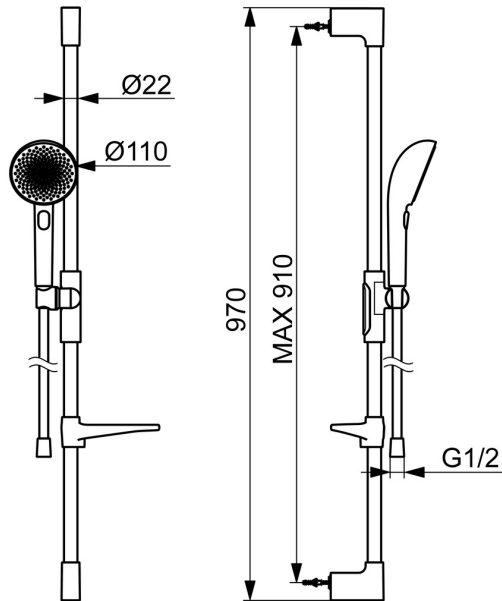

EAN: 4057304021374
static.hansa.com/4715013080

HANSAAURELIA A Symphony of Simplicity and Elegance.

Discover the harmony of HANSAAURELIA, a symphony of simplicity and elegance. AURELIA draws design inspiration from the exquisite elements of wild nature. From the graceful Lotus flower transformed into a spray face, designed for pure enjoyment, to the simplest curve of a tiny waterdrop shaping our hand shower, each detail reflects the beauty surrounding us in nature. Grace is key to every element, creating a seamless connection between form and function.

110mm – 3 spray face Handshower

Easy push diverter for simple selection of spray face

Easy to adjust shower holder

ELEVATING YOUR MOMENTS

- Shower solutions
- Wall mounted
- Brushed steel
- Hand shower, Shower rail, Adjustable shower rail bracket, Soap dish, Shower hose (1750 mm), Variable fixing points, Anti limescale technology (easy to clean), Twist guard for shower hose
- Pulsating - Strong water stream for massage or body treatment, Intense - invigorating water stream, Relaxing - Soft water stream, pleasant for entire body
- Flexible length / can be shortened, Anti-twist hose connector
- 3 spray functions

Technical data

Flow properties

Flow-rate at 3 bar (with flow reducers) **12.0 l/min**

Technical properties

Hot water supply **max. +65°C**
 Working pressure **0.5-5 bar**
 Connection size **G1/2**
 Diameter **Ø 22 mm**
 Installation width **max 910 mm**
 Length / Height **970 mm**
 Material **Brass/Plastic**