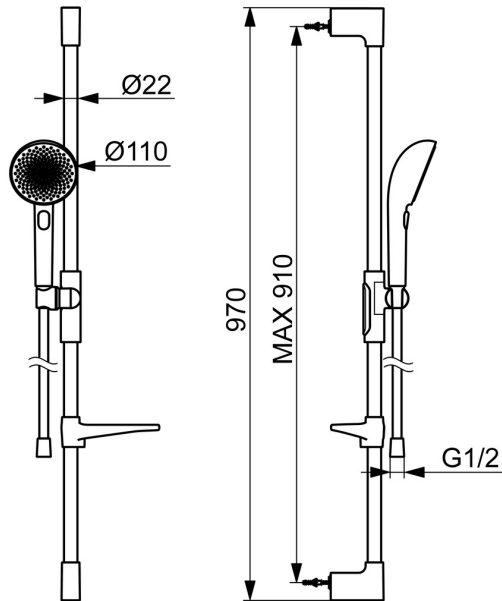

EAN: 4057304021220  
[static.hansa.com/4715013033](https://static.hansa.com/4715013033)

HANSAAURELIA A Symphony of Simplicity and Elegance.

Discover the harmony of HANSAAURELIA, a symphony of simplicity and elegance. AURELIA draws design inspiration from the exquisite elements of wild nature. From the graceful Lotus flower transformed into a spray face, designed for pure enjoyment, to the simplest curve of a tiny waterdrop shaping our hand shower, each detail reflects the beauty surrounding us in nature. Grace is key to every element, creating a seamless connection between form and function.

110mm – 3 spray face Handshower

Easy push diverter for simple selection of spray face

Easy to adjust shower holder

ELEVATING YOUR MOMENTS

- Shower solutions
- Wall mounted
- Matt black
- Hand shower, Shower rail, Adjustable shower rail bracket, Soap dish, Shower hose (1750 mm), Variable fixing points, Anti limescale technology (easy to clean), Twist guard for shower hose
- Pulsating - Strong water stream for massage or body treatment, Intense - invigorating water stream, Relaxing - Soft water stream, pleasant for entire body
- Flexible length / can be shortened, Anti-twist hose connector
- 3 spray functions

### Flow properties

Flow-rate at 3 bar (with flow reducers) **12.0 l/min**

### Technical properties

Hot water supply **max. +65°C**  
 Working pressure **0.5-5 bar**  
 Connection size **G1/2**  
 Diameter **Ø 22 mm**  
 Installation width **max 910 mm**  
 Length / Height **970 mm**  
 Material **Brass/Plastic**