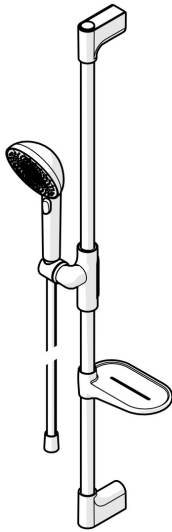

EAN: 4057304021220  
[static.hansa.com/4715013033](https://static.hansa.com/4715013033)

HANSAAURELIA A Symphony of Simplicity and Elegance.

Discover the harmony of HANSAAURELIA, a symphony of simplicity and elegance. AURELIA draws design inspiration from the exquisite elements of wild nature. From the graceful Lotus flower transformed into a spray face, designed for pure enjoyment, to the simplest curve of a tiny waterdrop shaping our hand shower, each detail reflects the beauty surrounding us in nature. Grace is key to every element, creating a seamless connection between form and function.

110mm – 3 spray face Handshower

Easy push diverter for simple selection of spray face

Easy to adjust shower holder

ELEVATING YOUR MOMENTS

- Shower solutions
- Wall mounted
- Matt black
- Hand shower, Shower rail, Adjustable shower rail bracket, Soap dish, Shower hose (1750 mm), Variable fixing points, Anti limescale technology (easy to clean), Twist guard for shower hose
- Pulsating - Strong water stream for massage or body treatment, Intense - invigorating water stream, Relaxing - Soft water stream, pleasant for entire body
- Flexible length / can be shortened, Anti-twist hose connector
- 3 spray functions

### Flow properties

Flow-rate at 3 bar (with flow reducers) **12.0 l/min**

### Technical properties

Hot water supply **max. +65°C**  
 Working pressure **0.5-5 bar**  
 Connection size **G1/2**  
 Diameter **Ø 22 mm**  
 Installation width **max 910 mm**  
 Length / Height **970 mm**  
 Material **Brass/Plastic**