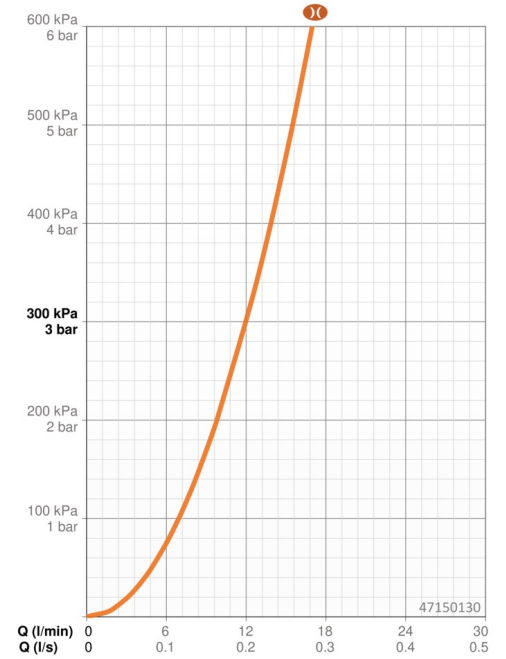

Technical data

Flow properties

Flow-rate at 3 bar (with flow reducers) **12.0 l/min**

Technical properties

Hot water supply **max. +65°C**
Working pressure **0.5-5 bar**
Connection size **G1/2**
Diameter **Ø 22 mm**
Installation width **max 910 mm**
Length / Height **970 mm**
Material **Brass/Plastic**

Regulations

EN standard **EN 1112, EN 1113**
Noise class **I (ISO 3822)**

Approvals and Declarations

Declaration of conformity **DoC**

Spare parts

SP47150130

	Name	Code
01	Slide for shower rail	1018479V
02	Soap tray Grey	1018480V-15
03	Wall bracket	1018481V