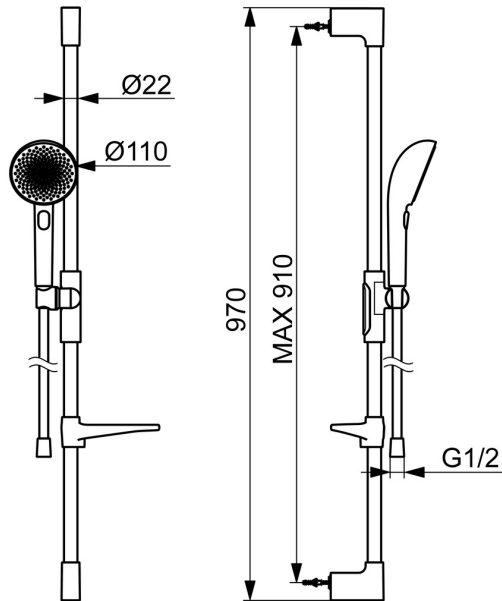

EAN: 4057304020612
static.hansa.com/47150130

HANSAAURELIA A Symphony of Simplicity and Elegance.

Discover the harmony of HANSAAURELIA, a symphony of simplicity and elegance. AURELIA draws design inspiration from the exquisite elements of wild nature. From the graceful Lotus flower transformed into a spray face, designed for pure enjoyment, to the simplest curve of a tiny waterdrop shaping our hand shower, each detail reflects the beauty surrounding us in nature. Grace is key to every element, creating a seamless connection between form and function.

110mm – 3 spray face Handshower

Easy push diverter for simple selection of spray face

Easy to adjust shower holder

ELEVATING YOUR MOMENTS

- Shower solutions
- Wall mounted
- Chrome
- Hand shower, Shower rail, Adjustable shower rail bracket, Soap dish, Shower hose (1750 mm), Variable fixing points, Anti limescale technology (easy to clean), Twist guard for shower hose
- Pulsating - Strong water stream for massage or body treatment, Intense - invigorating water stream, Relaxing - Soft water stream, pleasant for entire body
- Flexible length / can be shortened, Anti-twist hose connector
- 3 spray functions

Technical data

Flow properties

Flow-rate at 3 bar (with flow reducers) **12.0 l/min**

Technical properties

Hot water supply **max. +65°C**
 Working pressure **0.5-5 bar**
 Connection size **G1/2**
 Diameter **Ø 22 mm**
 Installation width **max 910 mm**
 Length / Height **970 mm**
 Material **Brass/Plastic**

Regulations

EN standard **EN 1112, EN 1113**
 Noise class **I (ISO 3822)**

Approvals and Declarations

Declaration of conformity **DoC**

Spare parts

SP47150130

	Name	Code
01	Slide for shower rail	1018479V
02	Soap tray Grey	1018480V-15
03	Wall bracket	1018481V