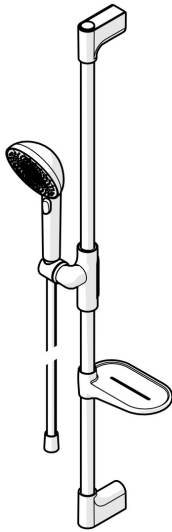

EAN: 4057304020612
static.hansa.com/47150130

HANSAAURELIA A Symphony of Simplicity and Elegance.

Discover the harmony of HANSAAURELIA, a symphony of simplicity and elegance. AURELIA draws design inspiration from the exquisite elements of wild nature. From the graceful Lotus flower transformed into a spray face, designed for pure enjoyment, to the simplest curve of a tiny waterdrop shaping our hand shower, each detail reflects the beauty surrounding us in nature. Grace is key to every element, creating a seamless connection between form and function.

110mm – 3 spray face Handshower

Easy push diverter for simple selection of spray face

Easy to adjust shower holder

ELEVATING YOUR MOMENTS

- Shower solutions
- Wall mounted
- Chrome
- Hand shower, Shower rail, Adjustable shower rail bracket, Soap dish, Shower hose (1750 mm), Variable fixing points, Anti limescale technology (easy to clean), Twist guard for shower hose
- Pulsating - Strong water stream for massage or body treatment, Intense - invigorating water stream, Relaxing - Soft water stream, pleasant for entire body
- Flexible length / can be shortened, Anti-twist hose connector
- 3 spray functions

Technical data

Flow properties

Flow-rate at 3 bar (with flow reducers) **12.0 l/min**

Technical properties

Hot water supply **max. +65°C**
 Working pressure **0.5-5 bar**
 Connection size **G1/2**
 Diameter **Ø 22 mm**
 Installation width **max 910 mm**
 Length / Height **970 mm**
 Material **Brass/Plastic**

Regulations

EN standard **EN 1112, EN 1113**
 Noise class **I (ISO 3822)**

Approvals and Declarations

Declaration of conformity **DoC**

Spare parts

SP47150130

	Name	Code
01	Slide for shower rail	1018479V
02	Soap tray Grey	1018480V-15
03	Wall bracket	1018481V