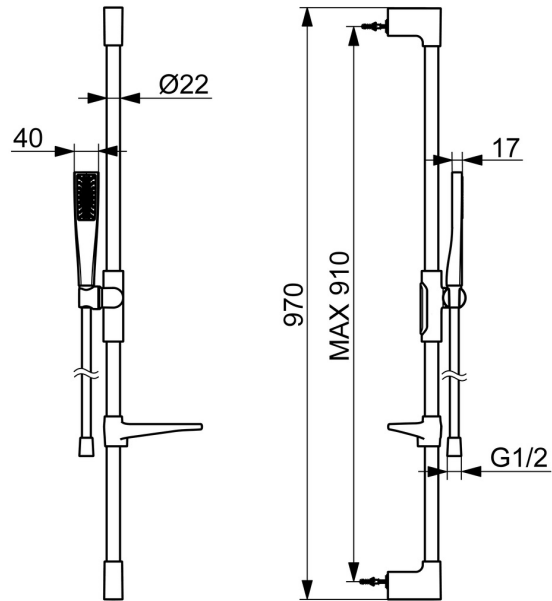

EAN: 4057304021947
static.hansa.com/4715012033

HANSAAURELIA A Symphony of Simplicity and Elegance.

Discover the harmony of HANSAAURELIA, a symphony of simplicity and elegance. AURELIA draws design inspiration from the exquisite elements of wild nature. From the graceful Lotus flower transformed into a spray face, designed for pure enjoyment, to the simplest curve of a tiny waterdrop shaping our hand shower, each detail reflects the beauty surrounding us in nature. Grace is key to every element, creating a seamless connection between form and function.

110mm – 1 spray face Handshower
 Elegant shower holder

ELEVATING YOUR MOMENTS

- Shower solutions
- Wall mounted
- Matt black
- Hand shower, Shower hose (1750 mm), Twist guard for shower hose
- Normal - Even and soft water stream
- 1 spray function

Technical data

Flow properties

Flow-rate at 3 bar (with flow reducers) **7.8 l/min**

Technical properties

Hot water supply **max. +65°C**
 Working pressure **0.5-5 bar**
 Connection size **G1/2**
 Diameter **Ø 22 mm**
 Installation width **max 910 mm**
 Length / Height **970 mm**
 Material **Brass/Plastic**