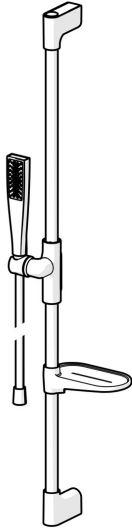

EAN: 4057304021947
static.hansa.com/4715012033

HANSAAURELIA A Symphony of Simplicity and Elegance.

Discover the harmony of HANSAAURELIA, a symphony of simplicity and elegance. AURELIA draws design inspiration from the exquisite elements of wild nature. From the graceful Lotus flower transformed into a spray face, designed for pure enjoyment, to the simplest curve of a tiny waterdrop shaping our hand shower, each detail reflects the beauty surrounding us in nature. Grace is key to every element, creating a seamless connection between form and function.

110mm – 1 spray face Handshower
 Elegant shower holder

ELEVATING YOUR MOMENTS

- Shower solutions
- Wall mounted
- Matt black
- Hand shower, Shower hose (1750 mm), Twist guard for shower hose
- Normal - Even and soft water stream
- 1 spray function

Technical data

Flow properties

Flow-rate at 3 bar (with flow reducers) **7.8 l/min**

Technical properties

Hot water supply **max. +65°C**
 Working pressure **0.5-5 bar**
 Connection size **G1/2**
 Diameter **Ø 22 mm**
 Installation width **max 910 mm**
 Length / Height **970 mm**
 Material **Brass/Plastic**