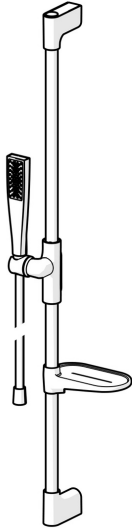

EAN: 4057304021930
static.hansa.com/47150120

HANSAAURELIA A Symphony of Simplicity and Elegance.

Discover the harmony of HANSAAURELIA, a symphony of simplicity and elegance. AURELIA draws design inspiration from the exquisite elements of wild nature. From the graceful Lotus flower transformed into a spray face, designed for pure enjoyment, to the simplest curve of a tiny waterdrop shaping our hand shower, each detail reflects the beauty surrounding us in nature. Grace is key to every element, creating a seamless connection between form and function.

110mm – 1 spray face Handshower
 Elegant shower holder

ELEVATING YOUR MOMENTS

- Shower solutions
- Wall mounted
- Chrome
- Hand shower, Shower hose (1750 mm), Twist guard for shower hose
- Normal - Even and soft water stream
- 1 spray function

Technical data

Flow properties

Flow-rate at 3 bar (with flow reducers) **7.8 l/min**

Technical properties

Hot water supply **max. +65°C**
 Working pressure **0.5-5 bar**
 Connection size **G1/2**
 Diameter **Ø 22 mm**
 Installation width **max 910 mm**
 Length / Height **970 mm**
 Material **Brass/Plastic**

Regulations

EN standard **EN 1112, EN 1113**
 Noise class **I (ISO 3822)**

Approvals and Declarations

Declaration of conformity **DoC**

Spare parts

SP47150130

	Name	Code
01	Slide for shower rail	1018479V
02	Soap tray Grey	1018480V-15
03	Wall bracket	1018481V