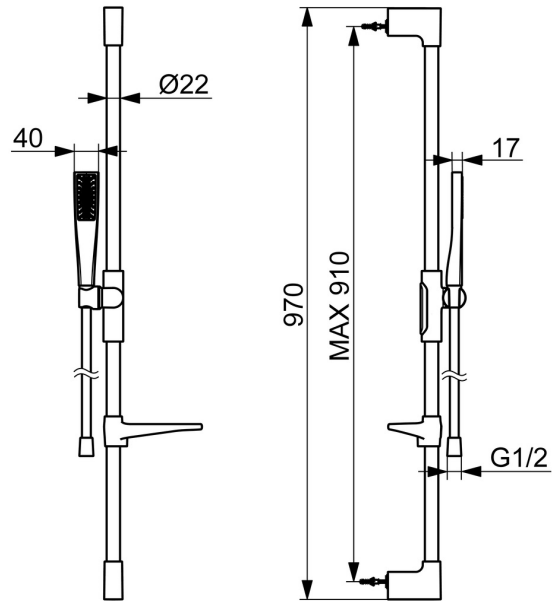

EAN: 4057304021930
static.hansa.com/47150120

HANSAAURELIA A Symphony of Simplicity and Elegance.

Discover the harmony of HANSAAURELIA, a symphony of simplicity and elegance. AURELIA draws design inspiration from the exquisite elements of wild nature. From the graceful Lotus flower transformed into a spray face, designed for pure enjoyment, to the simplest curve of a tiny waterdrop shaping our hand shower, each detail reflects the beauty surrounding us in nature. Grace is key to every element, creating a seamless connection between form and function.

110mm – 1 spray face Handshower
 Elegant shower holder

ELEVATING YOUR MOMENTS

- Shower solutions
- Wall mounted
- Chrome
- Hand shower, Shower hose (1750 mm), Twist guard for shower hose
- Normal - Even and soft water stream
- 1 spray function

Technical data

Flow properties

Flow-rate at 3 bar (with flow reducers) **7.8 l/min**

Technical properties

Hot water supply **max. +65°C**
 Working pressure **0.5-5 bar**
 Connection size **G1/2**
 Diameter **Ø 22 mm**
 Installation width **max 910 mm**
 Length / Height **970 mm**
 Material **Brass/Plastic**

Regulations

EN standard **EN 1112, EN 1113**
 Noise class **I (ISO 3822)**

Approvals and Declarations

Declaration of conformity **DoC**

Spare parts

SP47150130

	Name	Code
01	Slide for shower rail	1018479V
02	Soap tray Grey	1018480V-15
03	Wall bracket	1018481V