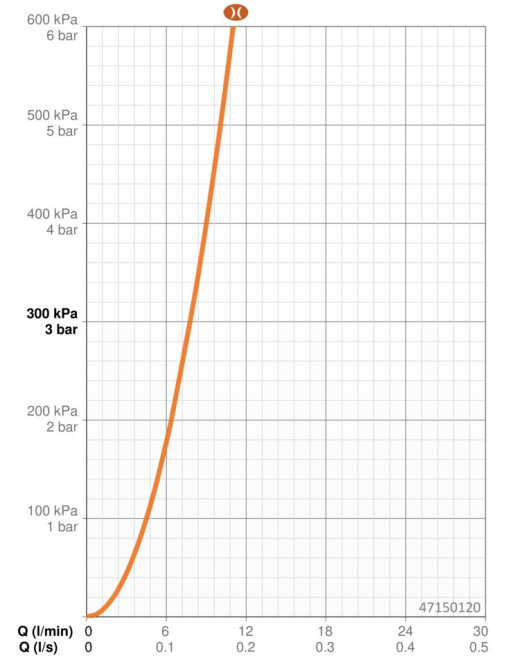

Technical data

Flow properties

Flow-rate at 3 bar (with flow reducers) **7.8 l/min**

Technical properties

Hot water supply **max. +65°C**
Working pressure **0.5-5 bar**
Connection size **G1/2**
Diameter **Ø 22 mm**
Installation width **max 910 mm**
Length / Height **970 mm**
Material **Brass/Plastic**

Regulations

EN standard **EN 1112, EN 1113**
Noise class **I (ISO 3822)**

Approvals and Declarations

Declaration of conformity **DoC**

Spare parts

SP47150130

	Name	Code
01	Slide for shower rail	1018479V
02	Soap tray Grey	1018480V-15
03	Wall bracket	1018481V