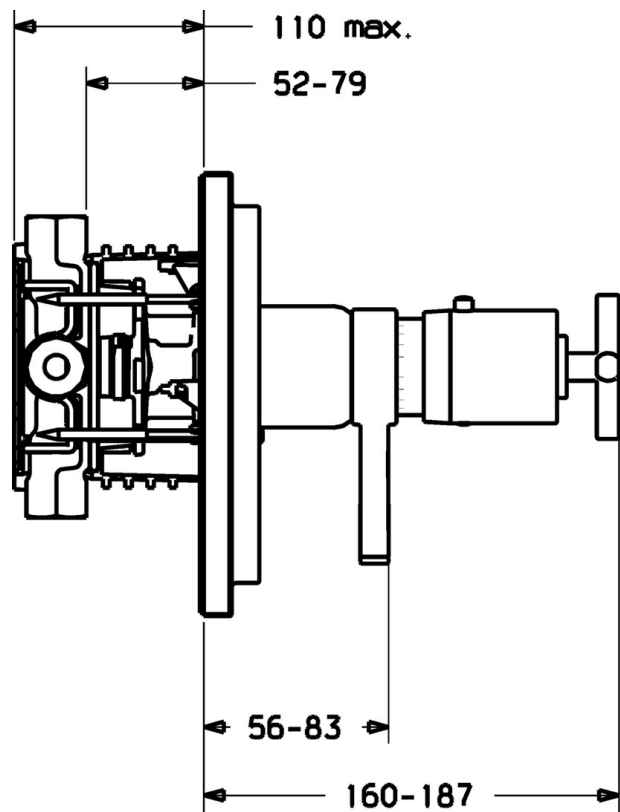

EAN: 4015474113985  
[static.hansa.com/47109041](http://static.hansa.com/47109041)

- Shower solutions
- Thermostatic, Trim Kit
- Concealed wall mounting
- Chrome
- Two operating levers/handles, Flow control handle, Cross shape
- Thermostatic cartridge for automatic temperature control
- Square rosette

## Technical data

### Technical properties

Hot water supply	max. +80°C
Working pressure	1-10 bar

### SP47109041

	Name	Code
1	Lever Discontinued	59912603
1.6	Adapter	59912894
1.7	Temperature adjustment limiter	59912893
2	Covering cap Discontinued	59912600
2.1	Covering cap Discontinued	59912896
2.3	Screw, M5x23, SW3 Discontinued	59913012
2.7	Fixing part	59912888
2.9	Fixing plate	59913034
2.10	Screw, M4.5x80	59912890
3	Temperature control handle Discontinued	59912604
3.1	Screw, M6x16, SW2.5	59911727
5.6	Plug	59912981
6	Thermostatic cartridge, 1/2" Varox	59912843
6.1	O-ring, d 26x2	59911081
7	Functional unit, H/C reversed Discontinued	59912979
7	Functional unit Discontinued	59912904
7.1	Blind nut	59912984
7.4	Connection nipple, (2014-)	59913885
7.5	O-ring, d 14x2	59912982
7.6	Ring	59912989
7.7	O-ring, 50.52x1.78	59906841
N.I.	Rebound pin	59912005
N.I.	Raising kit, 20 mm	59912754