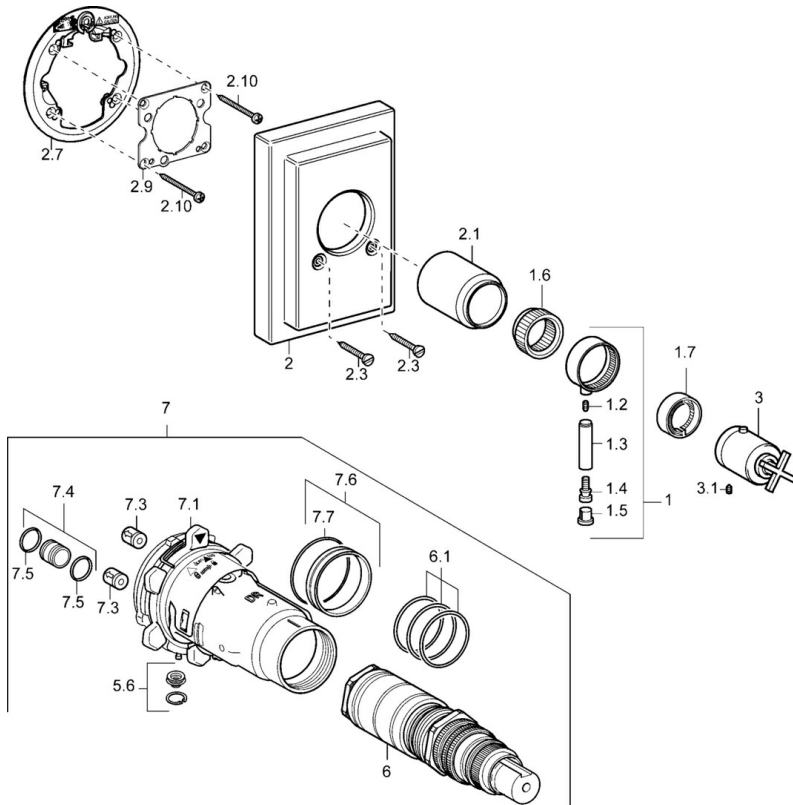

EAN: 4015474113985  
[static.hansa.com/47109041](http://static.hansa.com/47109041)

- Shower solutions
- Thermostatic, Trim Kit
- Concealed wall mounting
- Chrome
- Two operating levers/handles, Flow control handle, Cross shape
- Thermostatic cartridge for automatic temperature control
- Square rosette

## Technical data

### Technical properties

Hot water supply	max. +80°C
Working pressure	1-10 bar

### SP47109041

	Name	Code
1	Lever Discontinued	59912603
1.6	Adapter	59912894
1.7	Temperature adjustment limiter	59912893
2	Covering cap Discontinued	59912600
2.1	Covering cap Discontinued	59912896
2.3	Screw, M5x23, SW3 Discontinued	59913012
2.7	Fixing part	59912888
2.9	Fixing plate	59913034
2.10	Screw, M4.5x80	59912890
3	Temperature control handle Discontinued	59912604
3.1	Screw, M6x16, SW2.5	59911727
5.6	Plug	59912981
6	Thermostatic cartridge, 1/2" Varox	59912843
6.1	O-ring, d 26x2	59911081
7	Functional unit, H/C reversed Discontinued	59912979
7	Functional unit Discontinued	59912904
7.1	Blind nut	59912984
7.4	Connection nipple, (2014-)	59913885
7.5	O-ring, d 14x2	59912982
7.6	Ring	59912989
7.7	O-ring, 50.52x1.78	59906841
N.I.	Rebound pin	59912005
N.I.	Raising kit, 20 mm	59912754