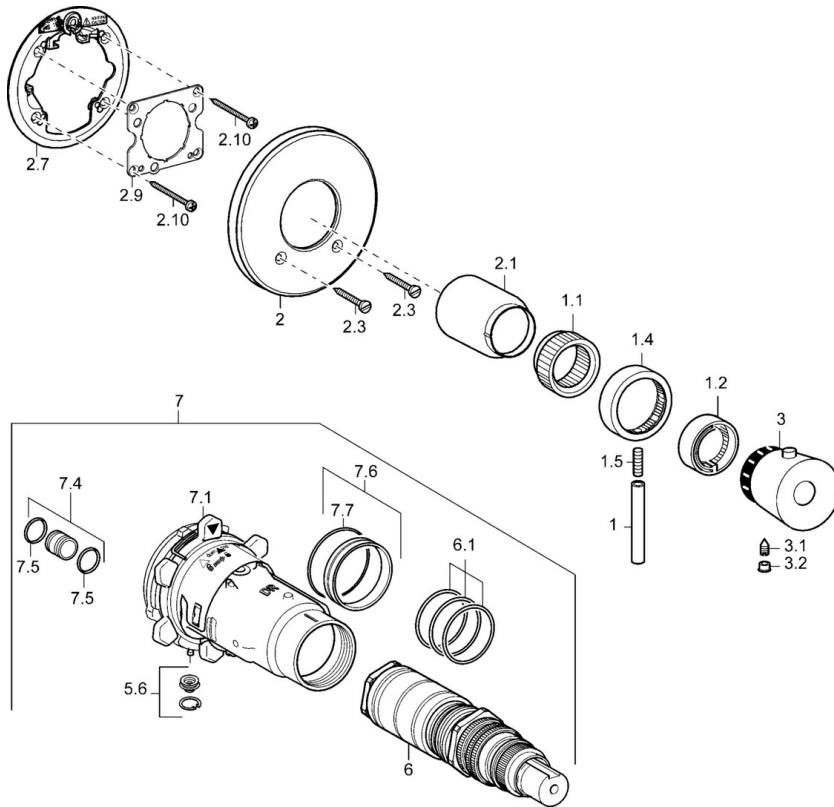

EAN: 4015474112735
static.hansa.com/46619041

- Shower solutions
- Thermostatic, Trim Kit
- Concealed wall mounting
- Temperature control handle, Flow control handle
- Thermostatic cartridge for automatic temperature control
- Round rosette

Technical data

Technical properties

Hot water supply	max. +80°C
Working pressure	1-10 bar

Regulations

EN standard	EN 1111
-------------	---------

Spare parts

SP46619041

	Name	Code
1	Lever, 80 mm	59912128
1.1	Adapter	59912894
1.2	Temperature adjustment limiter	59912893
1.4	Flow control handle	59912130
1.5	Screw, M6x20	59911228
2	Cover flange Discontinued	59912538
2.1	Covering cap Discontinued	59912922
2.3	Screw, M5x25	59912881
2.7	Fixing part	59912888
2.9	Fixing plate	59913034
2.10	Screw, M4.5x80	59912890
3	Temperature control handle Discontinued	59912541
3.1	Screw, M6x9.5	59901609
3.2	Cover plug	59911840
5.6	Plug	59912981
6	Thermostatic cartridge, 1/2" Varox	59912843
6.1	O-ring, d 26x2	59911081
7	Functional unit, H/C reversed Discontinued	59912979
7	Functional unit Discontinued	59912904
7.1	Blind nut	59912984
7.4	Connection nipple, (2014-)	59913885
7.5	O-ring, d 14x2	59912982
7.6	Ring	59912989
7.7	O-ring, 50.52x1.78	59906841
N.I.	Raising kit, 20 mm	59912754
N.I.	Rebound pin	59912005