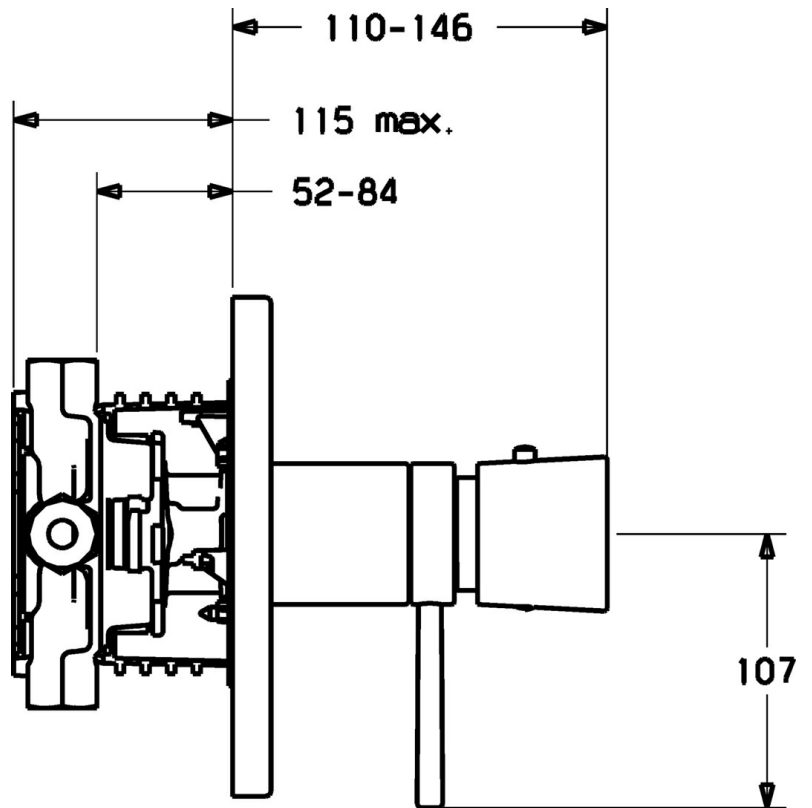

EAN: 4015474112735
static.hansa.com/46619041

- Shower solutions
- Thermostatic, Trim Kit
- Concealed wall mounting
- Temperature control handle, Flow control handle
- Thermostatic cartridge for automatic temperature control
- Round rosette

Technical data

Technical properties

Hot water supply	max. +80°C
Working pressure	1-10 bar

Regulations

EN standard	EN 1111
-------------	---------

Spare parts

SP46619041

	Name	Code
1	Lever, 80 mm	59912128
1.1	Adapter	59912894
1.2	Temperature adjustment limiter	59912893
1.4	Flow control handle	59912130
1.5	Screw, M6x20	59911228
2	Cover flange Discontinued	59912538
2.1	Covering cap Discontinued	59912922
2.3	Screw, M5x25	59912881
2.7	Fixing part	59912888
2.9	Fixing plate	59913034
2.10	Screw, M4.5x80	59912890
3	Temperature control handle Discontinued	59912541
3.1	Screw, M6x9.5	59901609
3.2	Cover plug	59911840
5.6	Plug	59912981
6	Thermostatic cartridge, 1/2" Varox	59912843
6.1	O-ring, d 26x2	59911081
7	Functional unit, H/C reversed Discontinued	59912979
7	Functional unit Discontinued	59912904
7.1	Blind nut	59912984
7.4	Connection nipple, (2014-)	59913885
7.5	O-ring, d 14x2	59912982
7.6	Ring	59912989
7.7	O-ring, 50.52x1.78	59906841
N.I.	Raising kit, 20 mm	59912754
N.I.	Rebound pin	59912005