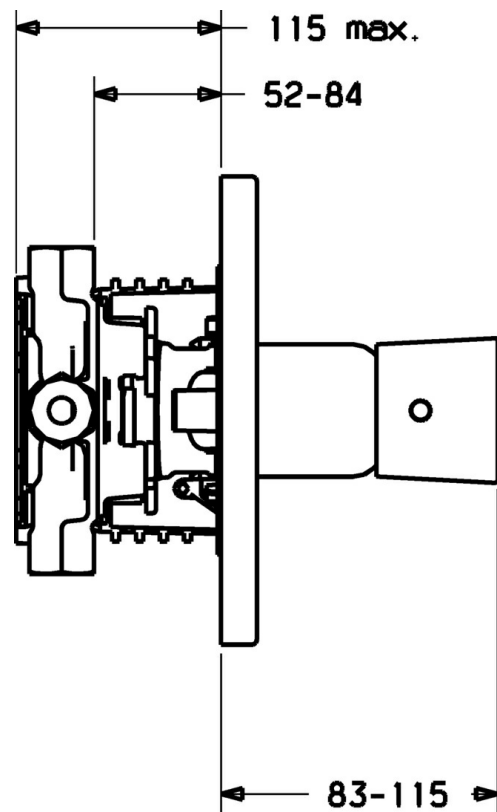

EAN: 4015474112773
static.hansa.com/46609041

- Shower solutions
- Thermostatic, Trim Kit
- Concealed wall mounting
- Chrome
- Temperature control handle
- Thermostatic cartridge for automatic temperature control, Non-return valve(s)
- Round rosette

Technical data

Technical properties

Hot water supply	max. +80°C
Working pressure	1-10 bar
Backflow prevention (EN1717)	EB

Regulations

EN standard	EN 1111
-------------	----------------

Spare parts

SP46609041

	Name	Code
2	Cover flange Discontinued	59912538
2.1	Covering cap Discontinued	59912891
2.2	Retaining ring	59912892
2.3	Screw, M5x25	59912881
2.7	Fixing part	59912888
2.9	Fixing plate	59913034
2.10	Screw, M4.5x80	59912890
3	Temperature control handle Discontinued	59912541
3.1	Screw, M6x9.5	59901609
3.2	Cover plug	59911840
6	Thermostatic cartridge	59911525
6	Thermostatic cartridge, H/C reversed	59911527
6.1	O-ring, d 26x2	59911081
6.2	Eye screw, M34x1, AF36	59912988
7	Functional unit Discontinued	59912903
7.1	Blind nut	59912984
7.3	Non-return valve	59905714
7.4	Connection nipple, (2014-)	59913885
7.5	O-ring, d 14x2	59912982
7.6	Ring	59912989
7.7	O-ring, 50.52x1.78	59906841
N.I.	Raising kit, 20 mm	59912754
N.I.	Rebound pin	59912005