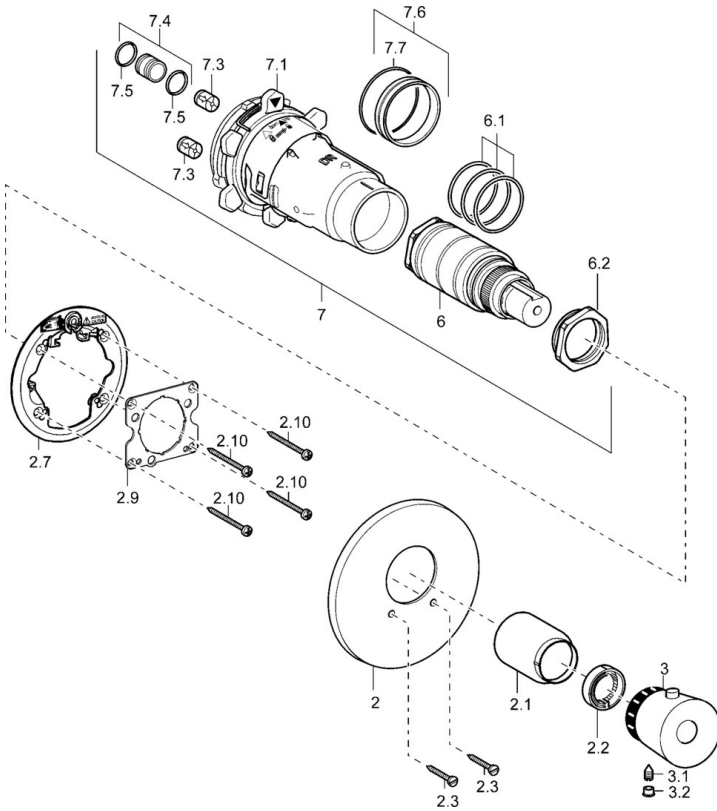

EAN: 4015474112773
static.hansa.com/46609041

- Shower solutions
- Thermostatic, Trim Kit
- Concealed wall mounting
- Chrome
- Temperature control handle
- Thermostatic cartridge for automatic temperature control, Non-return valve(s)
- Round rosette

Technical data

Technical properties

Hot water supply	max. +80°C
Working pressure	1-10 bar
Backflow prevention (EN1717)	EB

Regulations

EN standard	EN 1111
-------------	----------------

Spare parts

SP46609041

	Name	Code
2	Cover flange Discontinued	59912538
2.1	Covering cap Discontinued	59912891
2.2	Retaining ring	59912892
2.3	Screw, M5x25	59912881
2.7	Fixing part	59912888
2.9	Fixing plate	59913034
2.10	Screw, M4.5x80	59912890
3	Temperature control handle Discontinued	59912541
3.1	Screw, M6x9.5	59901609
3.2	Cover plug	59911840
6	Thermostatic cartridge	59911525
6	Thermostatic cartridge, H/C reversed	59911527
6.1	O-ring, d 26x2	59911081
6.2	Eye screw, M34x1, AF36	59912988
7	Functional unit Discontinued	59912903
7.1	Blind nut	59912984
7.3	Non-return valve	59905714
7.4	Connection nipple, (2014-)	59913885
7.5	O-ring, d 14x2	59912982
7.6	Ring	59912989
7.7	O-ring, 50.52x1.78	59906841
N.I.	Raising kit, 20 mm	59912754
N.I.	Rebound pin	59912005