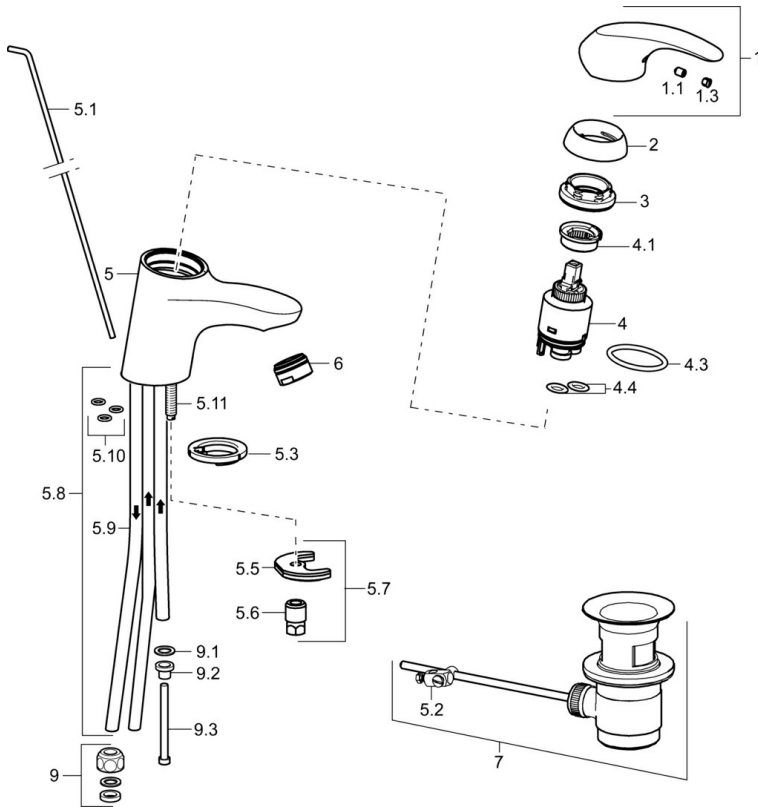

EAN: 4015474238015  
[static.hansa.com/46341103](http://static.hansa.com/46341103)

- Washbasin
- Single-lever, Low pressure
- Deck mounted
- Chrome
- Fixed spout
- Laminar stream, Standard aerator
- Hot/Cold symbols, Single operating lever/handle
- Pop-up waste with draw-rod
- Copper inlet pipes
- Inner body made of DZR brass

## Technical data

### Technical properties

DN-size (nominal dimension)	<b>DN15</b>
Hot water supply	<b>max. +80°C</b>
Working pressure	<b>0.5-5 bar</b>
Connection size	<b>Ø 8 mm</b>
Projection	<b>102 mm</b>
Material	<b>Brass</b>

### SP46341103

	Name	Code
1	Lever	59913678
1.1	Screw, M5x8, SW2.5	59904755
1.3	Symbol plug Grey	59912112
2	Covering cap, 33x3 mm	59912504
3	Tightening nut, M40x1	1003409V
4	Cartridge, 3.5 Eco	59912324
4	Cartridge, 3.5 Classic	59913075
4.1	Temperature adjustment limiter	59912325
4.3	O-ring, d 28.24x2.62 Discontinued	59912590
4.4	O-ring, d 10.10x1.60 Discontinued	59905072
5.1	Pop-up operating rod	59913214
5.2	Swivel joint	59904624
5.3	Bottom seal	59914591
5.5	Fixing plate	59904765
5.6	Screw, M8x1, SW13	59904766
5.7	Fixing set	59912113
5.8	Pipe Discontinued	59913398
5.9	Pipe, M8x1, L=560	59912806
5.10	O-ring, 6x1.4	59913266
5.11	Fixing screw, M8x1, L=140	59912474
6	Aerator, M24x1 Discontinued	59913410
7	Pop-up waste	59904620
9	Fitting nut	59904969
9.1	Sealing kit, 14.9x8.5x1	59902352
9.2	Sealing kit, 10x8	59902272
9.3	Hose	59902151
N.I.	Key, SW30/34	59912108