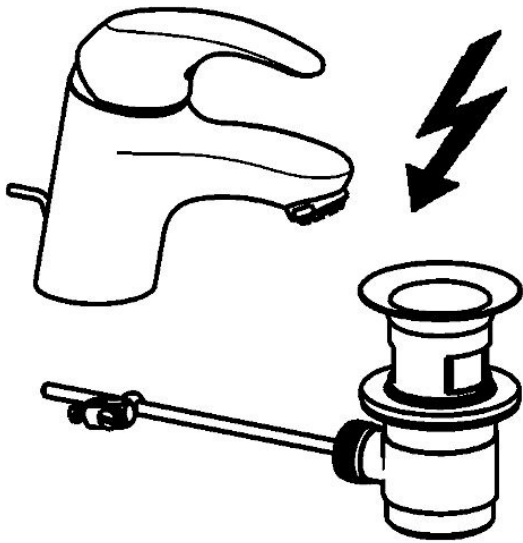

EAN: 4015474238015  
[static.hansa.com/46341103](http://static.hansa.com/46341103)

- Washbasin
- Single-lever, Low pressure
- Deck mounted
- Chrome
- Fixed spout
- Laminar stream, Standard aerator
- Hot/Cold symbols, Single operating lever/handle
- Pop-up waste with draw-rod
- Copper inlet pipes
- Inner body made of DZR brass

### Technical properties

DN-size (nominal dimension)	<b>DN15</b>
Hot water supply	<b>max. +80°C</b>
Working pressure	<b>0.5-5 bar</b>
Connection size	<b>Ø 8 mm</b>
Projection	<b>102 mm</b>
Material	<b>Brass</b>

### SP46341103

	Name	Code
1	Lever	59913678
1.1	Screw, M5x8, SW2.5	59904755
1.3	Symbol plug Grey	59912112
2	Covering cap, 33x3 mm	59912504
3	Tightening nut, M40x1	1003409V
4	Cartridge, 3.5 Eco	59912324
4	Cartridge, 3.5 Classic	59913075
4.1	Temperature adjustment limiter	59912325
4.3	O-ring, d 28.24x2.62 Discontinued	59912590
4.4	O-ring, d 10.10x1.60 Discontinued	59905072
5.1	Pop-up operating rod	59913214
5.2	Swivel joint	59904624
5.3	Bottom seal	59914591
5.5	Fixing plate	59904765
5.6	Screw, M8x1, SW13	59904766
5.7	Fixing set	59912113
5.8	Pipe Discontinued	59913398
5.9	Pipe, M8x1, L=560	59912806
5.10	O-ring, 6x1.4	59913266
5.11	Fixing screw, M8x1, L=140	59912474
6	Aerator, M24x1 Discontinued	59913410
7	Pop-up waste	59904620
9	Fitting nut	59904969
9.1	Sealing kit, 14.9x8.5x1	59902352
9.2	Sealing kit, 10x8	59902272
9.3	Hose	59902151
N.I.	Key, SW30/34	59912108