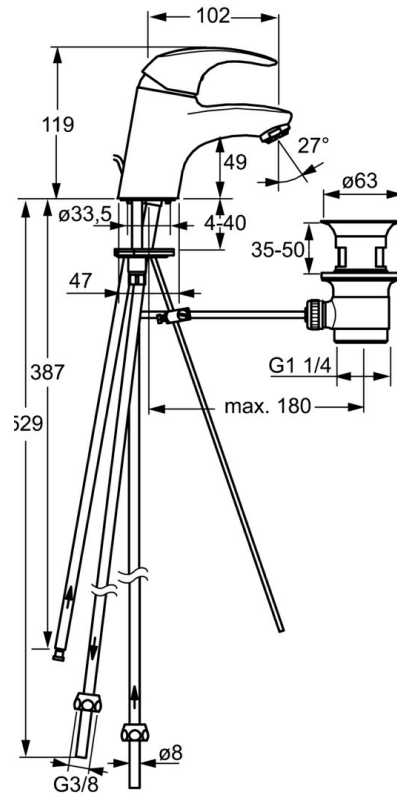

EAN: 4015474238015  
[static.hansa.com/46341103](http://static.hansa.com/46341103)

- Washbasin
- Single-lever, Low pressure
- Deck mounted
- Chrome
- Fixed spout
- Laminar stream, Standard aerator
- Hot/Cold symbols, Single operating lever/handle
- Pop-up waste with draw-rod
- Copper inlet pipes
- Inner body made of DZR brass

## Technical data

### Technical properties

DN-size (nominal dimension)	<b>DN15</b>
Hot water supply	<b>max. +80°C</b>
Working pressure	<b>0.5-5 bar</b>
Connection size	<b>Ø 8 mm</b>
Projection	<b>102 mm</b>
Material	<b>Brass</b>

### SP46341103

	Name	Code
1	Lever	59913678
1.1	Screw, M5x8, SW2.5	59904755
1.3	Symbol plug Grey	59912112
2	Covering cap, 33x3 mm	59912504
3	Tightening nut, M40x1	1003409V
4	Cartridge, 3.5 Eco	59912324
4	Cartridge, 3.5 Classic	59913075
4.1	Temperature adjustment limiter	59912325
4.3	O-ring, d 28.24x2.62 Discontinued	59912590
4.4	O-ring, d 10.10x1.60 Discontinued	59905072
5.1	Pop-up operating rod	59913214
5.2	Swivel joint	59904624
5.3	Bottom seal	59914591
5.5	Fixing plate	59904765
5.6	Screw, M8x1, SW13	59904766
5.7	Fixing set	59912113
5.8	Pipe Discontinued	59913398
5.9	Pipe, M8x1, L=560	59912806
5.10	O-ring, 6x1.4	59913266
5.11	Fixing screw, M8x1, L=140	59912474
6	Aerator, M24x1 Discontinued	59913410
7	Pop-up waste	59904620
9	Fitting nut	59904969
9.1	Sealing kit, 14.9x8.5x1	59902352
9.2	Sealing kit, 10x8	59902272
9.3	Hose	59902151
N.I.	Key, SW30/34	59912108