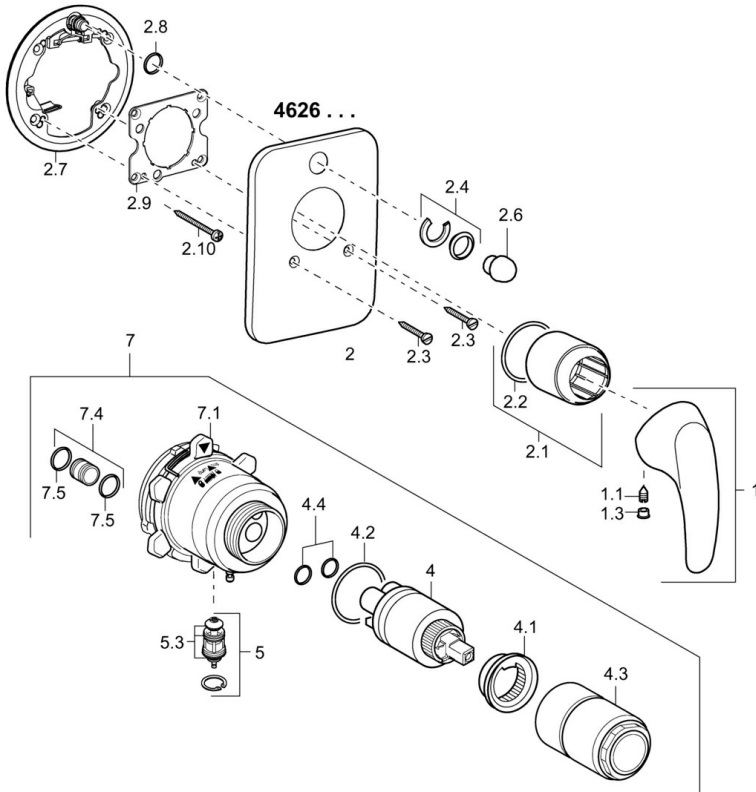

EAN: 4015474236998
static.hansa.com/46269103

- Bath tub & Shower
- Single-lever, Trim Kit
- Concealed wall mounting
- Chrome
- Single operating lever/handle, Hot/Cold symbols
- Push operated diverter
- Soft edge rosette, Cover plate fixed with screws
- B-Lock mounting system

Technical data

Technical properties

Hot water supply	max. +80°C
Working pressure	0.5-10 bar

Regulations

EN standard	EN 817
-------------	---------------

Spare parts

SP46269103

	Name	Code
1	Lever	59913678
1.1	Screw, M5x8, SW2.5	59904755
1.3	Symbol plug Grey	59912112
2	Cover plate Discontinued	59912932
2.1	Cover sleeve	59912511
2.2	O-ring, 41x3	59913215
2.3	Screw, M5x25	59912881
2.4	Flow limiting cap	59912924
2.6	Snap	59912926
2.7	Supporting plate	59913048
2.8	O-ring, d 7.65x1.78	59902337
2.9	Fixing plate	59913034
2.10	Screw, M4.5x80	59912890
4	Cartridge, 3.5 Eco	59912324
4	Cartridge, 3.5 Classic	59913075
4.1	Temperature adjustment limiter	59912325
4.2	O-ring, d 28.24x2.62 Discontinued	59912590
4.3	Screw sleeve, M38x1	59912115
4.4	O-ring, d 10.10x1.60 Discontinued	59905072
5	Diverter	59912985
5.3	Sealing kit Discontinued	59912997
7	Functional unit, H/C reversed	59912978
7	Functional unit, 3.5 Discontinued	59913379
7	Functional unit, 3.5 (2011-) Discontinued	59913380
7.1	Blind nut	59912984
7.4	Connection nipple Discontinued	59912983
7.5	O-ring, d 14x2	59912982
N.I.	Raising kit, 20 mm	59912754