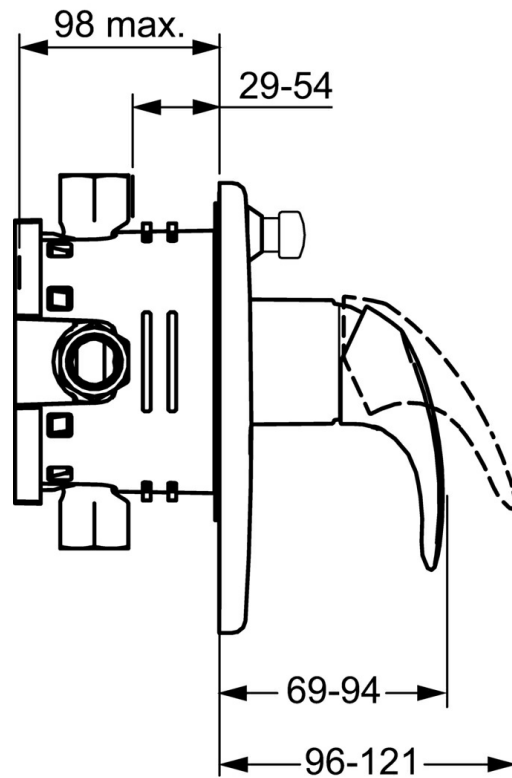

EAN: 4015474236998
static.hansa.com/46269103

- Bath tub & Shower
- Single-lever, Trim Kit
- Concealed wall mounting
- Chrome
- Single operating lever/handle, Hot/Cold symbols
- Push operated diverter
- Soft edge rosette, Cover plate fixed with screws
- B-Lock mounting system

Technical data

Technical properties

Hot water supply	max. +80°C
Working pressure	0.5-10 bar

Regulations

EN standard	EN 817
-------------	---------------

Spare parts

SP46269103

	Name	Code
1	Lever	59913678
1.1	Screw, M5x8, SW2.5	59904755
1.3	Symbol plug Grey	59912112
2	Cover plate Discontinued	59912932
2.1	Cover sleeve	59912511
2.2	O-ring, 41x3	59913215
2.3	Screw, M5x25	59912881
2.4	Flow limiting cap	59912924
2.6	Snap	59912926
2.7	Supporting plate	59913048
2.8	O-ring, d 7.65x1.78	59902337
2.9	Fixing plate	59913034
2.10	Screw, M4.5x80	59912890
4	Cartridge, 3.5 Eco	59912324
4	Cartridge, 3.5 Classic	59913075
4.1	Temperature adjustment limiter	59912325
4.2	O-ring, d 28.24x2.62 Discontinued	59912590
4.3	Screw sleeve, M38x1	59912115
4.4	O-ring, d 10.10x1.60 Discontinued	59905072
5	Diverter	59912985
5.3	Sealing kit Discontinued	59912997
7	Functional unit, H/C reversed	59912978
7	Functional unit, 3.5 Discontinued	59913379
7	Functional unit, 3.5 (2011-) Discontinued	59913380
7.1	Blind nut	59912984
7.4	Connection nipple Discontinued	59912983
7.5	O-ring, d 14x2	59912982
N.I.	Raising kit, 20 mm	59912754