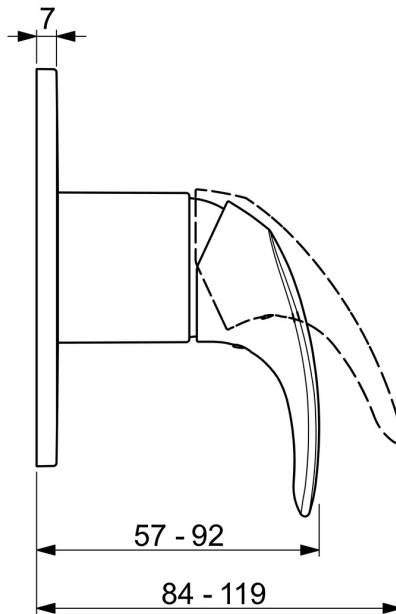

EAN: 4057304011696
static.hansa.com/46179103

- Bathtub & Shower
- Single-lever, Trim Kit
- Concealed wall mounting
- Chrome
- Single operating lever/handle, Hot/Cold symbols
- Round rosette

Technical data

Technical properties

Hot water supply	max. +80°C
Working pressure	1-10 bar

Regulations

EN standard	EN 817
-------------	---------------

Approvals and Declarations

Declaration of conformity	DoC
EPD	S-P-07752

Spare parts

SP50709903

	Name	Code
01	Lever	59913678
02	Cover sleeve	59912511
03	Cover plate, d 90 mm	59914739
03	Cover plate, d 130 mm	59914740