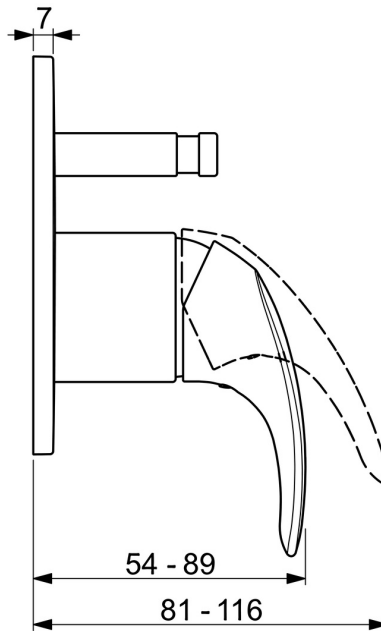

EAN: 4057304011702
static.hansa.com/46169103

- Bathtub & Shower
- Single-lever, Trim Kit
- Concealed wall mounting
- Chrome
- Single operating lever/handle, Hot/Cold symbols
- Push operated diverter
- Limitation option for maximum temperature and flow-rate
- Round rosette

Technical data

Technical properties

Hot water supply	max. +80°C
Working pressure	1-10 bar

Regulations

EN standard	EN 817
-------------	---------------

Approvals and Declarations

Declaration of conformity	DoC
---------------------------	------------

Spare parts

SP46169103

	Name	Code
01	Lever	59913678
02	Cover sleeve	59912511
03	Cover plate, d 130 mm	59914741
04	Diverter	59914738