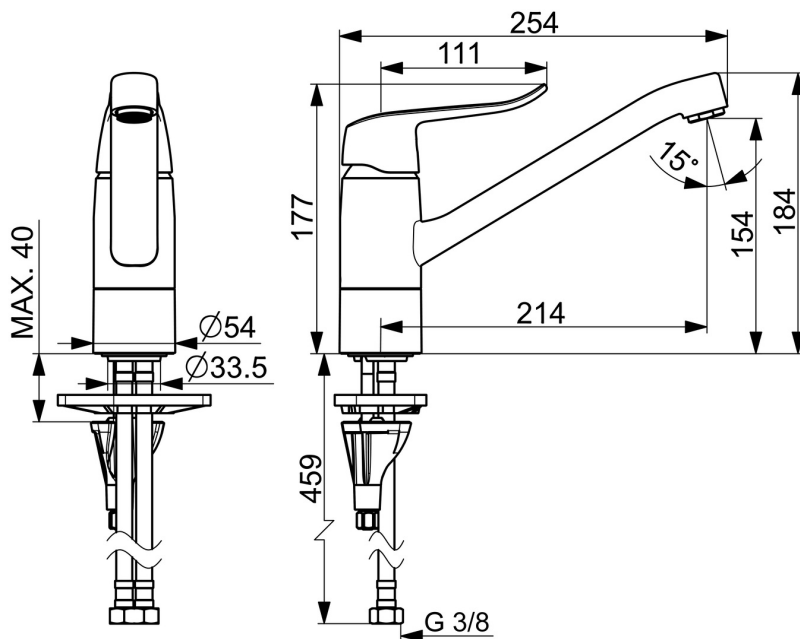

EAN: 4057304010804
static.hansa.com/46102206

- Kitchen
- Health & Care, Housing
- Single-lever
- Deck mounted
- Chrome
- Swivel spout, Swivel range limiting option
- Standard aerator
- Long shape, Single operating lever/handle, Hot/Cold symbols
- Limitation option for maximum temperature and flow-rate, Adjustable hot water stop (included, retrofittable)
- \varnothing 40 mm ceramic cartridge for flow and temperature control
- Flexible inlet pipes
- Inner body made of DZR brass, 3S-installation system for safe and simple mounting
- Without draw-rod opening

Technical data

Flow properties

Flow-rate at 3 bar	12.0 l/min
Pressure loss with flow (0.2 l/s)	3 bar

Technical properties

DN-size (nominal dimension)	DN15
Hot water supply	max. +70°C
Working pressure	0.5-10 bar
Connection size	G3/8
Projection	214 mm
Backflow prevention (EN1717)	AA
Material	Brass

Regulations

EN standard	EN 817
Noise class	I (ISO 3822)

Approvals and Declarations

DVGW	DW-6506CS0581
ABP	P-IX 29713/IB
Declaration of conformity	DoC
EPD	S-P-06396

Spare parts

SP46102206

	Name	Code
01	Lever, L=136	59914719
01	Long lever, L=162	59914716
02	Covering cap Discontinued	59914482
03	Tightening nut, M42x1.5, SW 38	59914128
04	Cartridge, 4.0 Classic	59914129
05	Spout, L=210 Discontinued	59914730
05	Spout, L=132 Discontinued	59914483
06	Spout overturning stopper, 40°-80°	59914540
06	Spout overturning stopper, 120°	59914489
07	Fixing screw, M8x1, L=130	59914474
08	Fixing set	59914475
09	Aerator, M24x1 STD HC B	59905830
09	Aerator, M24x1 STD HC A	59902366
10	Bearing ring Discontinued	59914490
11	X-sealing set	59914485
12	Bearing ring Discontinued	59914486
13	Bottom seal	59914591
14	Supporting plate	59910008
N.I.	Flexible pipe, L=475, G3/8-M10x1 LH Discontinued	59914468