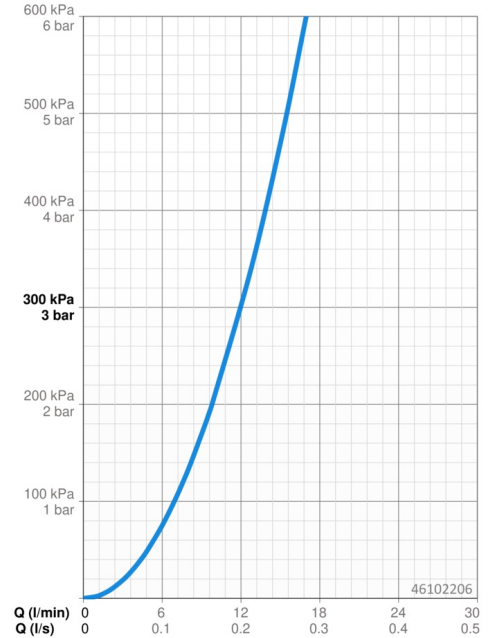

Technical data

Flow properties

Flow-rate at 3 bar	12.0 l/min
Pressure loss with flow (0.2 l/s)	3 bar

Technical properties

DN-size (nominal dimension)	DN15
Hot water supply	max. +70°C
Working pressure	0.5-10 bar
Connection size	G3/8
Projection	214 mm
Backflow prevention (EN1717)	AA
Material	Brass

Regulations

EN standard	EN 817
Noise class	I (ISO 3822)

Approvals and Declarations

DVGW	DW-6506CS0581
ABP	P-IX 29713/IB
Declaration of conformity	DoC
EPD	S-P-06396