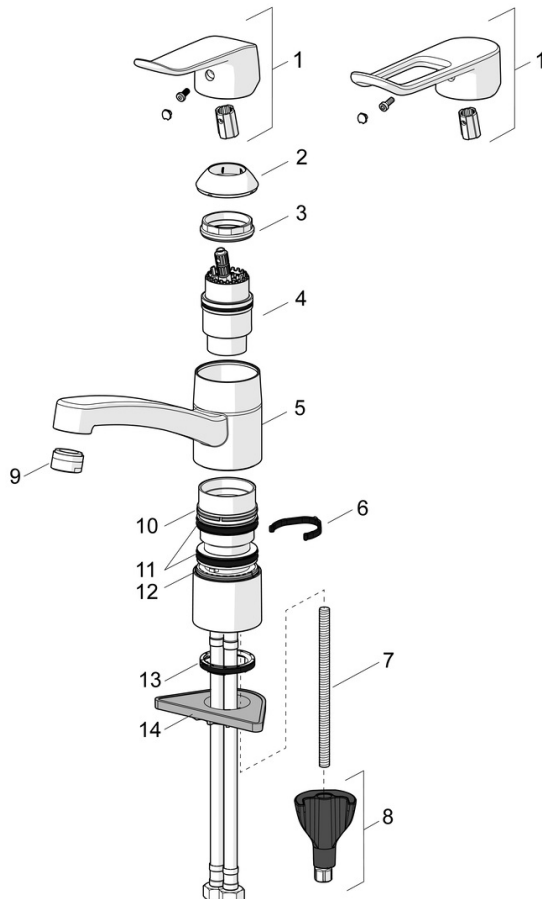

EAN: 4057304010804
static.hansa.com/46102206

- Kitchen
- Health & Care, Housing
- Single-lever
- Deck mounted
- Chrome
- Swivel spout, Swivel range limiting option
- Standard aerator
- Long shape, Single operating lever/handle, Hot/Cold symbols
- Limitation option for maximum temperature and flow-rate, Adjustable hot water stop (included, retrofittable)
- \varnothing 40 mm ceramic cartridge for flow and temperature control
- Flexible inlet pipes
- Inner body made of DZR brass, 3S-installation system for safe and simple mounting
- Without draw-rod opening

Technical data

Flow properties

Flow-rate at 3 bar	12.0 l/min
Pressure loss with flow (0.2 l/s)	3 bar

Technical properties

DN-size (nominal dimension)	DN15
Hot water supply	max. +70°C
Working pressure	0.5-10 bar
Connection size	G3/8
Projection	214 mm
Backflow prevention (EN1717)	AA
Material	Brass

Regulations

EN standard	EN 817
Noise class	I (ISO 3822)

Approvals and Declarations

DVGW	DW-6506CS0581
ABP	P-IX 29713/IB
Declaration of conformity	DoC
EPD	S-P-06396

Spare parts

SP46102206

	Name	Code
01	Lever, L=136	59914719
01	Long lever, L=162	59914716
02	Covering cap Discontinued	59914482
03	Tightening nut, M42x1.5, SW 38	59914128
04	Cartridge, 4.0 Classic	59914129
05	Spout, L=210 Discontinued	59914730
05	Spout, L=132 Discontinued	59914483
06	Spout overturning stopper, 40°-80°	59914540
06	Spout overturning stopper, 120°	59914489
07	Fixing screw, M8x1, L=130	59914474
08	Fixing set	59914475
09	Aerator, M24x1 STD HC B	59905830
09	Aerator, M24x1 STD HC A	59902366
10	Bearing ring Discontinued	59914490
11	X-sealing set	59914485
12	Bearing ring Discontinued	59914486
13	Bottom seal	59914591
14	Supporting plate	59910008
N.I.	Flexible pipe, L=475, G3/8-M10x1 LH Discontinued	59914468