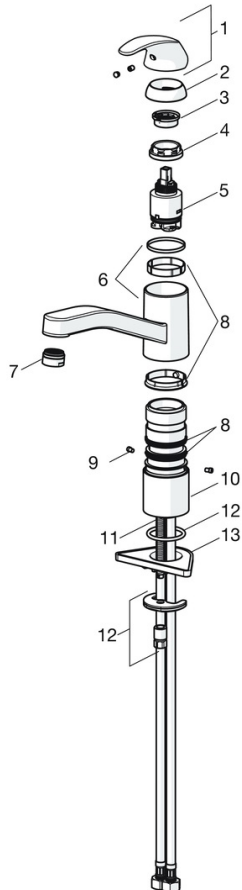

EAN: 4057304002281  
[static.hansa.com/460822730037](http://static.hansa.com/460822730037)

- Kitchen
- Single-lever
- Deck mounted
- Chrome
- Swivel spout, Swivel range limiting option
- PCA® - constant flow rate regardless of pressure variations
- Hot/Cold symbols, Single operating lever/handle
- Limitation option for maximum temperature and flow-rate, Adjustable hot water stop (included, retrofittable)
- $\varnothing$  35 mm ceramic cartridge for flow and temperature control
- Flexible inlet pipes
- Rapid installation system

### Flow properties

Flow-rate at 3 bar (with flow controller) **7.2 l/min**

### Technical properties

DN-size (nominal dimension) **DN15**  
 Hot water supply **max. +70°C**  
 Working pressure **0.5-10 bar**  
 Connection size **G1/2**  
 Projection **215 mm**  
 Backflow prevention (EN1717) **AA**  
 Material **Brass**

### SP46082273

	Name	Code
01	Lever	59913678
02	Covering cap, 33x3 mm	59912504
03	Temperature adjustment limiter	59912325
04	Tightening nut, M37x1, AF30 Discontinued	59912111
05	Cartridge, 3.5 Classic	59913075
06	Spout Discontinued	59914432
07	Aerator, M24x1 HC Discontinued	59914194
08	Sealing kit	1001264V
08	Sealing kit Discontinued	59913968
09	Spout overturning stopper Discontinued	59914437
10	Raising socket	59913973
11	Fixing screw, M8x1, L=140	59912474
12	Fixing set	59910749
13	Supporting plate	59910008