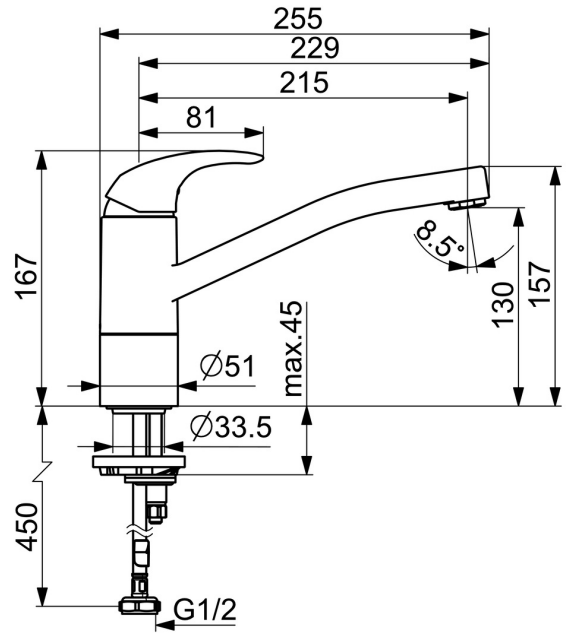

EAN: 4057304002281  
[static.hansa.com/460822730037](http://static.hansa.com/460822730037)

- Kitchen
- Single-lever
- Deck mounted
- Chrome
- Swivel spout, Swivel range limiting option
- PCA® - constant flow rate regardless of pressure variations
- Hot/Cold symbols, Single operating lever/handle
- Limitation option for maximum temperature and flow-rate, Adjustable hot water stop (included, retrofittable)
- $\varnothing$  35 mm ceramic cartridge for flow and temperature control
- Flexible inlet pipes
- Rapid installation system

### Flow properties

Flow-rate at 3 bar (with flow controller) **7.2 l/min**

### Technical properties

DN-size (nominal dimension) **DN15**  
 Hot water supply **max. +70°C**  
 Working pressure **0.5-10 bar**  
 Connection size **G1/2**  
 Projection **215 mm**  
 Backflow prevention (EN1717) **AA**  
 Material **Brass**

### SP46082273

	Name	Code
01	Lever	59913678
02	Covering cap, 33x3 mm	59912504
03	Temperature adjustment limiter	59912325
04	Tightening nut, M37x1, AF30 Discontinued	59912111
05	Cartridge, 3.5 Classic	59913075
06	Spout Discontinued	59914432
07	Aerator, M24x1 HC Discontinued	59914194
08	Sealing kit	1001264V
08	Sealing kit Discontinued	59913968
09	Spout overturning stopper Discontinued	59914437
10	Raising socket	59913973
11	Fixing screw, M8x1, L=140	59912474
12	Fixing set	59910749
13	Supporting plate	59910008