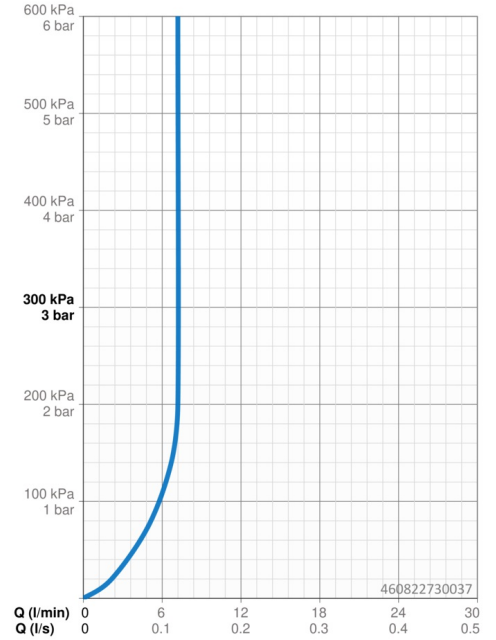

Technical data

Flow properties

Flow-rate at 3 bar (with flow controller) **7.2 l/min**

Technical properties

DN-size (nominal dimension) **DN15**
Hot water supply **max. +70°C**
Working pressure **0.5-10 bar**
Connection size **G1/2**
Projection **215 mm**
Backflow prevention (EN1717) **AA**
Material **Brass**

Regulations

EN standard **EN 817**

Approvals and Declarations

Declaration of conformity **DoC**