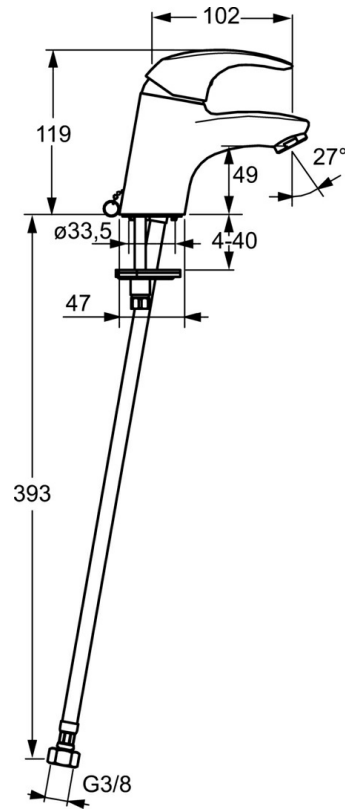

EAN: 4015474253766  
[static.hansa.com/46052203](http://static.hansa.com/46052203)

- Washbasin
- Single-lever
- Deck mounted
- Chrome
- Fixed spout
- PCA® - constant flow rate regardless of pressure variations
- Hot/Cold symbols, Single operating lever/handle
- Chain holder with chain
- Flexible inlet pipes
- Inner body made of DZR brass
- Without pop-up waste

### Technical properties

DN-size (nominal dimension)	<b>DN15</b>
Hot water supply	<b>max. +70°C</b>
Working pressure	<b>0.5-10 bar</b>
Connection size	<b>G3/8</b>
Length / Height	<b>102 mm</b>
Projection	<b>102 mm</b>
Material	<b>Brass</b>

### SP46052203

	<b>Name</b>	<b>Code</b>
1	Lever	59913678
1.1	Screw, M5x8, SW2.5	59904755
1.3	Symbol plug Grey	59912112
2	Covering cap, 33x3 mm	59912504
3	Tightening nut, M40x1	1003409V
4	Cartridge, 3.5 Eco	59912324
4	Cartridge, 3.5 Classic	59913075
4.1	Temperature adjustment limiter	59912325
4.3	O-ring, d 28.24x2.62 Discontinued	59912590
4.4	O-ring, d 10.10x1.60 Discontinued	59905072
5.3	Bottom seal	59914591
5.5	Fixing plate	59904765
5.6	Screw, M8x1, SW13	59904766
5.7	Fixing set	59912113
5.8	Flexible pipe, L=430, G3/8-M10x1 RH Discontinued	59913213
5.9	Flexible pipe, L=430, G3/8-M10x1	59912515
5.10	O-ring, d 7.65x1.78	59902337
5.11	Gasket, 9.5x14.4x2	59912551
5.12	Fixing screw, M8x1, L=140	59912474
6	Aerator, M24x1, 6 l/min	59913727
8	Washer with chain holder	59902219
N.I.	Key, SW30/34	59912108