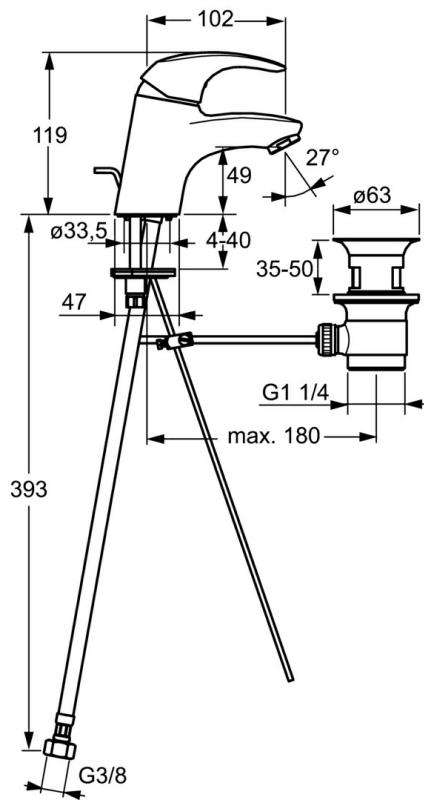

EAN: 4015474238022
static.hansa.com/46042203

- Washbasin
- Single-lever
- Deck mounted
- Chrome
- Fixed spout
- PCA® - constant flow rate regardless of pressure variations
- Hot/Cold symbols, Single operating lever/handle
- Pop-up waste with draw-rod
- Flexible inlet pipes
- Inner body made of DZR brass

Technical data

Technical properties

DN-size (nominal dimension)	DN15
Hot water supply	max. +70°C
Working pressure	0.5-10 bar
Connection size	G3/8
Length / Height	102 mm
Projection	102 mm
Material	Brass

Regulations

EN standard	EN 817
-------------	---------------

Spare parts

SP46042203

	Name	Code
1	Lever	59913678
1.1	Screw, M5x8, SW2.5	59904755
1.3	Symbol plug Grey	59912112
2	Covering cap, 33x3 mm	59912504
3	Tightening nut, M40x1	1003409V
4	Cartridge, 3.5 Eco	59912324
4	Cartridge, 3.5 Classic	59913075
4.1	Temperature adjustment limiter	59912325
4.3	O-ring, d 28.24x2.62 Discontinued	59912590
4.4	O-ring, d 10.10x1.60 Discontinued	59905072
5.1	Pop-up operating rod	59913214
5.2	Swivel joint	59904624
5.3	Bottom seal	59914591
5.5	Fixing plate	59904765
5.6	Screw, M8x1, SW13	59904766
5.7	Fixing set	59912113
5.8	Flexible pipe, L=430, G3/8-M10x1 RH Discontinued	59913213
5.9	Flexible pipe, L=430, G3/8-M10x1	59912515
5.10	O-ring, d 7.65x1.78	59902337
5.11	Gasket, 9.5x14.4x2	59912551
5.12	Fixing screw, M8x1, L=140	59912474
6	Aerator, M24x1, 6 l/min	59913727
7	Pop-up waste	59904620
N.I.	Key, SW30/34	59912108