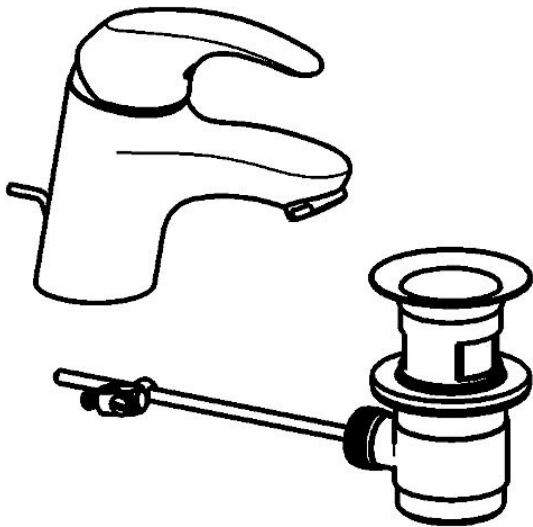

EAN: 4015474238022
static.hansa.com/46042203

- Washbasin
- Single-lever
- Deck mounted
- Chrome
- Fixed spout
- PCA® - constant flow rate regardless of pressure variations
- Hot/Cold symbols, Single operating lever/handle
- Pop-up waste with draw-rod
- Flexible inlet pipes
- Inner body made of DZR brass

Technical data

Technical properties

DN-size (nominal dimension)	DN15
Hot water supply	max. +70°C
Working pressure	0.5-10 bar
Connection size	G3/8
Length / Height	102 mm
Projection	102 mm
Material	Brass

Regulations

EN standard	EN 817
-------------	---------------

Spare parts

SP46042203

	Name	Code
1	Lever	59913678
1.1	Screw, M5x8, SW2.5	59904755
1.3	Symbol plug Grey	59912112
2	Covering cap, 33x3 mm	59912504
3	Tightening nut, M40x1	1003409V
4	Cartridge, 3.5 Eco	59912324
4	Cartridge, 3.5 Classic	59913075
4.1	Temperature adjustment limiter	59912325
4.3	O-ring, d 28.24x2.62 Discontinued	59912590
4.4	O-ring, d 10.10x1.60 Discontinued	59905072
5.1	Pop-up operating rod	59913214
5.2	Swivel joint	59904624
5.3	Bottom seal	59914591
5.5	Fixing plate	59904765
5.6	Screw, M8x1, SW13	59904766
5.7	Fixing set	59912113
5.8	Flexible pipe, L=430, G3/8-M10x1 RH Discontinued	59913213
5.9	Flexible pipe, L=430, G3/8-M10x1	59912515
5.10	O-ring, d 7.65x1.78	59902337
5.11	Gasket, 9.5x14.4x2	59912551
5.12	Fixing screw, M8x1, L=140	59912474
6	Aerator, M24x1, 6 l/min	59913727
7	Pop-up waste	59904620
N.I.	Key, SW30/34	59912108