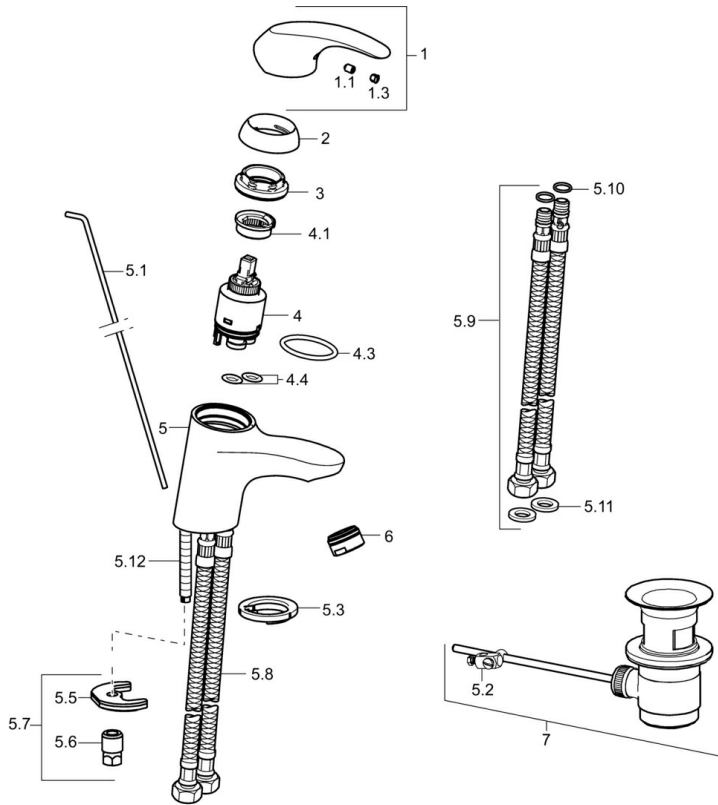

EAN: 4015474238022
static.hansa.com/46042203

- Washbasin
- Single-lever
- Deck mounted
- Chrome
- Fixed spout
- PCA® - constant flow rate regardless of pressure variations
- Hot/Cold symbols, Single operating lever/handle
- Pop-up waste with draw-rod
- Flexible inlet pipes
- Inner body made of DZR brass

Technical data

Technical properties

DN-size (nominal dimension)	DN15
Hot water supply	max. +70°C
Working pressure	0.5-10 bar
Connection size	G3/8
Length / Height	102 mm
Projection	102 mm
Material	Brass

Regulations

EN standard	EN 817
-------------	---------------

Spare parts

SP46042203

	Name	Code
1	Lever	59913678
1.1	Screw, M5x8, SW2.5	59904755
1.3	Symbol plug Grey	59912112
2	Covering cap, 33x3 mm	59912504
3	Tightening nut, M40x1	1003409V
4	Cartridge, 3.5 Eco	59912324
4	Cartridge, 3.5 Classic	59913075
4.1	Temperature adjustment limiter	59912325
4.3	O-ring, d 28.24x2.62 Discontinued	59912590
4.4	O-ring, d 10.10x1.60 Discontinued	59905072
5.1	Pop-up operating rod	59913214
5.2	Swivel joint	59904624
5.3	Bottom seal	59914591
5.5	Fixing plate	59904765
5.6	Screw, M8x1, SW13	59904766
5.7	Fixing set	59912113
5.8	Flexible pipe, L=430, G3/8-M10x1 RH Discontinued	59913213
5.9	Flexible pipe, L=430, G3/8-M10x1	59912515
5.10	O-ring, d 7.65x1.78	59902337
5.11	Gasket, 9.5x14.4x2	59912551
5.12	Fixing screw, M8x1, L=140	59912474
6	Aerator, M24x1, 6 l/min	59913727
7	Pop-up waste	59904620
N.I.	Key, SW30/34	59912108