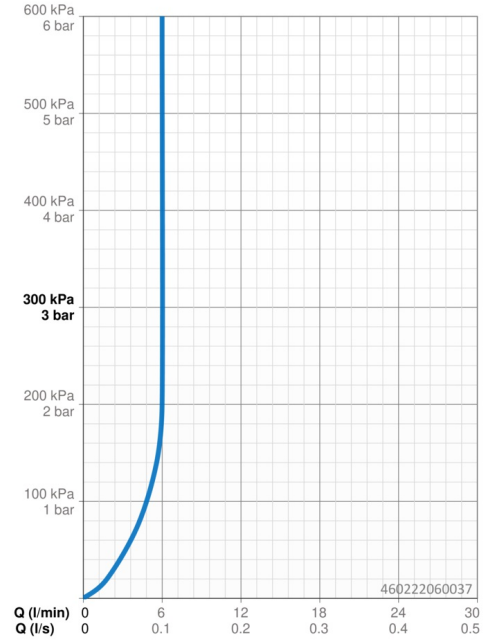

Technical data

Flow properties

Flow-rate at 3 bar (with flow controller)	6.0 l/min
Pressure loss with flow (0.1 l/s)	2 bar

Technical properties

DN-size (nominal dimension)	DN15
Hot water supply	max. +70°C
Working pressure	0.5-10 bar
Connection size	G1/2
Projection	114 mm
Material	Brass

Regulations

EN standard	EN 817
Noise class	I (ISO 3822)

Approvals and Declarations

Declaration of conformity	DoC
EPD	S-P-06391