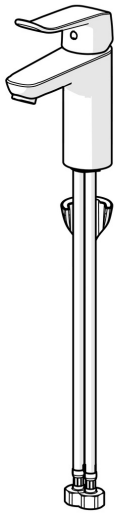

EAN: 4057304015984
static.hansa.com/460222060037

- Washbasin
- Public & Semi-public
- Single-lever
- Deck mounted
- Chrome
- Fixed spout
- PCA® - constant flow rate regardless of pressure variations, Standard aerator
- Long shape, Single operating lever/handle, Hot/Cold symbols
- Limitation option for maximum temperature and flow-rate, Adjustable hot water stop (included, retrofittable)
- ø 40 mm ceramic cartridge for flow and temperature control
- Flexible inlet pipes
- Inner body made of DZR brass, 3S-installation system for safe and simple mounting
- Without pop-up waste, Without draw-rod opening

Technical data

Flow properties

Flow-rate at 3 bar (with flow controller)	6.0 l/min
Pressure loss with flow (0.1 l/s)	2 bar

Technical properties

DN-size (nominal dimension)	DN15
Hot water supply	max. +70°C
Working pressure	0.5-10 bar
Connection size	G1/2
Projection	114 mm
Material	Brass

Regulations

EN standard	EN 817
Noise class	I (ISO 3822)

Approvals and Declarations

Declaration of conformity	DoC
EPD	S-P-06391

Spare parts

SP45022186

	Name	Code
01	Lever, L=136	59914719
01	Long lever, L=162	59914716
02	Covering cap	59914478
03	Tightening nut, M42x1.5, SW 38	59914128
04	Cartridge, 4.0 Classic	59914129
05	Fixing screw, M8x1, L=130	59914474
06	Fixing set	59914475
07	Aerator, M24x1, 6 l/min	59914476
07	Aerator, M24x1 STD PL HC A Laminar (2013-)	59914054
08	Bottom seal	59914591
N.I.	Pop-up waste, (2019-)	59914764
N.I.	Shower hose, L=1750 Satin	54120300
N.I.	Hand shower holder	04430100
N.I.	Bidetta hand shower	59914162