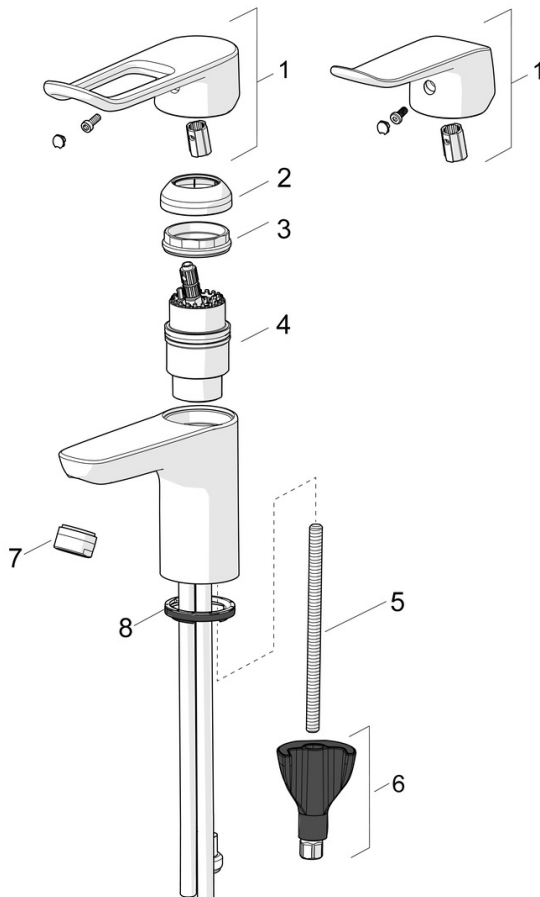

EAN: 4057304015984
static.hansa.com/460222060037

- Washbasin
- Public & Semi-public
- Single-lever
- Deck mounted
- Chrome
- Fixed spout
- PCA® - constant flow rate regardless of pressure variations, Standard aerator
- Long shape, Single operating lever/handle, Hot/Cold symbols
- Limitation option for maximum temperature and flow-rate, Adjustable hot water stop (included, retrofittable)
- ø 40 mm ceramic cartridge for flow and temperature control
- Flexible inlet pipes
- Inner body made of DZR brass, 3S-installation system for safe and simple mounting
- Without pop-up waste, Without draw-rod opening

Technical data

Flow properties

Flow-rate at 3 bar (with flow controller)	6.0 l/min
Pressure loss with flow (0.1 l/s)	2 bar

Technical properties

DN-size (nominal dimension)	DN15
Hot water supply	max. +70°C
Working pressure	0.5-10 bar
Connection size	G1/2
Projection	114 mm
Material	Brass

Regulations

EN standard	EN 817
Noise class	I (ISO 3822)

Approvals and Declarations

Declaration of conformity	DoC
EPD	S-P-06391

Spare parts

SP45022186

	Name	Code
01	Lever, L=136	59914719
01	Long lever, L=162	59914716
02	Covering cap	59914478
03	Tightening nut, M42x1.5, SW 38	59914128
04	Cartridge, 4.0 Classic	59914129
05	Fixing screw, M8x1, L=130	59914474
06	Fixing set	59914475
07	Aerator, M24x1, 6 l/min	59914476
07	Aerator, M24x1 STD PL HC A Laminar (2013-)	59914054
08	Bottom seal	59914591
N.I.	Pop-up waste, (2019-)	59914764
N.I.	Shower hose, L=1750 Satin	54120300
N.I.	Hand shower holder	04430100
N.I.	Bidetta hand shower	59914162