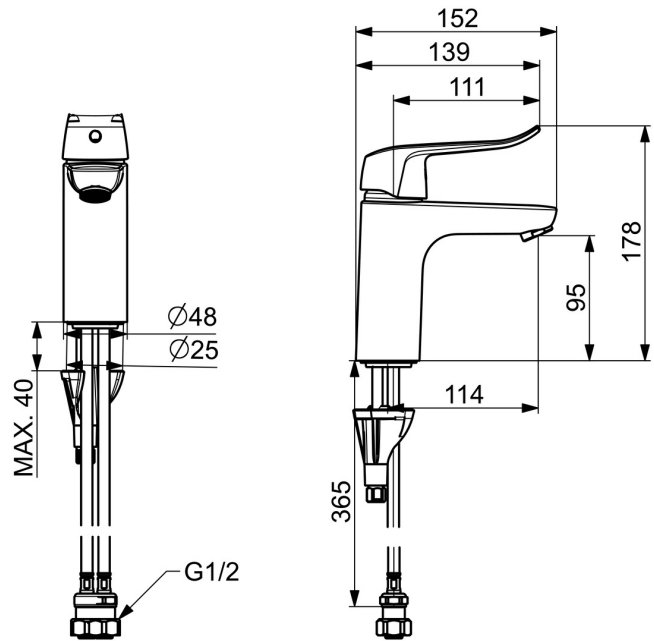

EAN: 4057304015984
static.hansa.com/460222060037

- Washbasin
- Public & Semi-public
- Single-lever
- Deck mounted
- Chrome
- Fixed spout
- PCA® - constant flow rate regardless of pressure variations, Standard aerator
- Long shape, Single operating lever/handle, Hot/Cold symbols
- Limitation option for maximum temperature and flow-rate, Adjustable hot water stop (included, retrofittable)
- ø 40 mm ceramic cartridge for flow and temperature control
- Flexible inlet pipes
- Inner body made of DZR brass, 3S-installation system for safe and simple mounting
- Without pop-up waste, Without draw-rod opening

Technical data

Flow properties

Flow-rate at 3 bar (with flow controller)	6.0 l/min
Pressure loss with flow (0.1 l/s)	2 bar

Technical properties

DN-size (nominal dimension)	DN15
Hot water supply	max. +70°C
Working pressure	0.5-10 bar
Connection size	G1/2
Projection	114 mm
Material	Brass

Regulations

EN standard	EN 817
Noise class	I (ISO 3822)

Approvals and Declarations

Declaration of conformity	DoC
EPD	S-P-06391

Spare parts

SP45022186

	Name	Code
01	Lever, L=136	59914719
01	Long lever, L=162	59914716
02	Covering cap	59914478
03	Tightening nut, M42x1.5, SW 38	59914128
04	Cartridge, 4.0 Classic	59914129
05	Fixing screw, M8x1, L=130	59914474
06	Fixing set	59914475
07	Aerator, M24x1, 6 l/min	59914476
07	Aerator, M24x1 STD PL HC A Laminar (2013-)	59914054
08	Bottom seal	59914591
N.I.	Pop-up waste, (2019-)	59914764
N.I.	Shower hose, L=1750 Satin	54120300
N.I.	Hand shower holder	04430100
N.I.	Bidetta hand shower	59914162