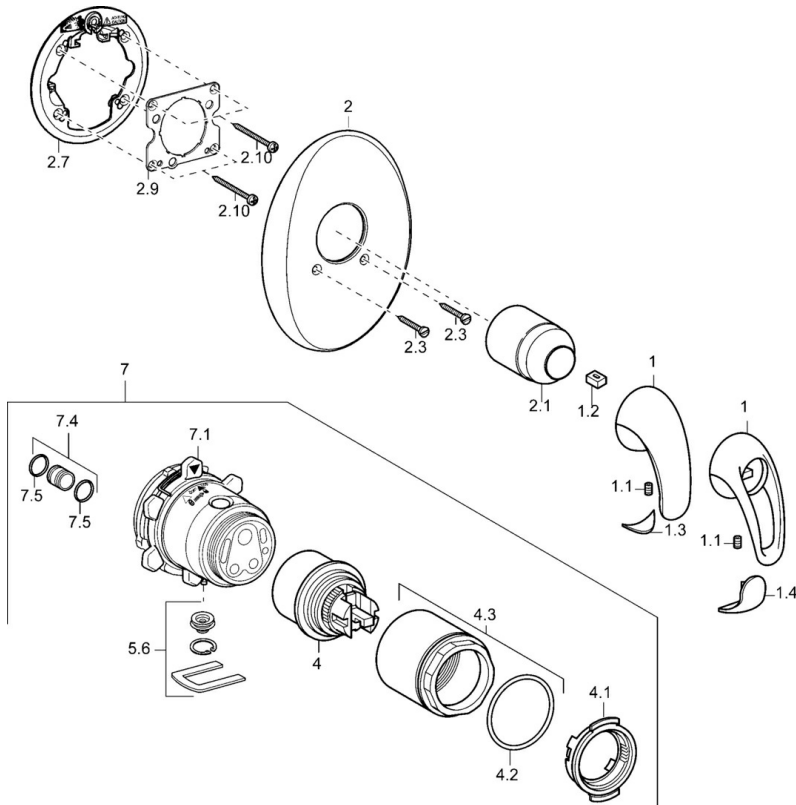

EAN: 4015474111752
static.hansa.com/4586904092

- Shower solutions
- Trim Kit
- Concealed wall mounting

Technical data

Technical properties

Hot water supply	max. +80°C
Working pressure	0.5-10 bar

Spare parts

SP45869040

	Name	Code
1	Lever Discontinued	599055895
1	Lever Discontinued	599055881
1.1	Screw, M5x8, SW2.5	59904755
1.2	Bushing	59904778
1.3	Symbol plug Discontinued	59911785
1.4	Symbol plug Discontinued	59911786
2	Cover plate Discontinued	59911913
2.1	Covering cap	59904820
2.3	Screw, M5x25	59912881
2.7	Fixing part	59912888
2.9	Fixing plate	59913034
2.10	Screw, M4,5x80	59912890
4	Cartridge, 4.8 eco	59904601
4.1	Hot water limiter	59904759
4.2	O-ring, 50.52x1.78	59906841
4.3	Eye screw, M50x1, SW45	59912980
5.6	Plug	59912981
7	Functional unit Discontinued	59912907
7	Body for shower faucet Discontinued	59912897
7.1	Blind nut	59912984
7.4	Connection nipple, (2014-)	59913885
7.5	O-ring, d 14x2	59912982
N.I.	Raising kit, 20 mm	59912754