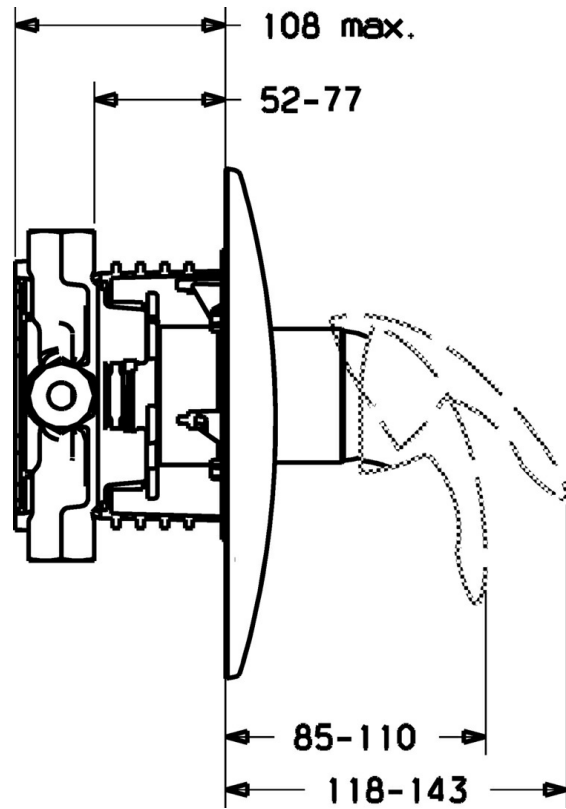

EAN: 4015474111752
static.hansa.com/4586904092

- Shower solutions
- Trim Kit
- Concealed wall mounting

Technical data

Technical properties

Hot water supply	max. +80°C
Working pressure	0.5-10 bar

Spare parts

SP45869040

	Name	Code
1	Lever Discontinued	599055895
1	Lever Discontinued	599055881
1.1	Screw, M5x8, SW2.5	59904755
1.2	Bushing	59904778
1.3	Symbol plug Discontinued	59911785
1.4	Symbol plug Discontinued	59911786
2	Cover plate Discontinued	59911913
2.1	Covering cap	59904820
2.3	Screw, M5x25	59912881
2.7	Fixing part	59912888
2.9	Fixing plate	59913034
2.10	Screw, M4,5x80	59912890
4	Cartridge, 4.8 eco	59904601
4.1	Hot water limiter	59904759
4.2	O-ring, 50.52x1.78	59906841
4.3	Eye screw, M50x1, SW45	59912980
5.6	Plug	59912981
7	Functional unit Discontinued	59912907
7	Body for shower faucet Discontinued	59912897
7.1	Blind nut	59912984
7.4	Connection nipple, (2014-)	59913885
7.5	O-ring, d 14x2	59912982
N.I.	Raising kit, 20 mm	59912754