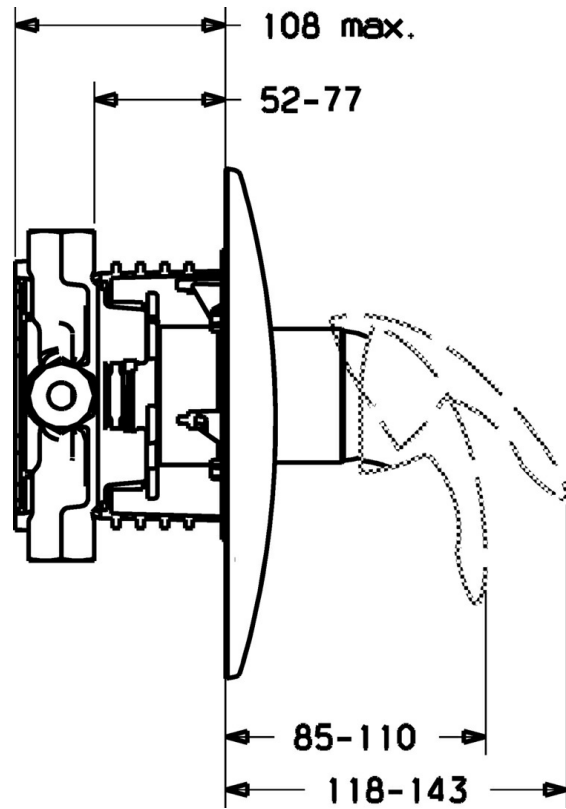

EAN: 4015474111745
static.hansa.com/4586904090

- Shower solutions
- Trim Kit
- Concealed wall mounting
- Chrome/Gold

Technical data

Technical properties

Hot water supply	max. +80°C
Working pressure	0.5-10 bar

Spare parts

SP45869040

	Name	Code
1	Lever Discontinued	599055895
1	Lever Discontinued	599055881
1.1	Screw, M5x8, SW2.5	59904755
1.2	Bushing	59904778
1.3	Symbol plug Discontinued	59911785
1.4	Symbol plug Discontinued	59911786
2	Cover plate Discontinued	59911913
2.1	Covering cap	59904820
2.3	Screw, M5x25	59912881
2.7	Fixing part	59912888
2.9	Fixing plate	59913034
2.10	Screw, M4,5x80	59912890
4	Cartridge, 4.8 eco	59904601
4.1	Hot water limiter	59904759
4.2	O-ring, 50.52x1.78	59906841
4.3	Eye screw, M50x1, SW45	59912980
5.6	Plug	59912981
7	Functional unit Discontinued	59912907
7	Body for shower faucet Discontinued	59912897
7.1	Blind nut	59912984
7.4	Connection nipple, (2014-)	59913885
7.5	O-ring, d 14x2	59912982
N.I.	Raising kit, 20 mm	59912754