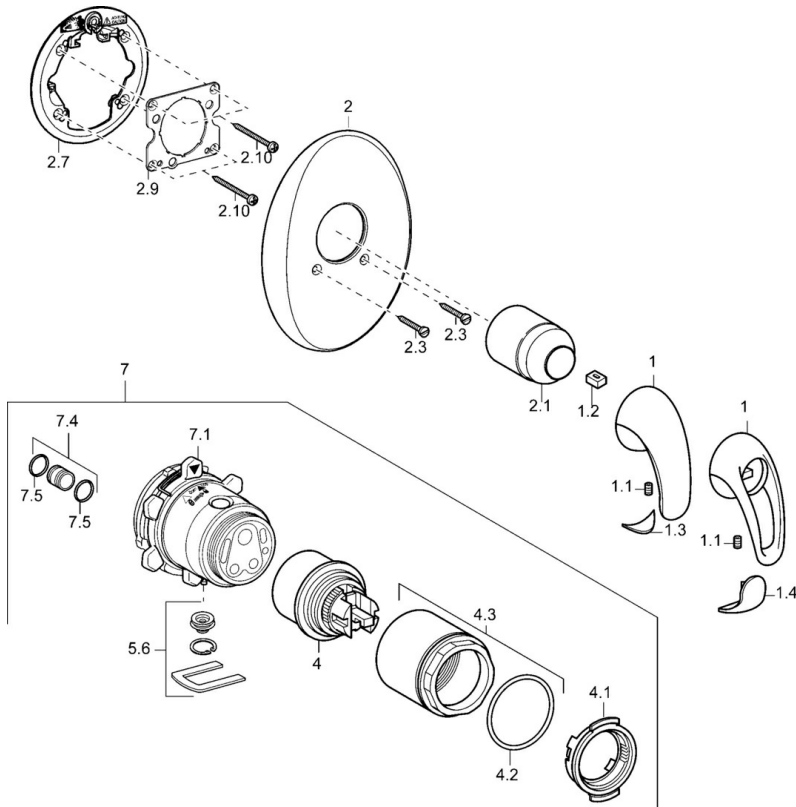

EAN: 4015474111745
static.hansa.com/4586904090

- Shower solutions
- Trim Kit
- Concealed wall mounting
- Chrome/Gold

Technical data

Technical properties

Hot water supply	max. +80°C
Working pressure	0.5-10 bar

Spare parts

SP45869040

	Name	Code
1	Lever Discontinued	599055895
1	Lever Discontinued	599055881
1.1	Screw, M5x8, SW2.5	59904755
1.2	Bushing	59904778
1.3	Symbol plug Discontinued	59911785
1.4	Symbol plug Discontinued	59911786
2	Cover plate Discontinued	59911913
2.1	Covering cap	59904820
2.3	Screw, M5x25	59912881
2.7	Fixing part	59912888
2.9	Fixing plate	59913034
2.10	Screw, M4,5x80	59912890
4	Cartridge, 4.8 eco	59904601
4.1	Hot water limiter	59904759
4.2	O-ring, 50.52x1.78	59906841
4.3	Eye screw, M50x1, SW45	59912980
5.6	Plug	59912981
7	Functional unit Discontinued	59912907
7	Body for shower faucet Discontinued	59912897
7.1	Blind nut	59912984
7.4	Connection nipple, (2014-)	59913885
7.5	O-ring, d 14x2	59912982
N.I.	Raising kit, 20 mm	59912754